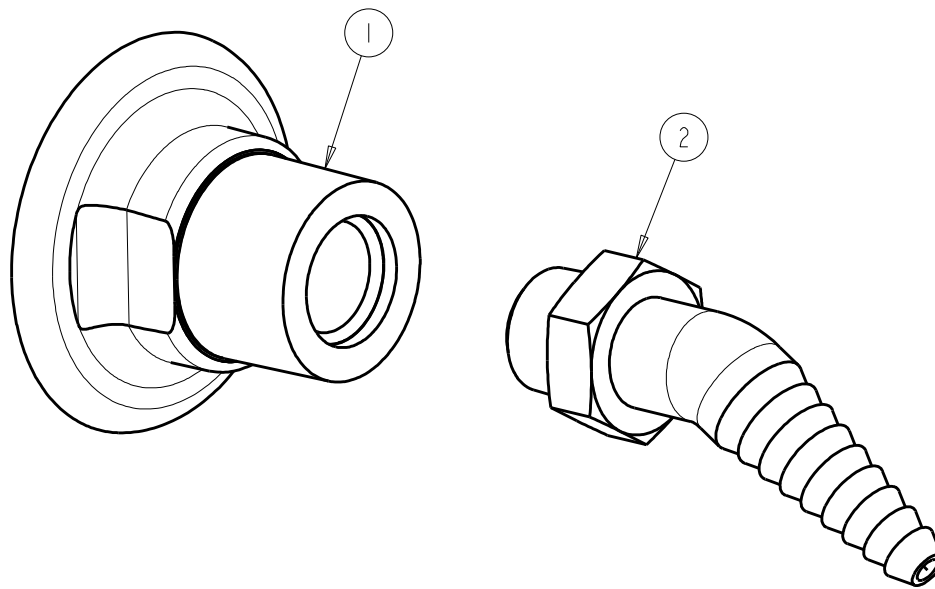

**CHICAGO
FAUCETS** 

a Geberit company

2100 South Clearwater Drive
Des Plaines, IL 60018
Phone: 847-803-5000
Fax: 847-803-5454
www.chicagofaucets.com

REPAIR PARTS

BY: SID DATE: 10-20-11

CHK:  REV:

FITTING NO.

986-FE7XTCP

SUBMITTED MODEL NO.

ITEM NO.

FOR TECHNICAL ASSISTANCE
1-800-TEC-TRUE (1-800-832-8783)

ITEM	PART NO.	DESCRIPTION
1	---	BODY (NOT SOLD SEPERATELY)
2	E7XTJKCP	SERRATED NOZZLE 30 DEG ANGLE