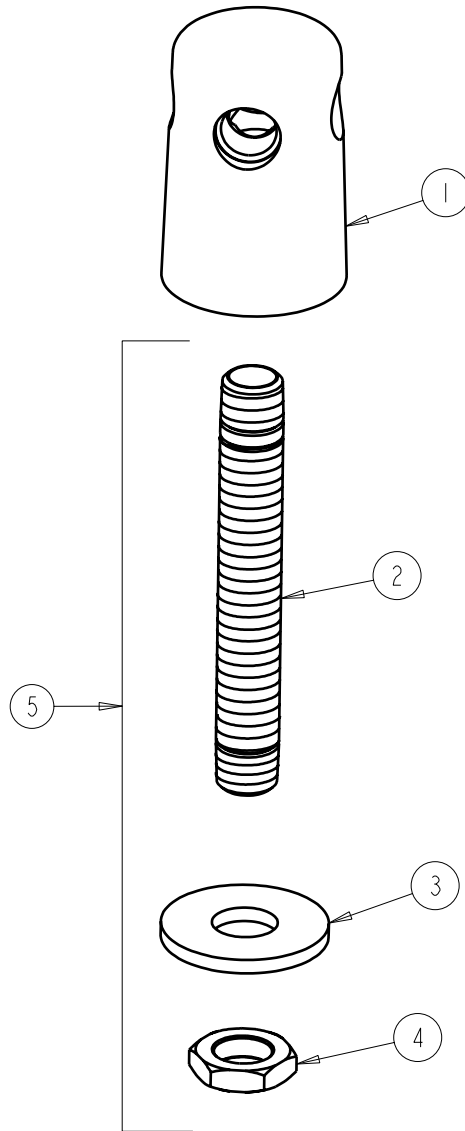

CHICAGO FAUCETS
a Geberit company

2100 South Clearwater Drive
Des Plaines, IL 60018
Phone: 847-803-5000
Fax: 847-803-5454
www.chicagofaucets.com

REPAIR PARTS

FITTING NO.

983-WSCP

SUBMITTED MODEL NO.

ITEM NO.

BY: JAR

DATE: 11-01-07

CHK: *[Signature]*

REV:

FOR TECHNICAL ASSISTANCE
1-800-TEC-TRUE (1-800-832-8783)

ITEM	PART NO.	DESCRIPTION
1	983-CP	TURRET (3 OUTLETS)
2	957-003JKRBF	MALE THREAD SHANK
3	705-010JKNF	STEEL WASHER
4	705-008JKRBF	NUT
5	957-003KJKRBF	SHANK ASSEMBLY 3/8 X 4-3/4