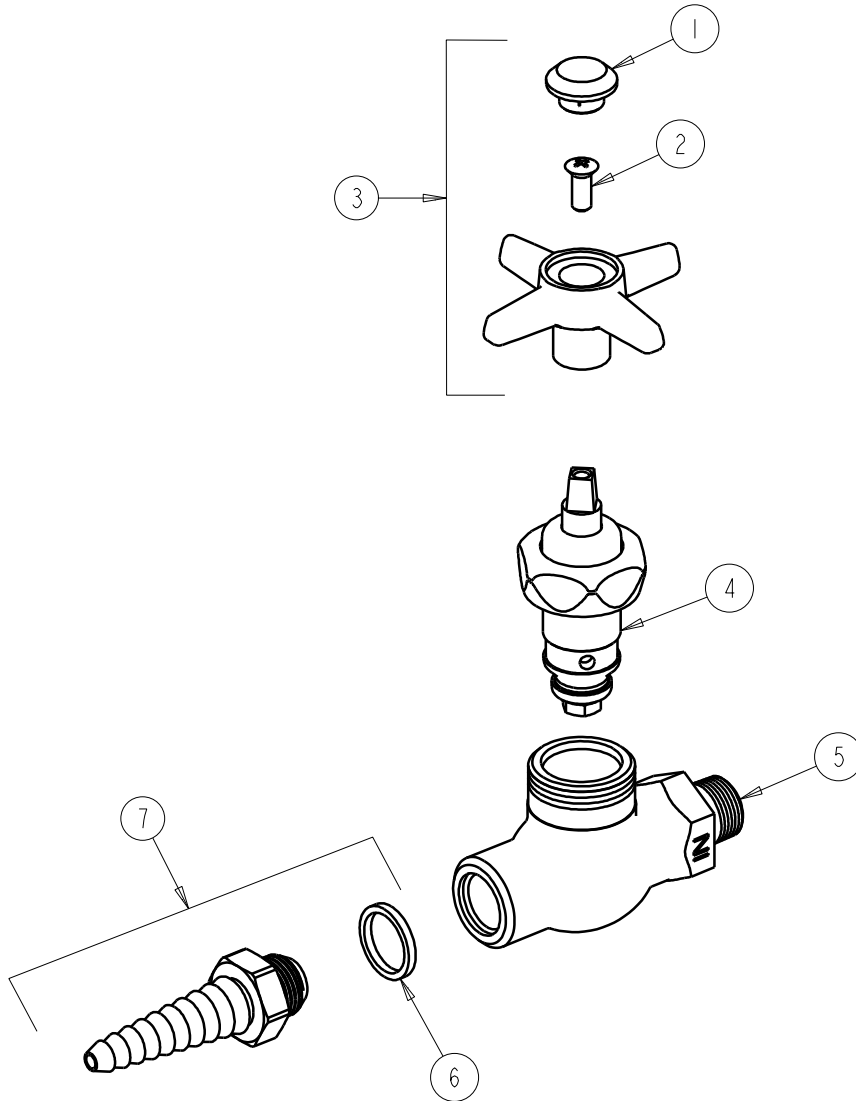

FITTING NO.

971-CTF

SUBMITTED MODEL NO.

ITEM NO.

FOR TECHNICAL ASSISTANCE
1-800-TEC-TRUE (1-800-832-8783)

ITEM	PART NO.	DESCRIPTION
1	216-428JKNF	BUTTON 'DW'
2	420-010JKRCF	SCREW, 10-32 UNC PH 1/2
3	204-DWJKCP	HANDLE ASSEMBLY
4	826-XJKTPF	KLO-SELF CARTRIDGE
5	---	BODY (NOT SOLD SEPARATLY)
6	229-003JKNF	WASHER
7	E7JKCTF	SERRATED HOSE NOZZLE