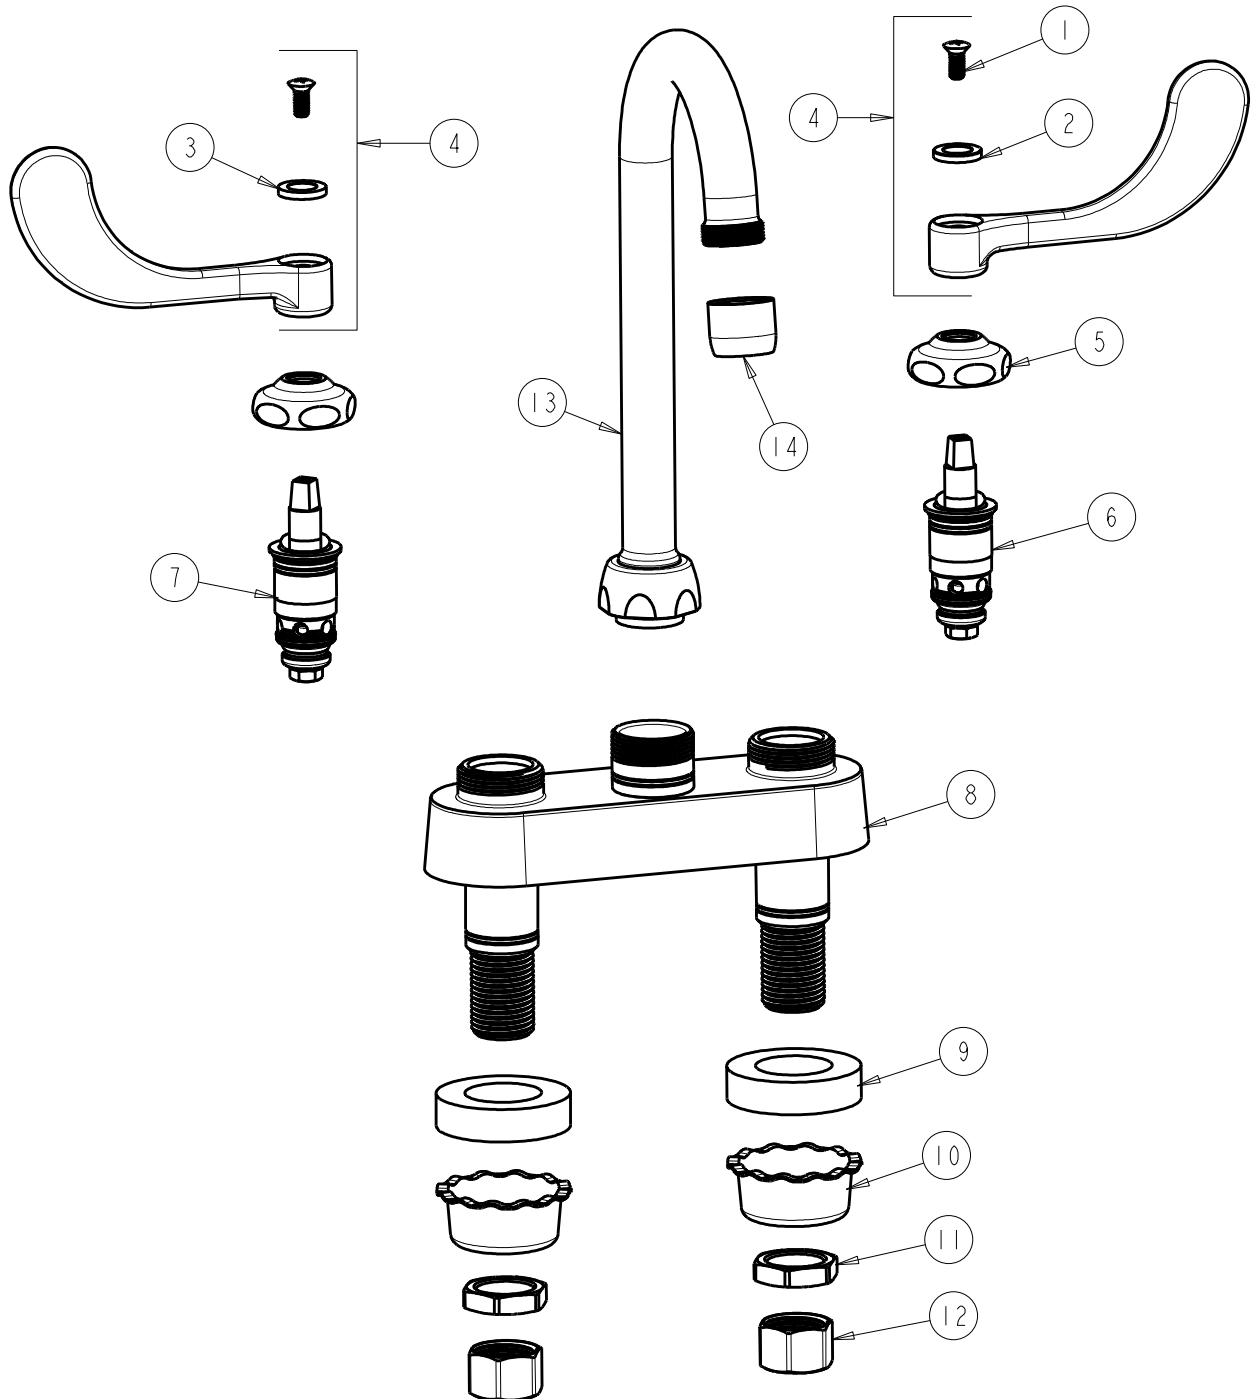

BY: SID DATE: 12-05-11

CHK: *[Signature]* REV:

FITTING NO.

895-E35-317ABCP

SUBMITTED MODEL NO.

ITEM NO.

ITEM	PART NO.	DESCRIPTION	ITEM	PART NO.	DESCRIPTION
1	420-010JKRCF	SCREW, 10-32 UNC PH 1/2	8	---	VALVE BODY (NOT SOLD SEPARATELY)
2	633-123JKNF	INDEX BUTTON (BLUE)	9	555-313JKNF	WASHER
3	633-023JKNF	INDEX BUTTON (RED)	10	1797-114JKNF	BASIN COCK WASHER
4	317-PRJKCP	HANDLE, 4" WRISTBLADE (PAIR)	11	49-004JKRBF	LOCKNUT
5	1-214JKCP	CAP	12	49-005JKRBF	COUPLING NUT
6	1-099XTJKABNF	QUATURN CARTRIDGE (RH)	13	GN1AJKCP	SPOUT
7	1-100XTJKABNF	QUATURN CARTRIDGE (LH)	14	E35JKCP	SOFTFLO AERATOR 1.5 GPM