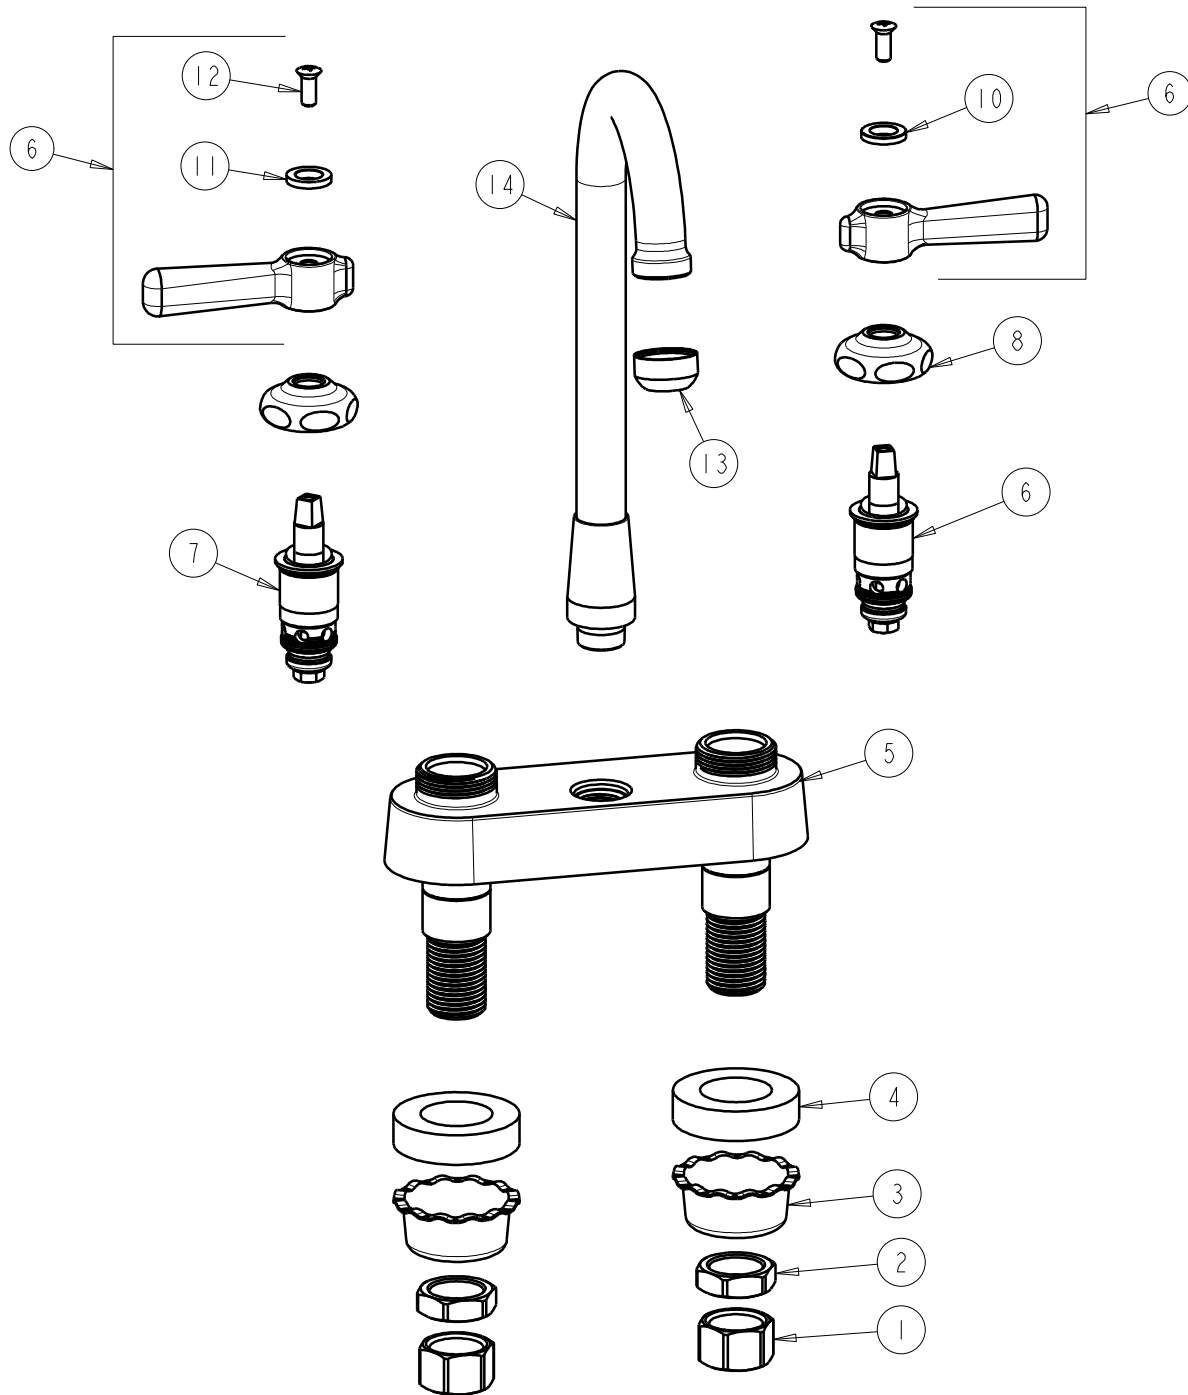

**CHICAGO FAUCETS**  
a Geberit company

2100 South Clearwater Drive  
Des Plaines, IL 60018  
Phone: 847-803-5000  
Fax: 847-803-5454  
www.chicagofaucets.com

**REPAIR PARTS**

FITTING NO.

**895-RGD1E1CP**

SUBMITTED MODEL NO.

ITEM NO.

**FOR TECHNICAL ASSISTANCE**  
1-800-TEC-TRUE (1-800-832-8783)

BY: JAR DATE: 06-28-07

CHK: *[Signature]* REV: 03-12-09

ITEM	PART NO.	DESCRIPTION	ITEM	PART NO.	DESCRIPTION
1	49-005JKRBF	COUPLING NUT	8	1-214JKCP	CAP
2	49-004JKRBF	LOCKNUT	9	369-PRJKCP	LEVER HANDLE ASSEMBLY (PAIR)
3	1797-114JKNF	BASIN COCK WASHER	10	633-123JKNF	INDEX BUTTON (BLUE)
4	555-313JKNF	WASHER	11	633-023JKNF	INDEX BUTTON (RED)
5	—	VALVE BODY (NOT SOLD SEPARATELY)	12	420-010JKRCF	SCREW, 10-32 UNC PH 1/2
6	1-099XTJKNF	QUATURN UNIT (RH)	13	E1JKRCF	OUTLET
7	1-100XTJKNF	QUATURN UNIT (LH)	14	GNRGD1JKCP	SPOUT ASSEMBLY