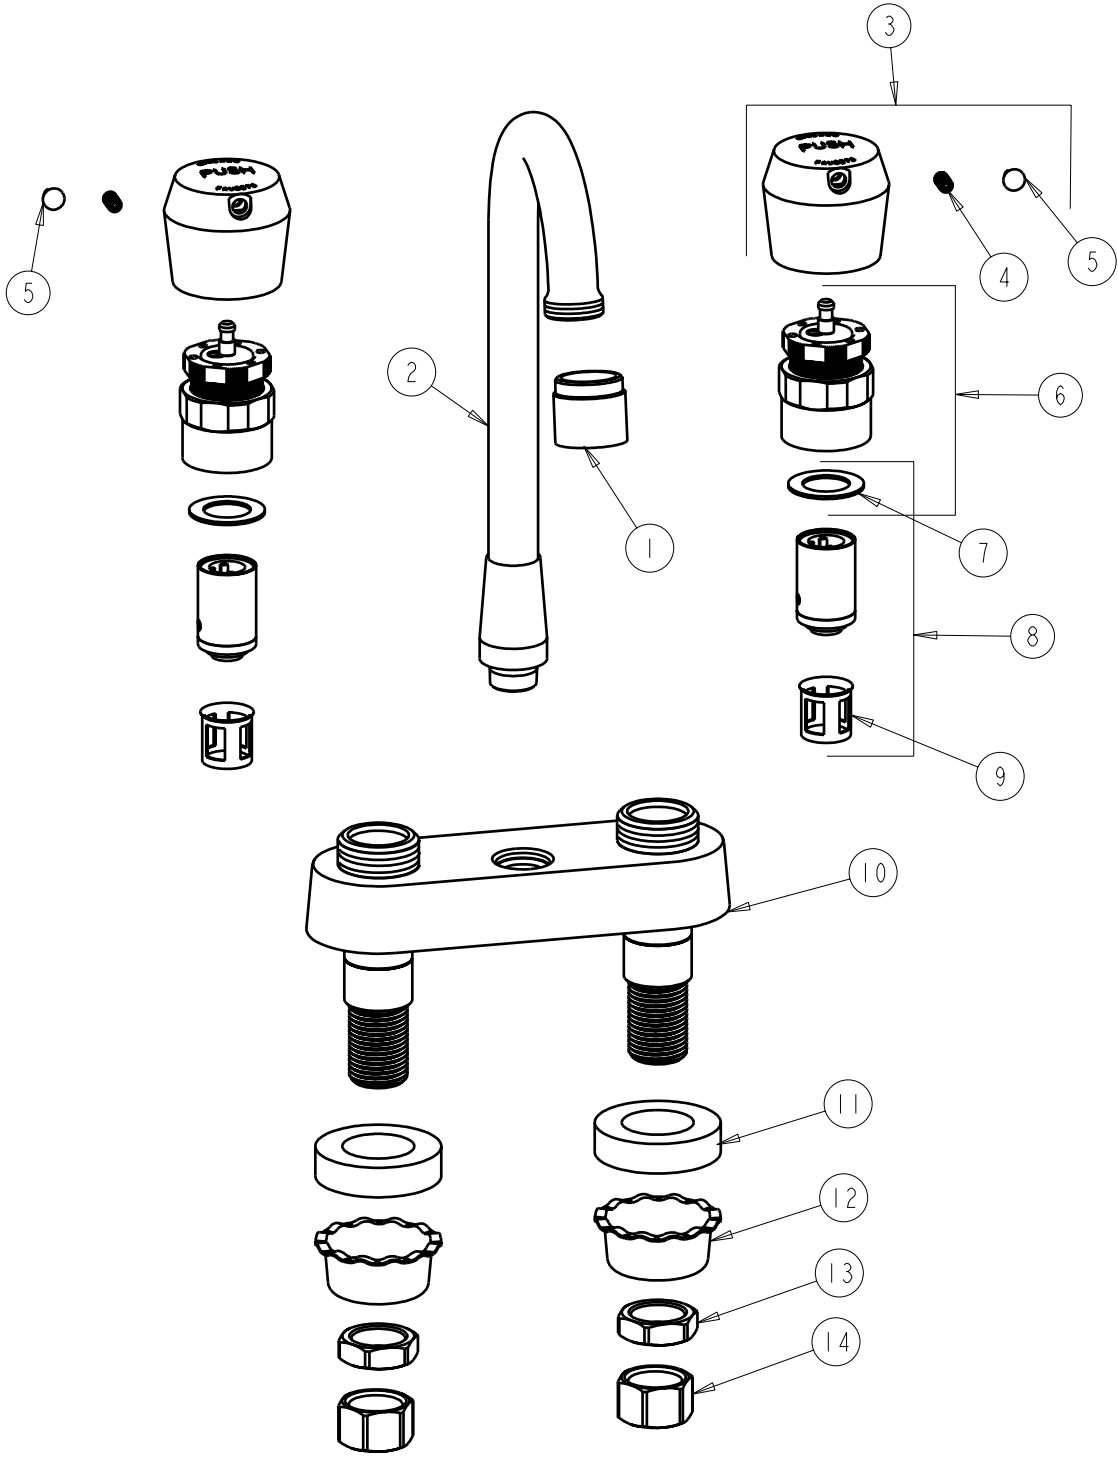

CHICAGO FAUCETS
a Geberit company

2100 South Clearwater Drive
Des Plaines, IL 60018
Phone: 847-803-5000
Fax: 847-803-5454
www.chicagofaucets.com

REPAIR PARTS

BY: SID DATE: 03-17-08
CHK: *[Signature]* REV:

FITTING NO.

895-665RGD1VPACP

SUBMITTED MODEL NO.

ITEM NO.

FOR TECHNICAL ASSISTANCE
1-800-TEC-TRUE (1-800-832-8783)

ITEM	PART NO.	DESCRIPTION	ITEM	PART NO.	DESCRIPTION
1	E3VPJKCP	VANDAL RESISTANT SOFTFLO OUTLET	8	671-XJKNF	MVP CARTRIDGE
2	GNRGD1JKCP	SPOUT ASSEMBLY	9	667-402JKNF	FILTER
3	665-PSHJKCP	HANDLE PUSH BUTTON ASSEMBLY	10	---	VALVE BODY (NOT SOLD SEPARATELY)
4	665-116JKNF	SET SCREW	11	555-313JKNF	WASHER
5	665-309JKNF	RED & BLUE BUTTONS	12	1797-114JKNF	BASIN COCK WASHER
6	665-190JKNF	ACTUATOR ASSEMBLY	13	49-004JKRBF	LOCKNUT
7	665-011JKNF	WASHER, SEALING	14	49-005JKRBF	COUPLING NUT