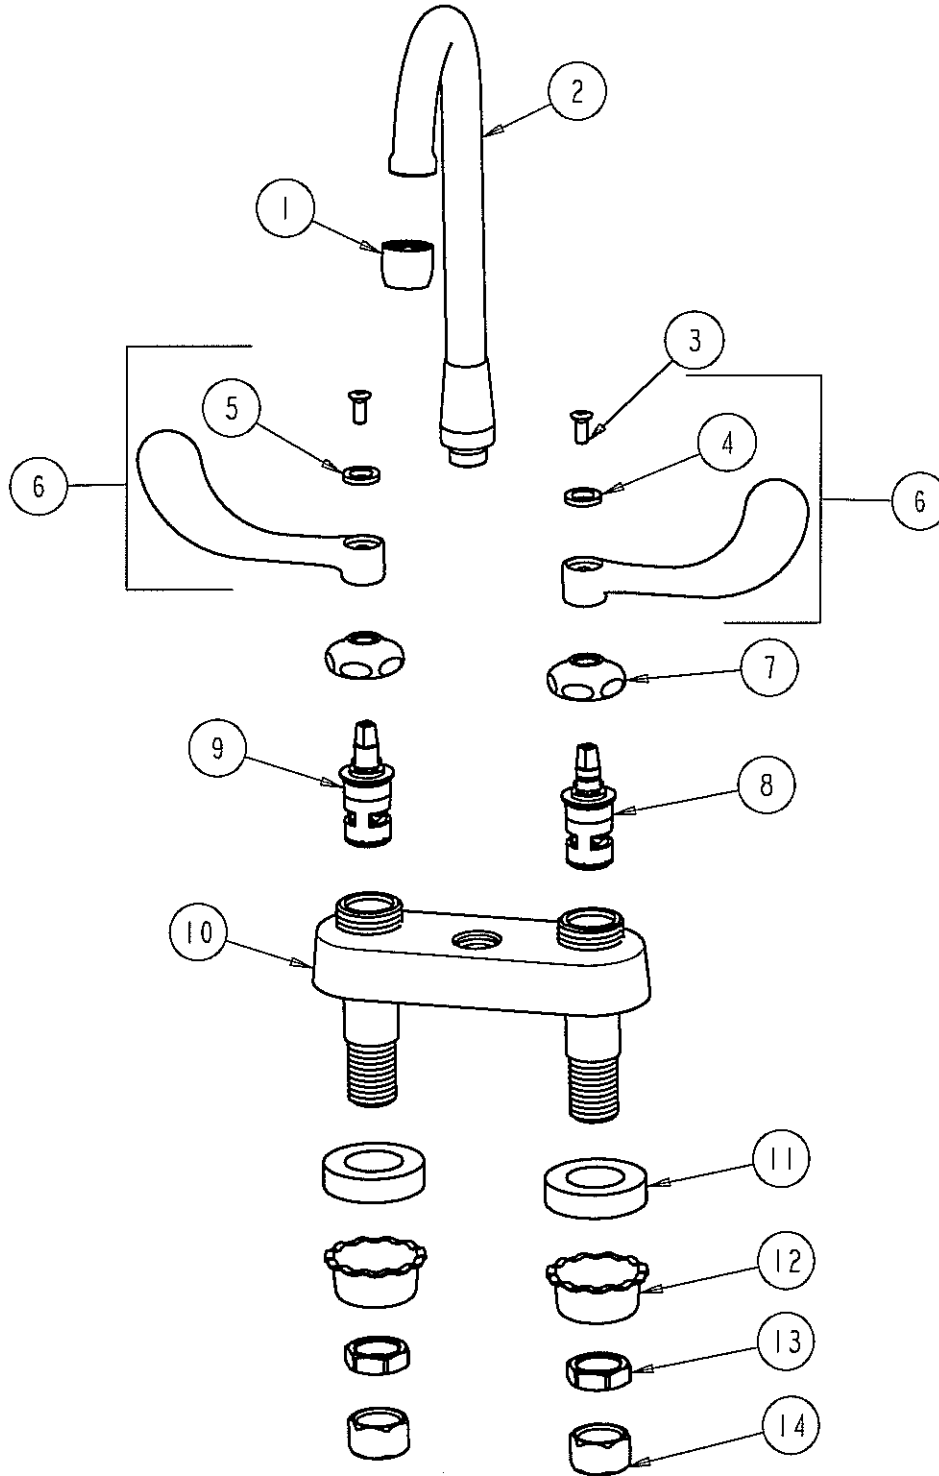

PARTS LIST

BY: SID
CHK'D: *AT*

CHICAGO FAUCETS
Last As Long As The Building

FINISH: AS SPECIFIED
DATE: 11-12-02

895-317RGDIXK

ITEM NO.	PART NO.	DESCRIPTION	ITEM NO.	PART NO.	DESCRIPTION
1	E3	SOFTFLO OUTLET	8	1-099XK	RH CERAMIC QUATURN UNIT
2	RGDI	SPOUT ASSEMBLY	9	1-100XK	LH CERAMIC QUATURN UNIT
3	420-010	SCREW	10	-----	VALVE BODY (NOT SOLD SEPARATELY)
4	633-123	INDEX BUTTON (BLUE)	11	555-313	WASHER
5	633-023	INDEX BUTTON (RED)	12	1797-114	BASIN COCK WASHER
6	317-PR	WRISTBLADE HANDLE ASSY.	13	49-004	LOCKNUT
7	1-214	CAP	14	49-005	COUPLING NUT