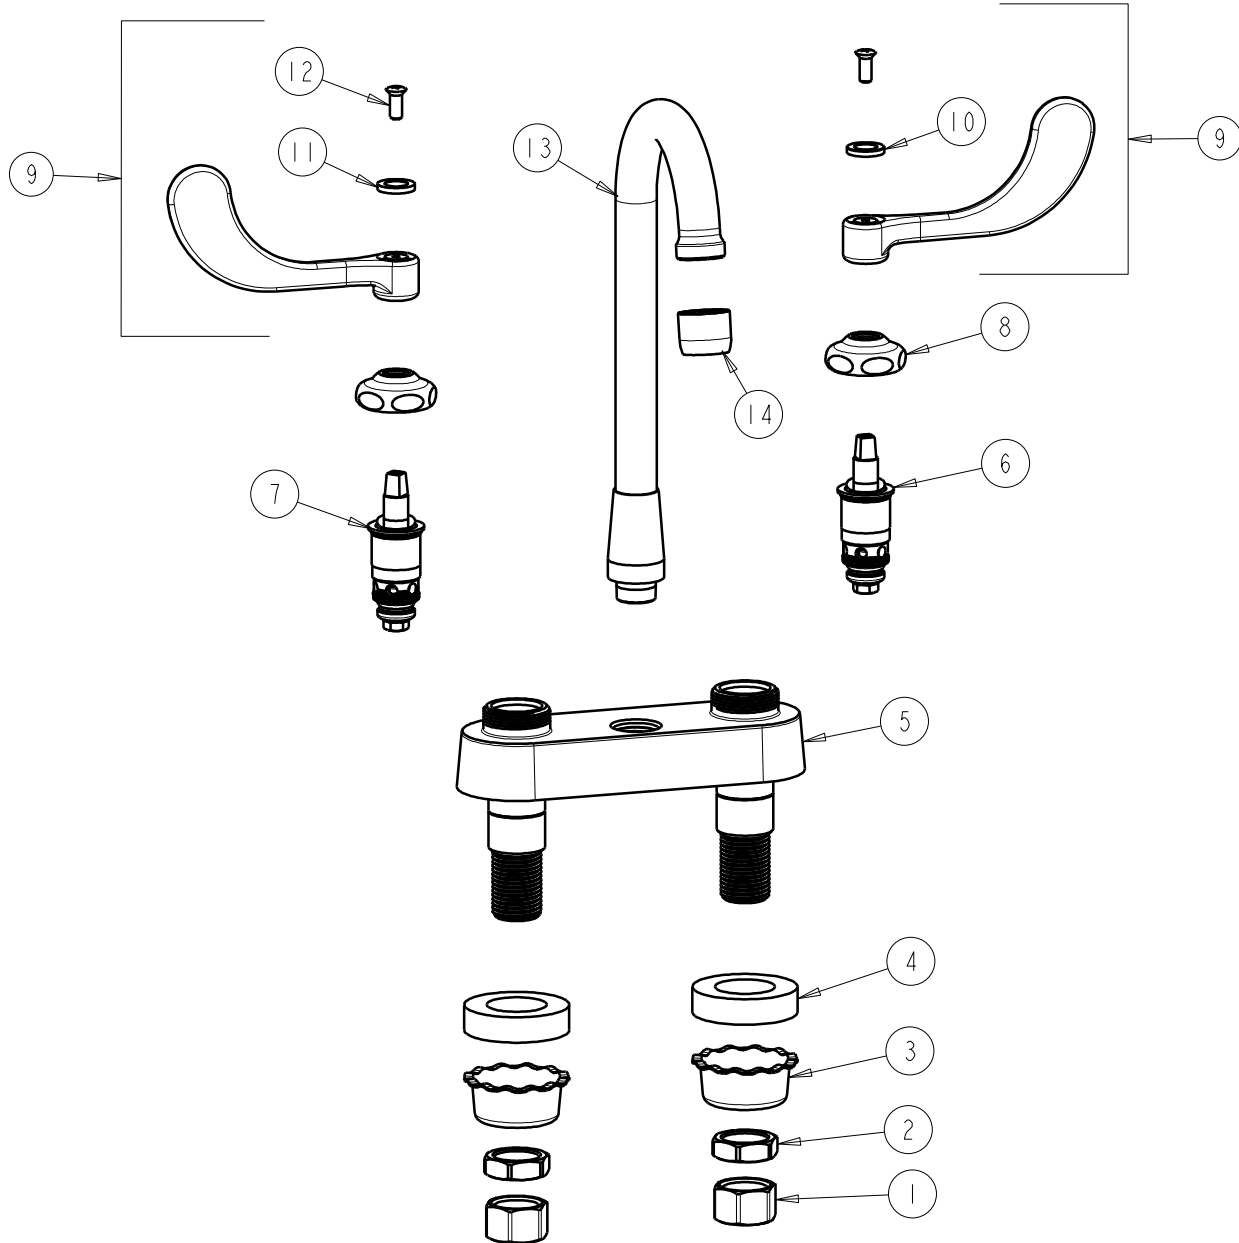

SUBMITTED MODEL NO.

BY: JAR

DATE: 02-27-02

CHK: *JAR*

REV: 03-11-09

ITEM NO.

**FOR TECHNICAL ASSISTANCE**  
**1-800-TEC-TRUE (1-800-832-8783)**

ITEM	PART NO.	DESCRIPTION	ITEM	PART NO.	DESCRIPTION
1	49-005JKRBF	COUPLING NUT	8	1-214JKCP	CAP
2	49-004JKRBF	LOCKNUT	9	317-PRJKCP	HANDLE, 4" WRISTBLADE (PAIR)
3	1797-114JKNF	BASIN COCK WASHER	10	633-123JKNF	INDEX BUTTON (BLUE)
4	555-313JKNF	WASHER	11	633-023JKNF	INDEX BUTTON (RED)
5	—	VALVE BODY (NOT SOLD SEPARATELY)	12	420-010JKRCF	SCREW, 10-32 UNC PH 1/2
6	1-099XTJKNF	QUATURN UNIT (RH)	13	GNRGD1JKCP	SPOUT ASSEMBLY
7	1-100XTJKNF	QUATURN UNIT (LH)	14	E3JKCP	SOFTFLO AERATOR