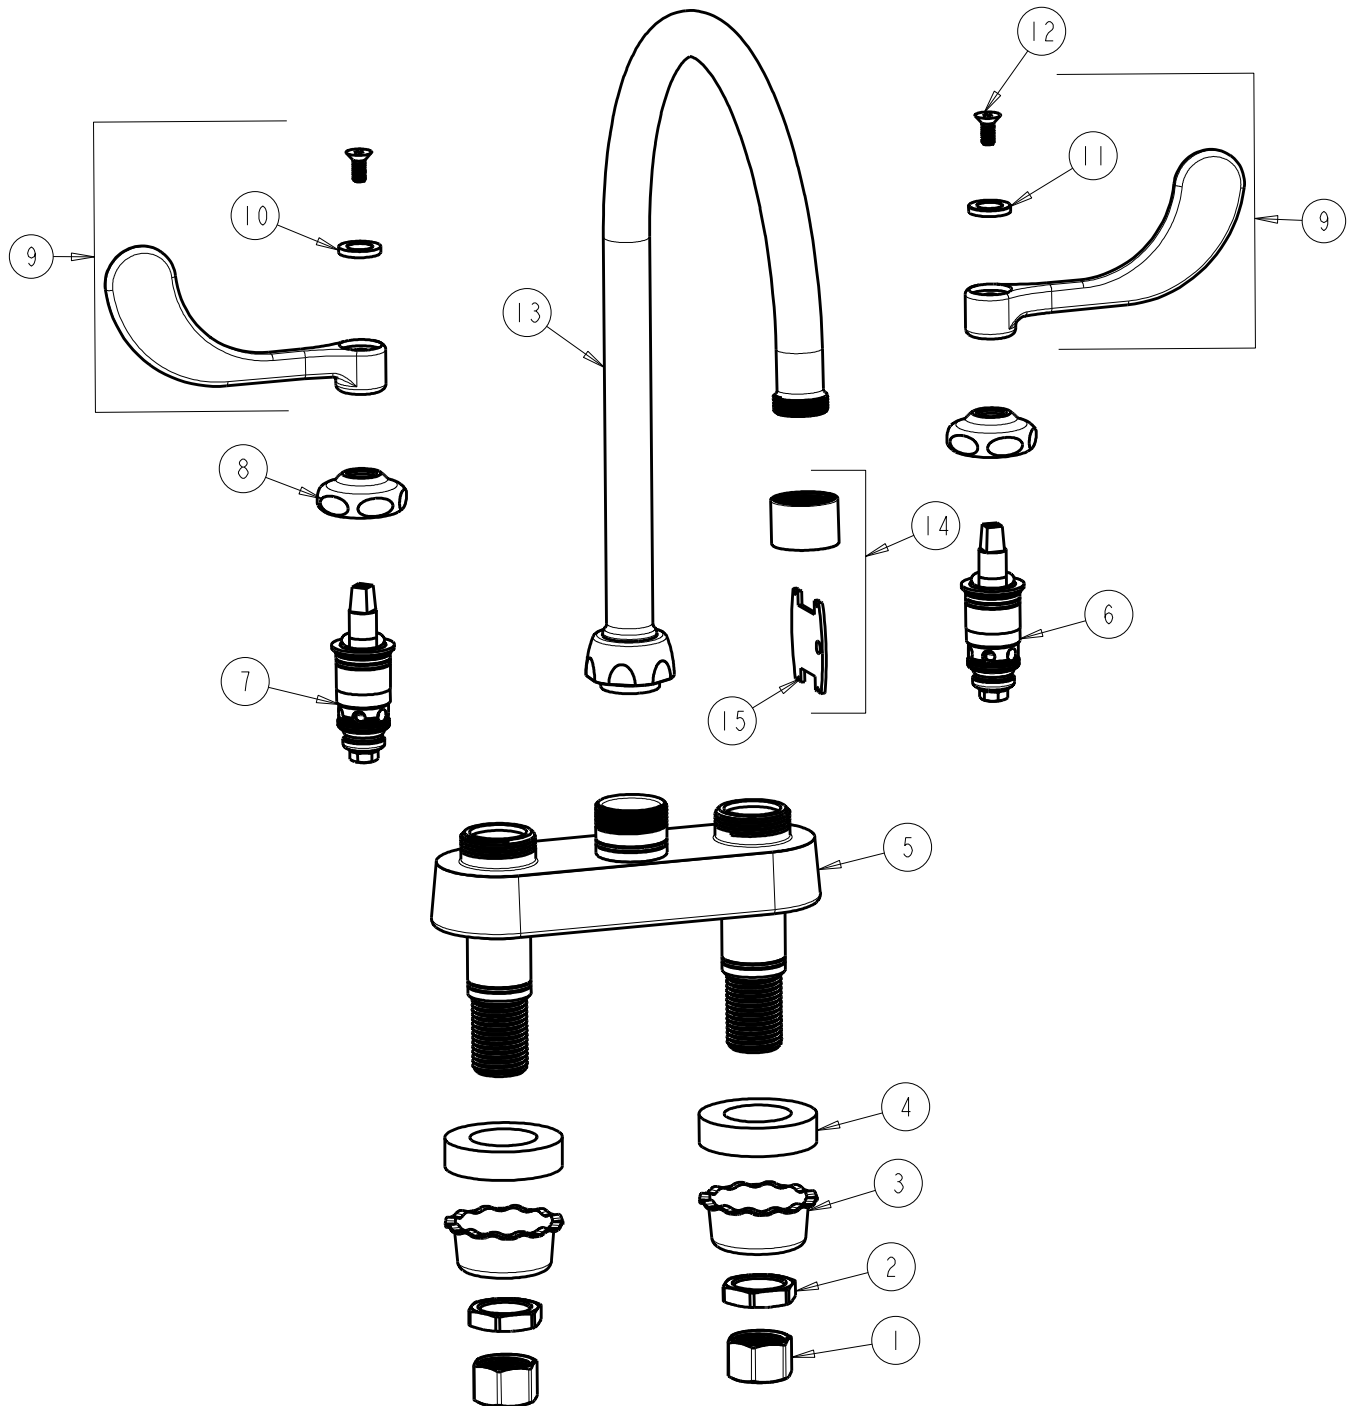

CHICAGO FAUCETS
a Geberit company

2100 South Clearwater Drive
Des Plaines, IL 60018
Phone: 847-803-5000
Fax: 847-803-5454
www.chicagofaucets.com

REPAIR PARTS

FITTING NO.

895-317GN8AE65VAB

SUBMITTED MODEL NO.

ITEM NO.

BY: SID DATE: 03-17-16

CHK: S/D REV: 08-12-16

FOR TECHNICAL ASSISTANCE
1-800-TEC-TRUE (1-800-832-8783)

ITEM	PART NO.	DESCRIPTION	ITEM	PART NO.	DESCRIPTION
1	49-005JKRBF	COUPLING NUT	9	317-PRJKCP	HANDLE, 4" WRISTBLADE (PAIR)
2	49-004JKRBF	LOCKNUT	10	633-023JKNF	INDEX BUTTON (RED)
3	1797-114JKNF	BASIN COCK WASHER	11	633-123JKNF	INDEX BUTTON (BLUE)
4	555-313JKNF	WASHER	12	420-020JKNF	SCREW, 1/8 FLAT HEX HEAD X 1/2
5	-----	NOT SOLD SEPARATELY	13	GN8AJKABCP	SPOUT, GN 8" C-C
6	1-099XTJKABNF	QUATURN CARTRIDGE (RH)	14	E65VPJKABCP	OUTLET VP, LAMINAR 1.0 GPM
7	1-100XTJKABNF	QUATURN CARTRIDGE (LH)	15	3-024JKRCF	KEY, VP
8	1-214JKCP	CAP			