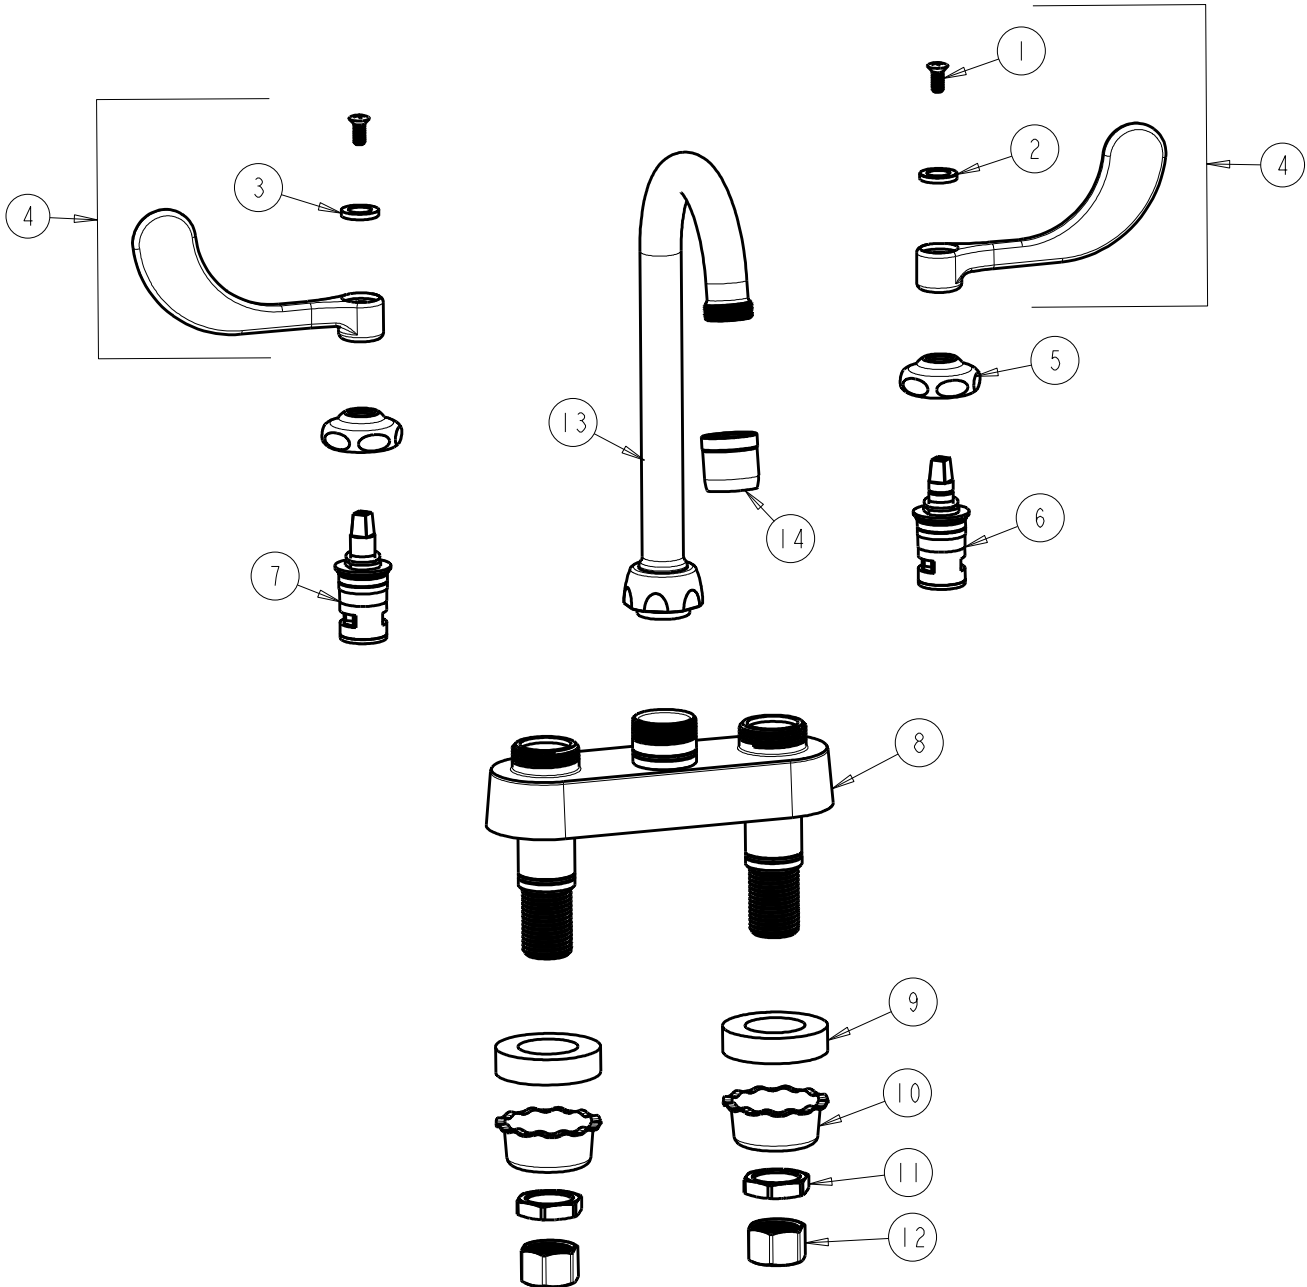

CHICAGO FAUCETS 

a Geberit company

FOR TECHNICAL ASSISTANCE
1-800-TEC-TRUE (1-800-832-8783)

2100 South Clearwater Drive
Des Plaines, IL 60018
Phone: 847-803-5000
Fax: 847-803-5454
www.chicagofaucets.com

REPAIR PARTS

BY: JAR DATE: 11-26-13
CHK:  REV:

FITTING NO.

895-317E29XKAB

SUBMITTED MODEL NO.

ITEM NO.

ITEM	PART NO.	DESCRIPTION	ITEM	PART NO.	DESCRIPTION
1	420-010JKRCF	SCREW, 10-32 UNC PH 1/2	8	-----	NOT SOLD SEPARATELY
2	633-123JKNF	INDEX BUTTON (BLUE)	9	555-313JKNF	WASHER
3	633-023JKNF	INDEX BUTTON (RED)	10	1797-114JKNF	BASIN COCK WASHER
4	317-PRJKCP	HANDLE, 4" WRISTBLADE (PAIR)	11	49-004JKRBF	LOCKNUT
5	1-214JKCP	CAP	12	49-005JKRBF	COUPLING NUT
6	1-099XKJKABNF	RH CERAMIC CARTRIDGE 1/4	13	GN1AJKABCP	SPOUT, GN SPOUT 3-1/2" C-C
7	1-100XKJKABNF	LH CERAMIC CARTRIDGE 1/4	14	E29JKABCP	OUTLET, LAMINAR 2.2 GPM