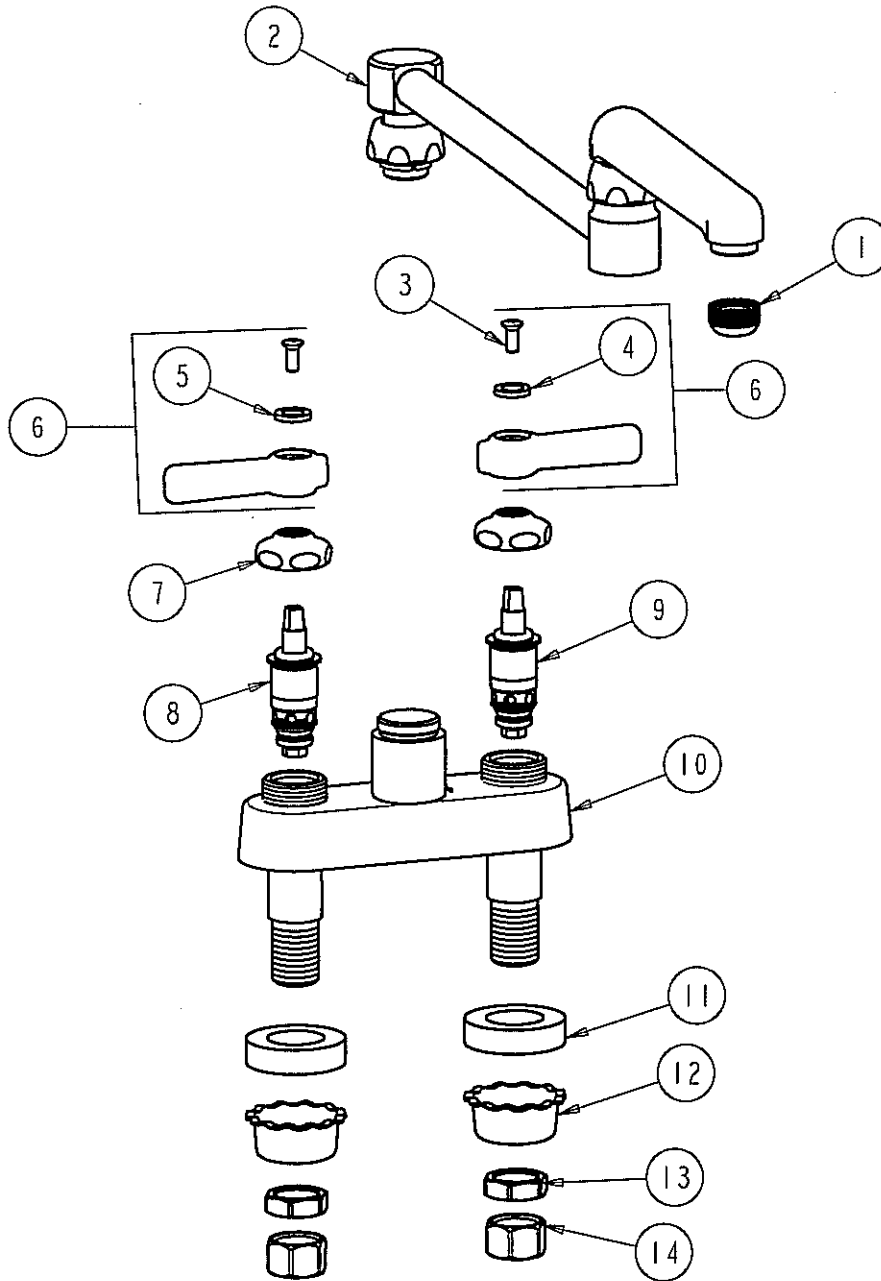

# PARTS LIST

BY: SID  
CHK'D: *AT*

**CHICAGO FAUCETS**  
*Last As Long As The Building*

FINISH: AS SPECIFIED  
DATE: 11-11-02

891-DJ18E1

ITEM NO.	PART NO.	DESCRIPTION	ITEM NO.	PART NO.	DESCRIPTION
1	E1	OUTLET	8	1-100XT	QUATURN UNIT (LH)
2	DJ18LESSE3	FOR PARTS SEE DJ18LESSE3	9	1-099XT	QUATURN UNIT (RH)
3	420-010	SCREW	10	-----	VALVE BODY (NOT SOLD SEPARATELY)
4	633-123	INDEX BUTTON (BLUE)	11	555-313	WASHER
5	633-023	INDEX BUTTON (RED)	12	1797-114	BASIN COCK WASHER
6	369PR	LEVER HANDLE ASSEMBLY	13	49-004	LOCKNUT
7	1-214	CAP	14	49-005	COUPLING NUT