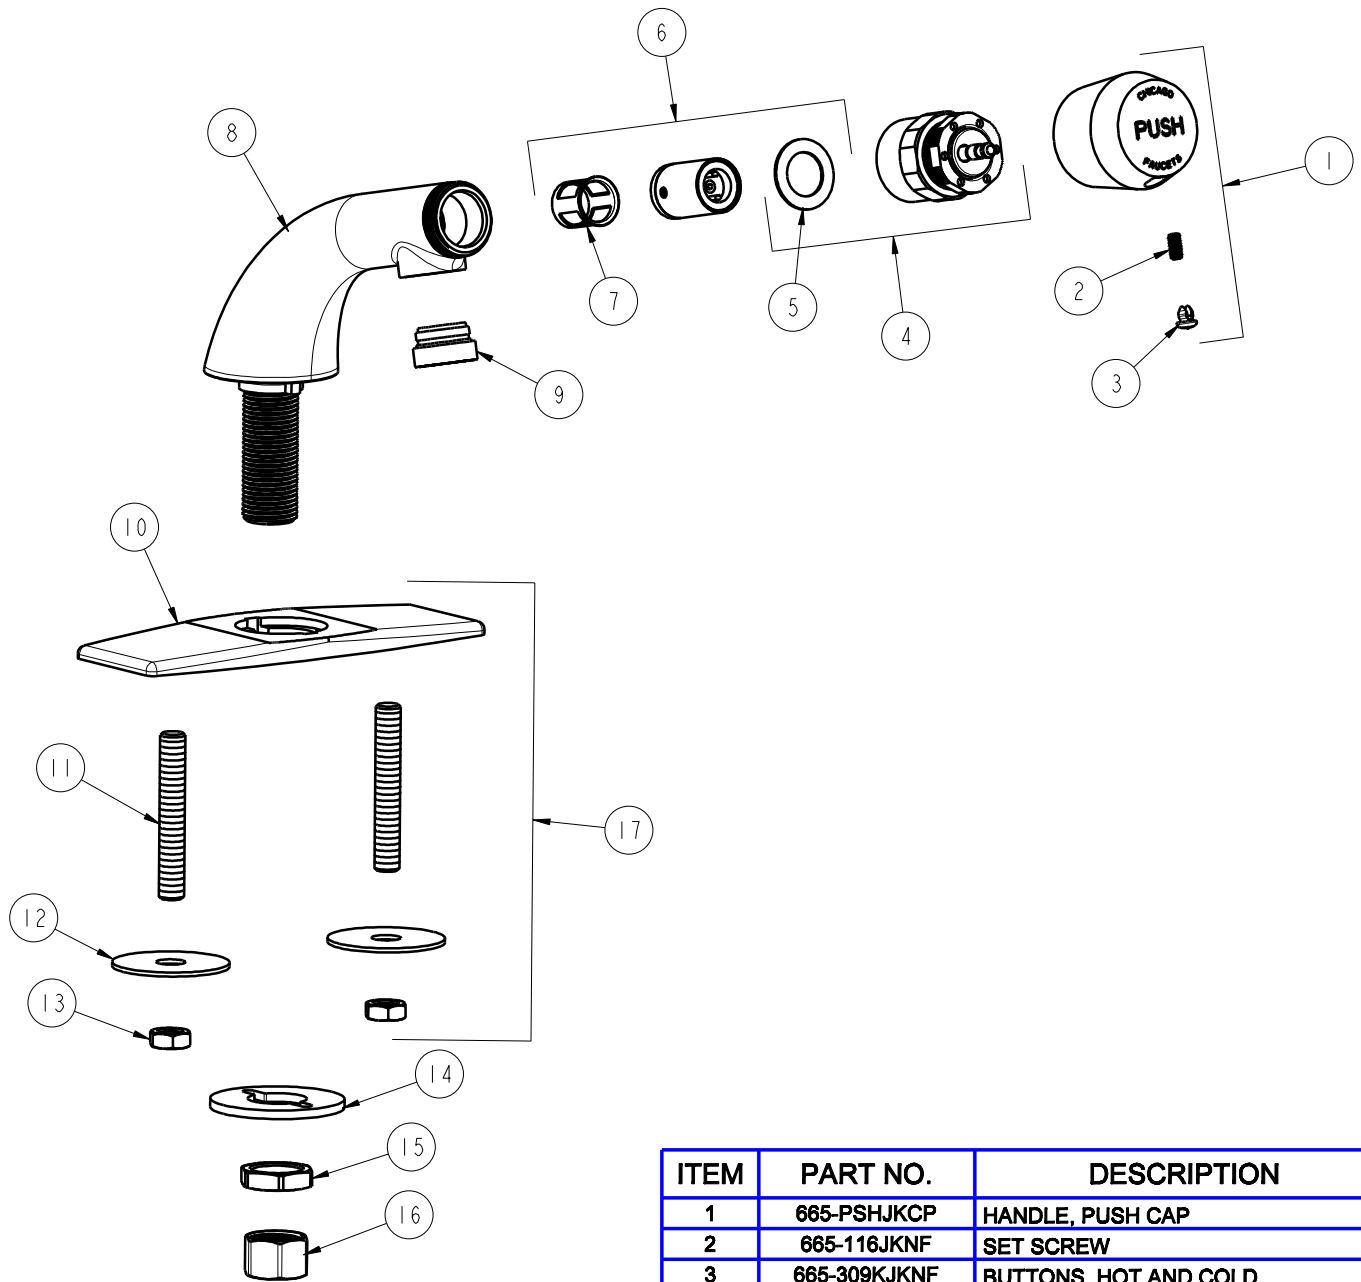

# REPAIR PARTS

FITTING NO.

857-E2805-665PSHVPAABCP

SUBMITTED MODEL NO.

ITEM NO.

**FOR TECHNICAL ASSISTANCE**  
1-800-TEC-TRUE (1-800-832-8783)

BY: SID DATE: 05-26-09

CHK: *[Signature]* REV:

ITEM	PART NO.	DESCRIPTION
1	665-PSHJKCP	HANDLE, PUSH CAP
2	665-116JKNF	SET SCREW
3	665-309KJKNF	BUTTONS, HOT AND COLD
4	665-190KJKNF	ACTUATOR ASSEMBLY
5	665-011JKNF	WASHER, SEALING
6	671-XJKNF	METERING VALVE CARTRIDGE
7	667-402JKNF	MVP FILTER
8	---	VALVE BODY( NOT SOLD SEPARATELY)
9	E2805JKCP	VP ECONOFLO SPRAY OUTLET w/KEY
10	807-003JKCP	COVER
11	634-215JKRBF	STUD, 3/8-24 UNF X 2.5
12	634-124JKNF	WASHER, STEEL 1.75 X .43 X .06
13	689-113JKRBF	NUT, 3/8-24 UNF X .56 X .22
14	807-112JKNF	WASHER
15	49-004JKRBF	LOCKNUT
16	49-005JKRBF	COUPLING NUT
17	807-003JKJCP	COVER ASSEMBLY