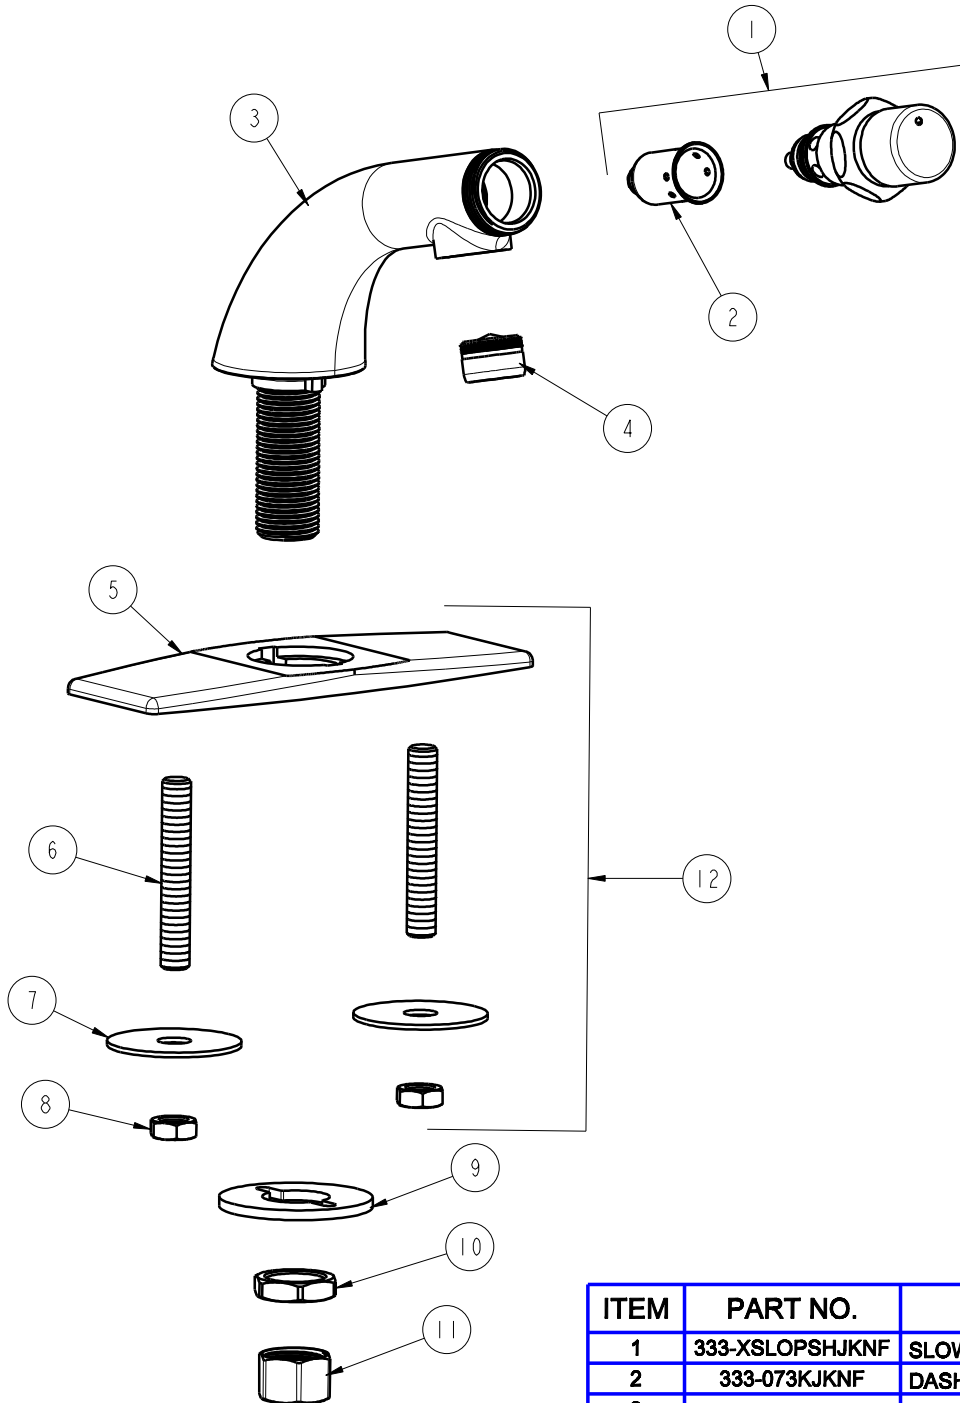

**CHICAGO FAUCETS**  
a Geberit company

2100 South Clearwater Drive  
Des Plaines, IL 60018  
Phone: 847-803-5000  
Fax: 847-803-5454  
www.chicagofaucets.com

**REPAIR PARTS**

FITTING NO.

**857-E12CP**

SUBMITTED MODEL NO.

ITEM NO.

BY: SID DATE: 11-02-81

CHK: *[Signature]* REV: 04-15-09

**FOR TECHNICAL ASSISTANCE**  
1-800-TEC-TRUE (1-800-832-8783)

ITEM	PART NO.	DESCRIPTION
1	333-XSLOPSHJKNF	SLOW PUSH BUTTON UNIT
2	333-073KJKNF	DASHPOT, SLOW
3	-----	VALVE BODY ( NOT SOLD SEPARATELY)
4	E12JKCP	SOFTFLO OUTLET
5	807-003JKCP	COVER
6	634-215JKRBF	STUD, 3/8-24 UNF X 2.5
7	634-124JKNF	WASHER, STEEL 1.75 X .43 X .06
8	689-113JKRBF	NUT, 3/8-24 UNF X .56 X .22
9	807-112JKNF	WASHER
10	49-004JKRBF	LOCKNUT
11	49-005JKRBF	COUPLING NUT
12	807-003KJKCP	COVER ASSEMBLY