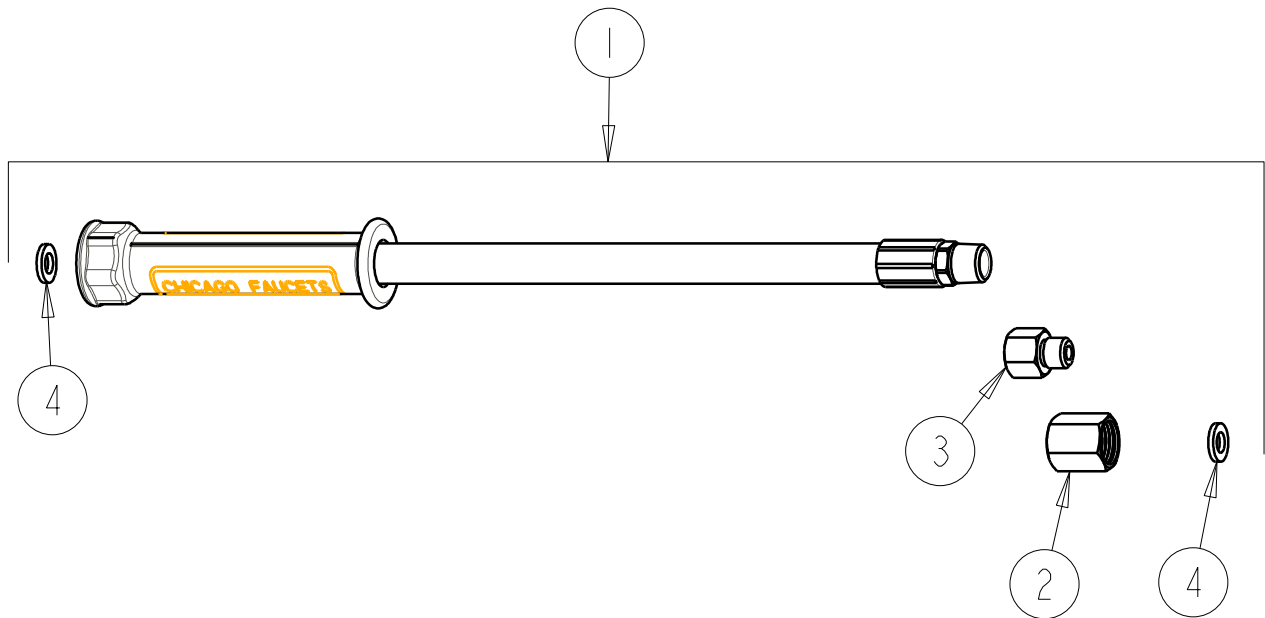

CHK: *[Signature]* REV:

FITTING NO.

**83-58CP**

SUBMITTED MODEL NO.

ITEM NO.

**FOR TECHNICAL ASSISTANCE**  
 1-800-TEC-TRUE (1-800-832-8783)

ITEM	PART NO.	DESCRIPTION
1	83-58NF	HOSE AND HANDLE ASSEMBLY, 58"
2	919-027JKRCF	ADAPTER T&S HANDLE HOSE GUIDE
3	919-045JKRCF	ADAPTER FOR FISHER HANDLE
4	919-143JKNF	GASKET (1)