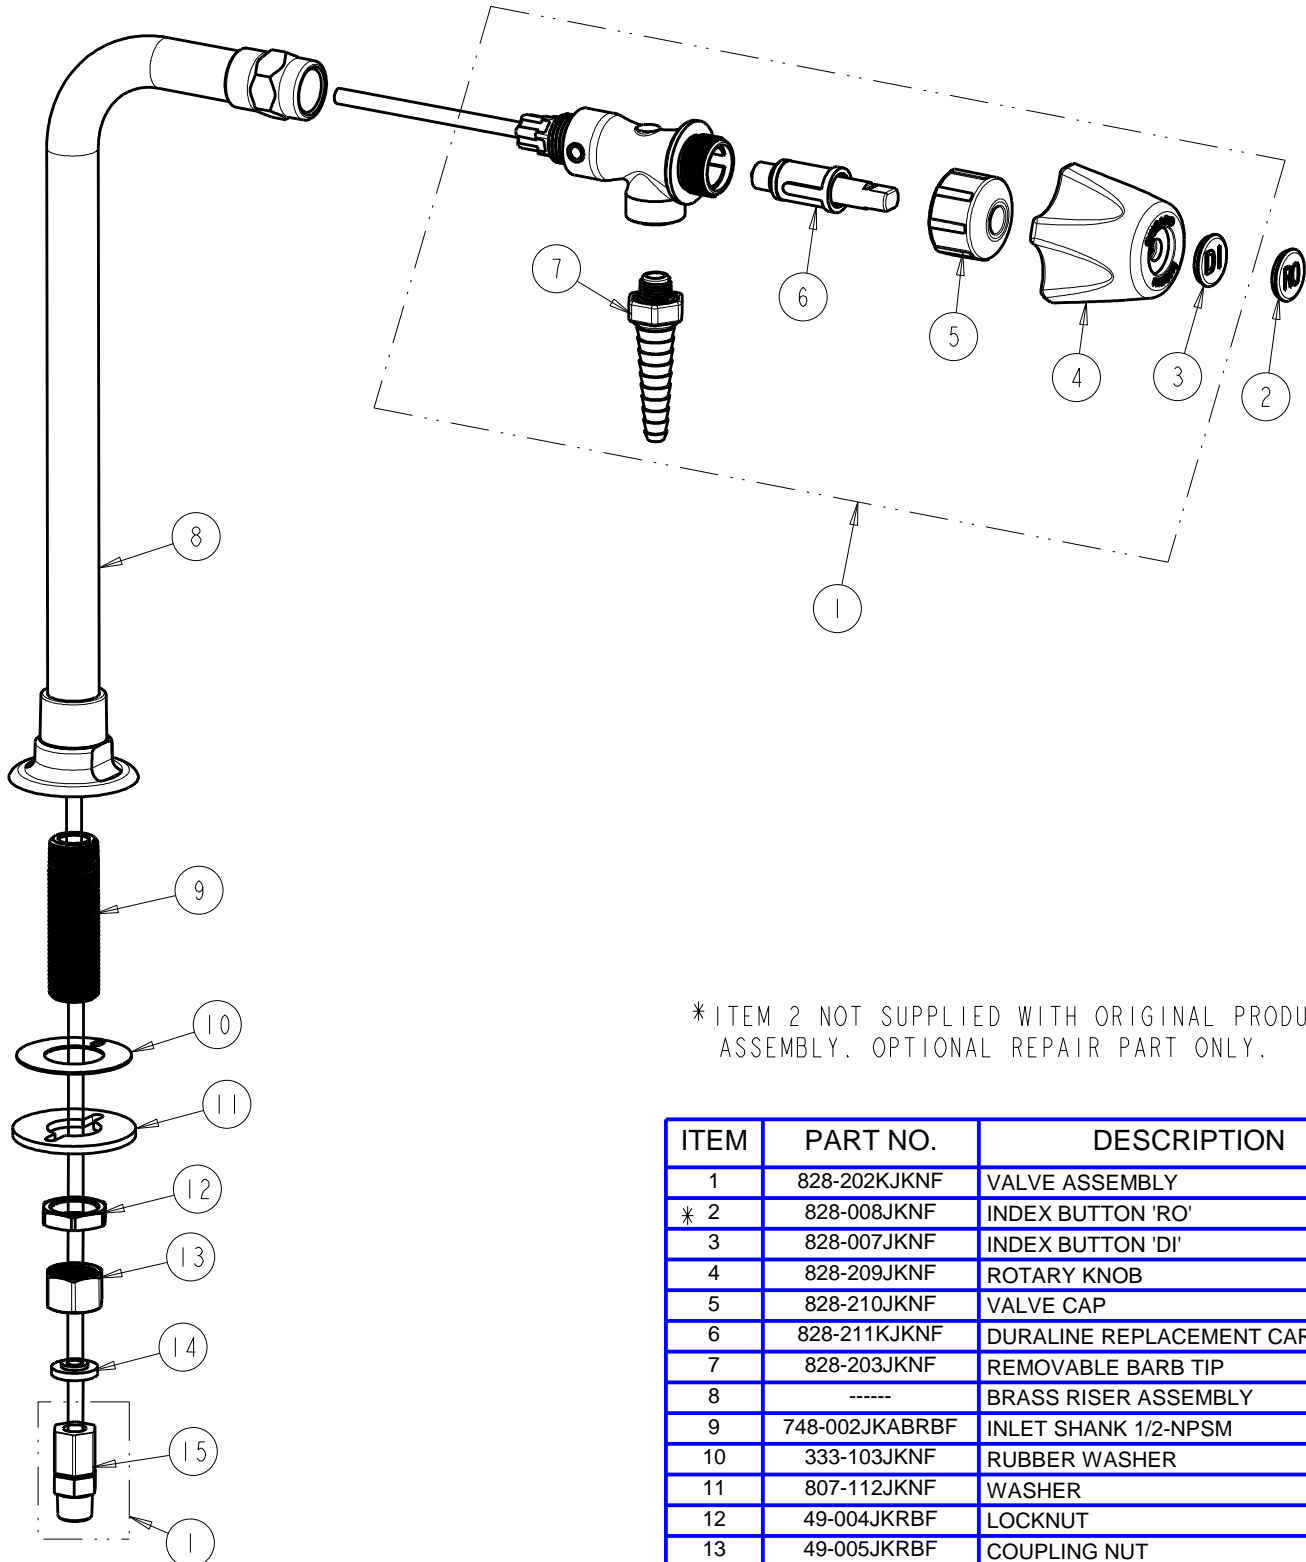

CHICAGO FAUCETS 

a Geberit company

2100 South Clearwater Drive
Des Plaines, IL 60018
Phone: 847-803-5000
Fax: 847-803-5454
www.chicagofaucets.com

FOR TECHNICAL ASSISTANCE
1-800-TEC-TRUE (1-800-832-8783)

REPAIR PARTS

BY: SID DATE: 03-12-02
CHK: ~~04~~ REV: 08-23-18

FITTING NO.

828-ACP

SUBMITTED MODEL NO.

ITEM NO.

* ITEM 2 NOT SUPPLIED WITH ORIGINAL PRODUCT ASSEMBLY. OPTIONAL REPAIR PART ONLY.

ITEM	PART NO.	DESCRIPTION
1	828-202JKKNF	VALVE ASSEMBLY
* 2	828-008JKKNF	INDEX BUTTON 'RO'
3	828-007JKKNF	INDEX BUTTON 'DI'
4	828-209JKKNF	ROTARY KNOB
5	828-210JKKNF	VALVE CAP
6	828-211JKKNF	DURALINE REPLACEMENT CARTRIDGE
7	828-203JKKNF	REMOVABLE BARB TIP
8	-----	BRASS RISER ASSEMBLY
9	748-002JKABRBF	INLET SHANK 1/2-NPSM
10	333-103JKKNF	RUBBER WASHER
11	807-112JKKNF	WASHER
12	49-004JKRBF	LOCKNUT
13	49-005JKRBF	COUPLING NUT
14	828-010JKKNF	RECESS GROMMET
15	828-001KJKKNF	COMPRESSION TUBE FITTING