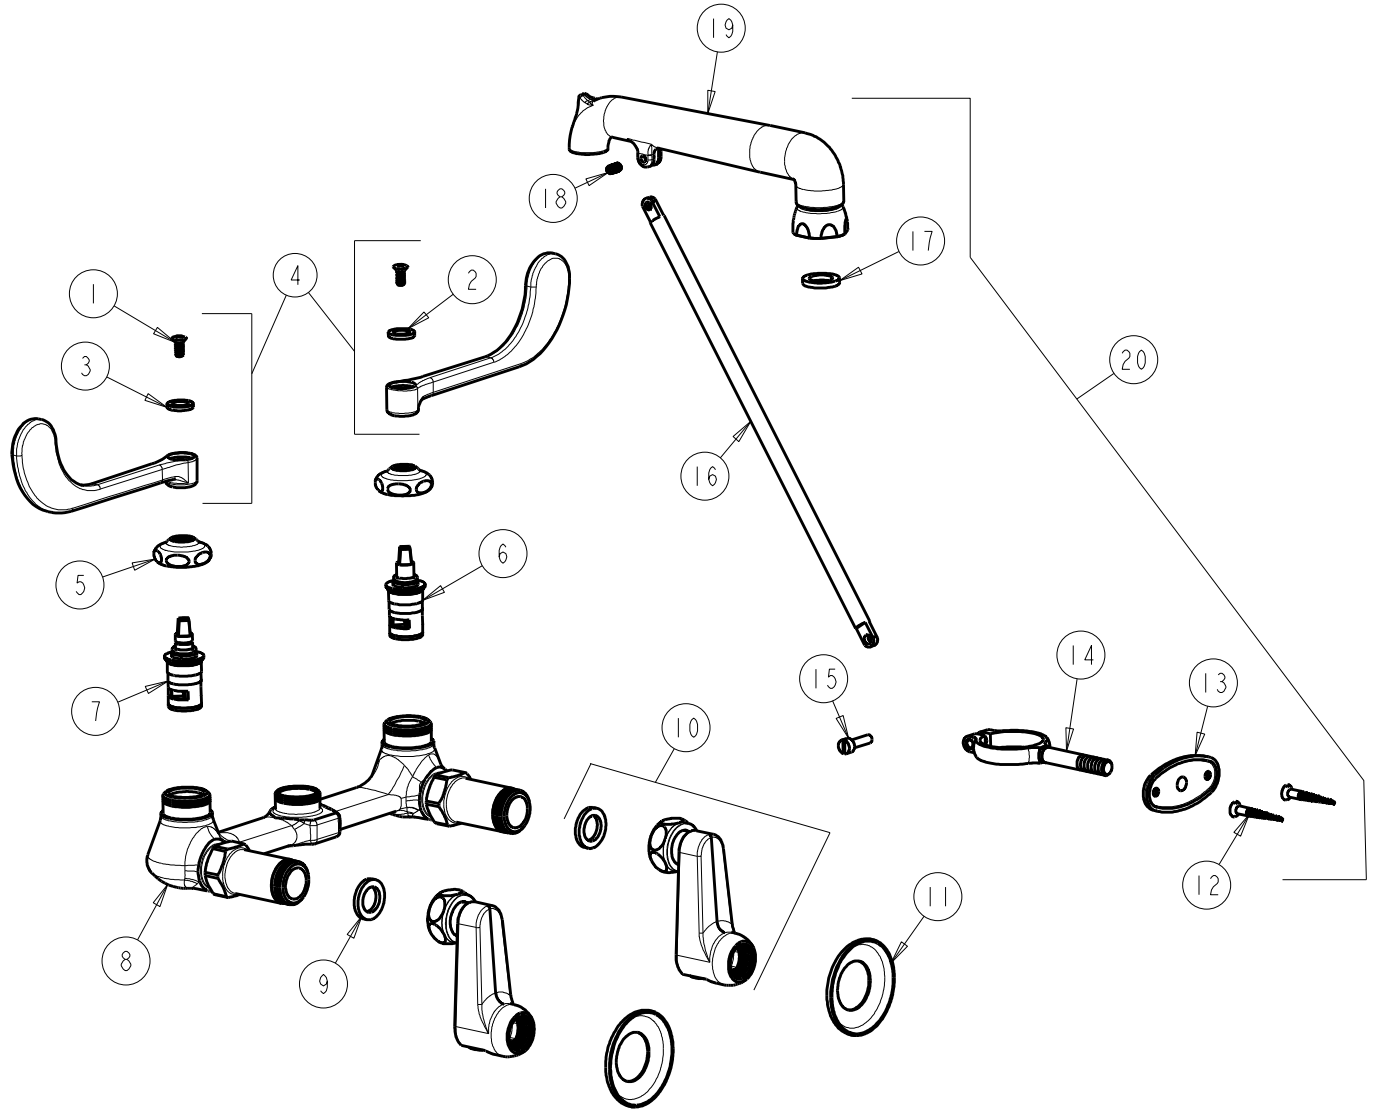

CHICAGO FAUCETS
a Geberit company

2100 South Clearwater Drive
Des Plaines, IL 60018
Phone: 847-803-5000
Fax: 847-803-5454
www.chicagofaucets.com

REPAIR PARTS

FITTING NO.

814-XKCP

SUBMITTED MODEL NO.

ITEM NO.

BY: JAR DATE: 11-08-02

CHK: *[Signature]* REV: 11-03-11

FOR TECHNICAL ASSISTANCE
1-800-TEC-TRUE (1-800-832-8783)

ITEM	PART NO.	DESCRIPTION	ITEM	PART NO.	DESCRIPTION
1	420-010JKRCF	SCREW, 10-32 UNC PH 1/2	12	173-006JKCP	FLAT HEAD WOOD SCREW
2	633-023JKNF	INDEX BUTTON (RED)	13	173-109JKCP	FLANGE
3	633-123JKNF	INDEX BUTTON (BLUE)	14	173-010JKCP	PIPE SUPPORT
4	319-PRJKCP	WRISTBLADE HANDLE (PAIR)	15	173-012JKCP	SCREW
5	1-214JKCP	CAP	16	897-018JKCP	BRACE ROD, 12"
6	1-100XKJKNF	LH CERAMIC CARTRIDGE	17	340-004JKNF	CELCON WASHER
7	1-099XKJKNF	RH CERAMIC CARTRIDGE	18	665-116JKNF	SET SCREW
8	---	VALVE BODY (NOT SOLD SEPARATELY)	19	---	SPOUT (NOT SOLD SEPARATELY)
9	1-011JKNF	WASHER, .97 X .62 X .12	20	814-SJKCP	SPOUT WITH BRACE ROD
10	RJKABCP	SUPPLY ARM WITH BUILT-IN SHUT-OFF			
11	1-055JKCP	FLANGE			