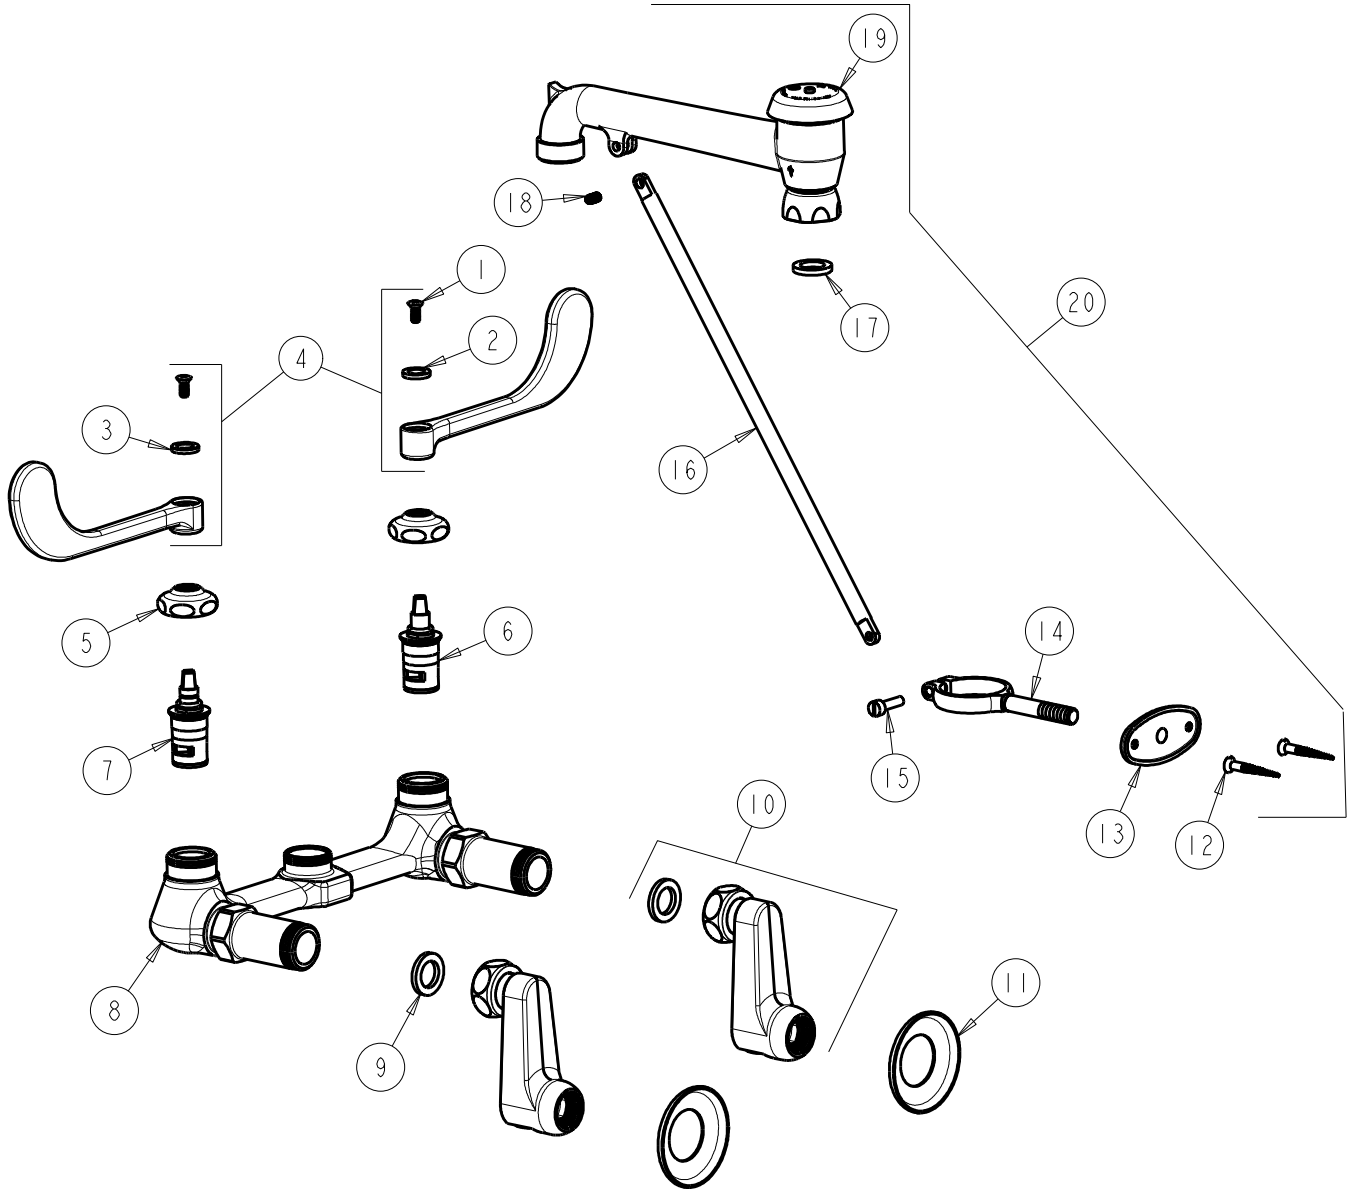

**CHICAGO FAUCETS**  
a Geberit company

2100 South Clearwater Drive  
Des Plaines, IL 60018  
Phone: 847-803-5000  
Fax: 847-803-5454  
www.chicagofaucets.com

**REPAIR PARTS**

BY: JAR DATE: 05-23-02  
CHK: [Signature] REV: 11-03-11

FITTING NO.

**814-VBXCPC**

SUBMITTED MODEL NO.

ITEM NO.

**FOR TECHNICAL ASSISTANCE**  
1-800-TEC-TRUE (1-800-832-8783)

ITEM	PART NO.	DESCRIPTION	ITEM	PART NO.	DESCRIPTION
1	420-010JKRCF	SCREW, 10-32 UNC PH 1/2	12	173-006JKCP	FLAT HEAD WOOD SCREW
2	633-023JKNF	INDEX BUTTON (RED)	13	173-109JKCP	FLANGE
3	633-123JKNF	INDEX BUTTON (BLUE)	14	173-010JKCP	PIPE SUPPORT
4	319-PRJKCP	WRISTBLADE HANDLE (PAIR)	15	173-012JKCP	SCREW
5	1-214JKCP	CAP	16	897-018JKCP	BRACE ROD, 12"
6	1-100XKJKNF	LH CERAMIC CARTRIDGE	17	340-004JKNF	CELCON WASHER
7	1-099XKJKNF	RH CERAMIC CARTRIDGE	18	665-116JKNF	SET SCREW
8	---	VALVE BODY (NOT SOLD SEPARATELY)	19	---	SPOUT (NOT SOLD SEPARATELY)
9	1-011JKNF	WASHER, .97 X .62 X .12	20	814-SVBJKCP	CAST SPOUT ASSEMBLY
10	RJKABCP	SUPPLY ARM WITH BUILT-IN SHUT-OFF			
11	1-055JKCP	FLANGE			