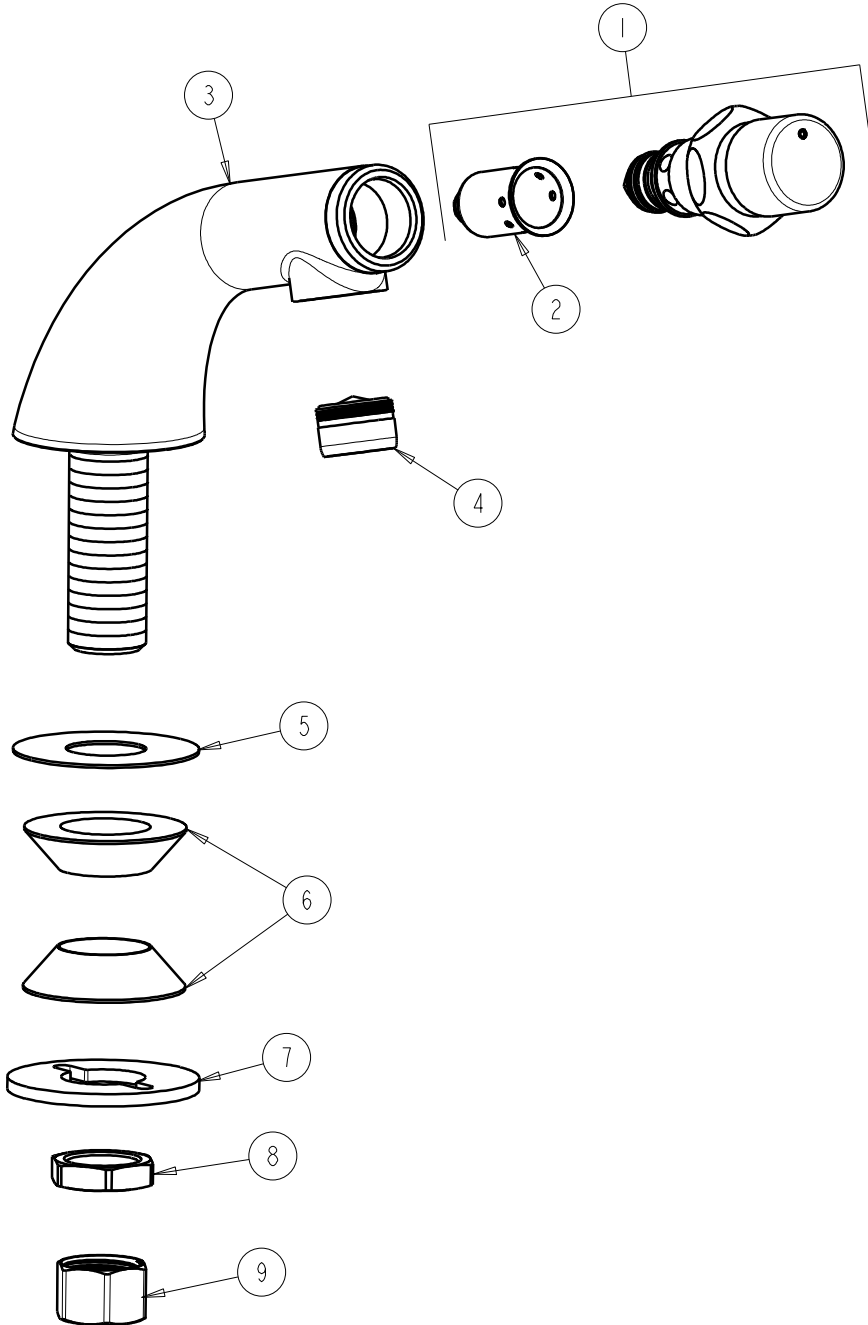

BY: JAR DATE: 03-19-10

CHK:  REV:

FITTING NO.

807-E12COLDCP

SUBMITTED MODEL NO.

ITEM NO.

ITEM	PART NO.	DESCRIPTION
1	333-XSLOCOLDJKNF	SLOW PUSH BUTTON UNIT
2	333-073KJKNF	DASHPOT, SLOW
3	-----	VALVE BODY (NOT SOLD SEPARATELY)
4	E12JKCP	SOFTFLO OUTLET
5	52-011JKNF	WASHER VP 27/32" 180 GRIT
6	93-032JKNF	RUBBER WASHER (QTY 1)
7	807-112JKNF	WASHER
8	49-004JKRBF	LOCKNUT
9	49-005JKRBF	COUPLING NUT