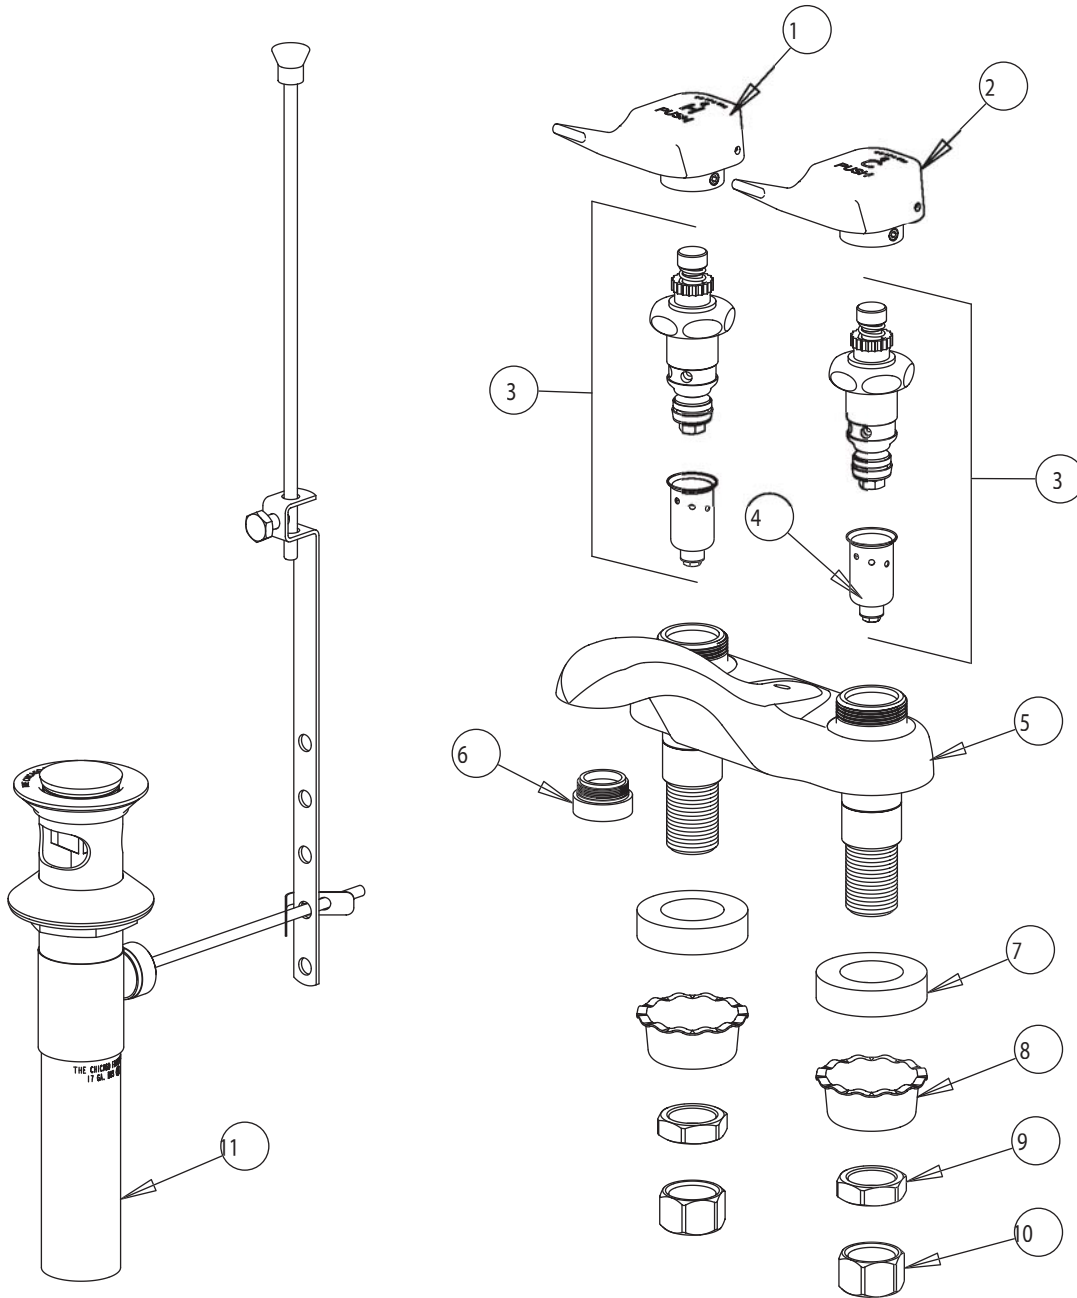

PARTS LIST

BY: SID
CHK'D:

CHICAGO
FAUCETS
Last As Long As The Building

FINISH:
DATE:

AS SPECIFIED
08-21-02

797-V336

ITEM NO.	PART NO.	DESCRIPTION	ITEM NO.	PART NO.	DESCRIPTION
1	336-403K	HOT HANDLE ASSEMBLY	8	1797-114	BASIN COCK WASHER
2	336-402K	COLD HANDLE ASSEMBLY	9	49-004	LOCKNUT
3	335X	FOR PARTS SEE 335X UNIT	10	49-005	COUPLING NUT
4	333-073K	SLOW DASHPOT ASSEMBLY	11	1222K	POP-UP WASTE FOR PARTS SEE 1222K
5	-----	VALVE BODY (NOT SOLD SEPARATELY)			
6	E12VP	VANDAL RESISTANT SOFTFLO ASSEMBLY			
7	555-313	WASHER			