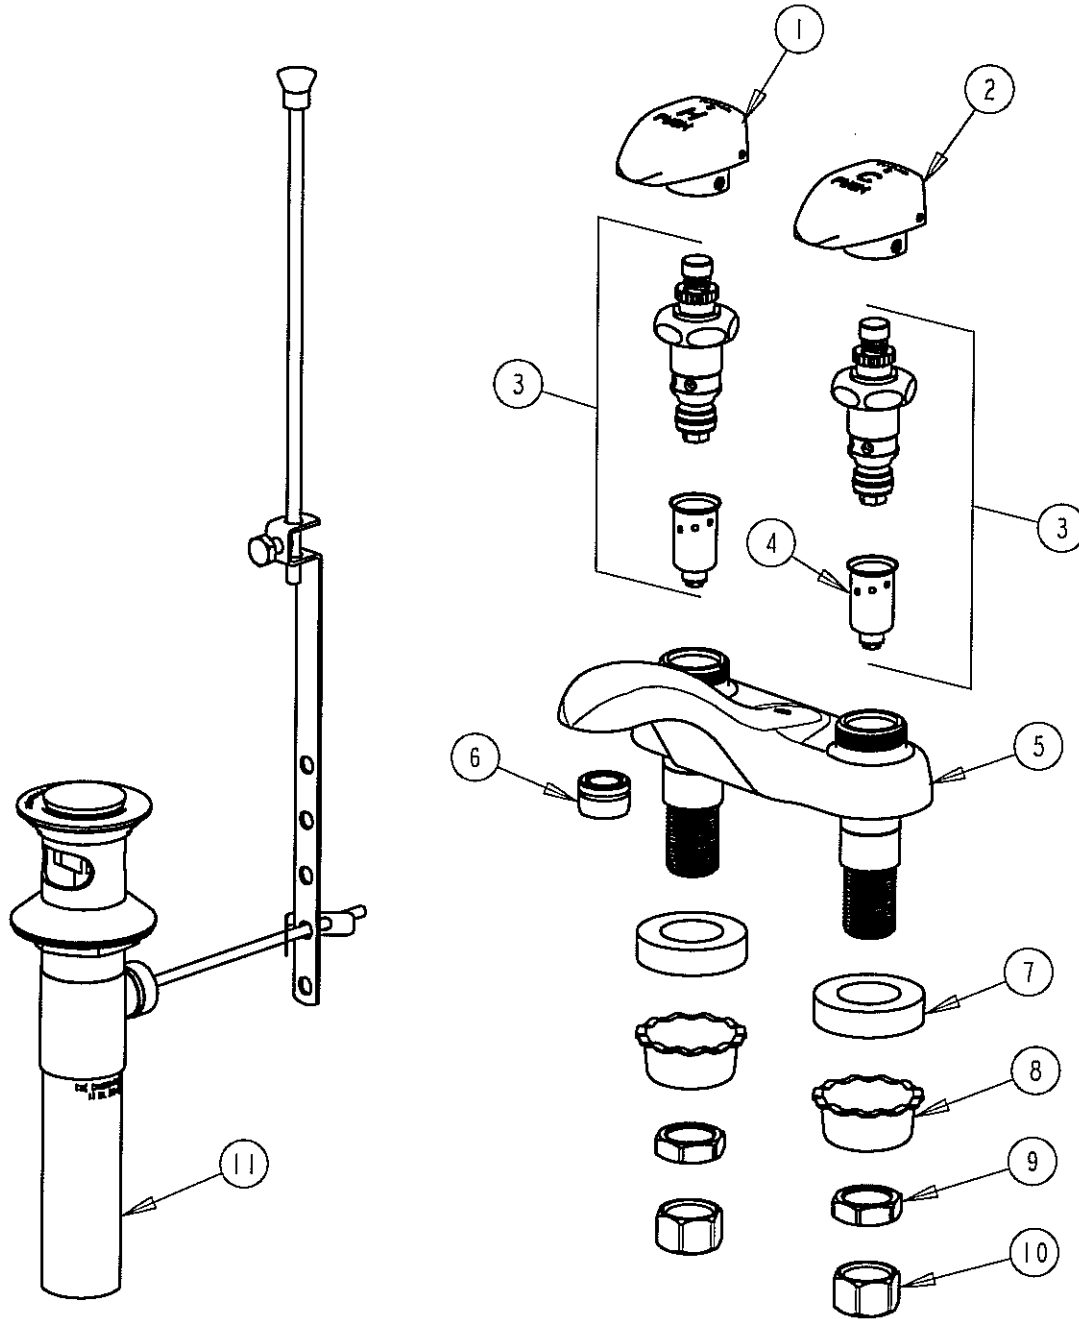

PARTS LIST

BY: SID
CHK'D: AT

**CHICAGO
FALCETS**
Last As Long As The Building

FINISH: AS SPECIFIED
DATE: 08-21-02

797-335

ITEM NO.	PART NO.	DESCRIPTION	ITEM NO.	PART NO.	DESCRIPTION
1	335-007K	TILT HANDLE ASSEMBLY, HOT	8	1797-114	BASIN COCK WASHER
2	335-107K	TILT HANDLE ASSEMBLY, COLD	9	49-004	LOCKNUT
3	335X	TIP TAP UNIT	10	49-005	COUPLING NUT
4	333-073K	SLOW DASHPOT ASSEMBLY	11	1222K	POP-UP WASTE FOR PARTS SEE 1222K
5	-----	VALVE BODY (NOT SOLD SEPARATELY)			
6	E12	SOFTFLO OUTLET			
7	555-313	WASHER			