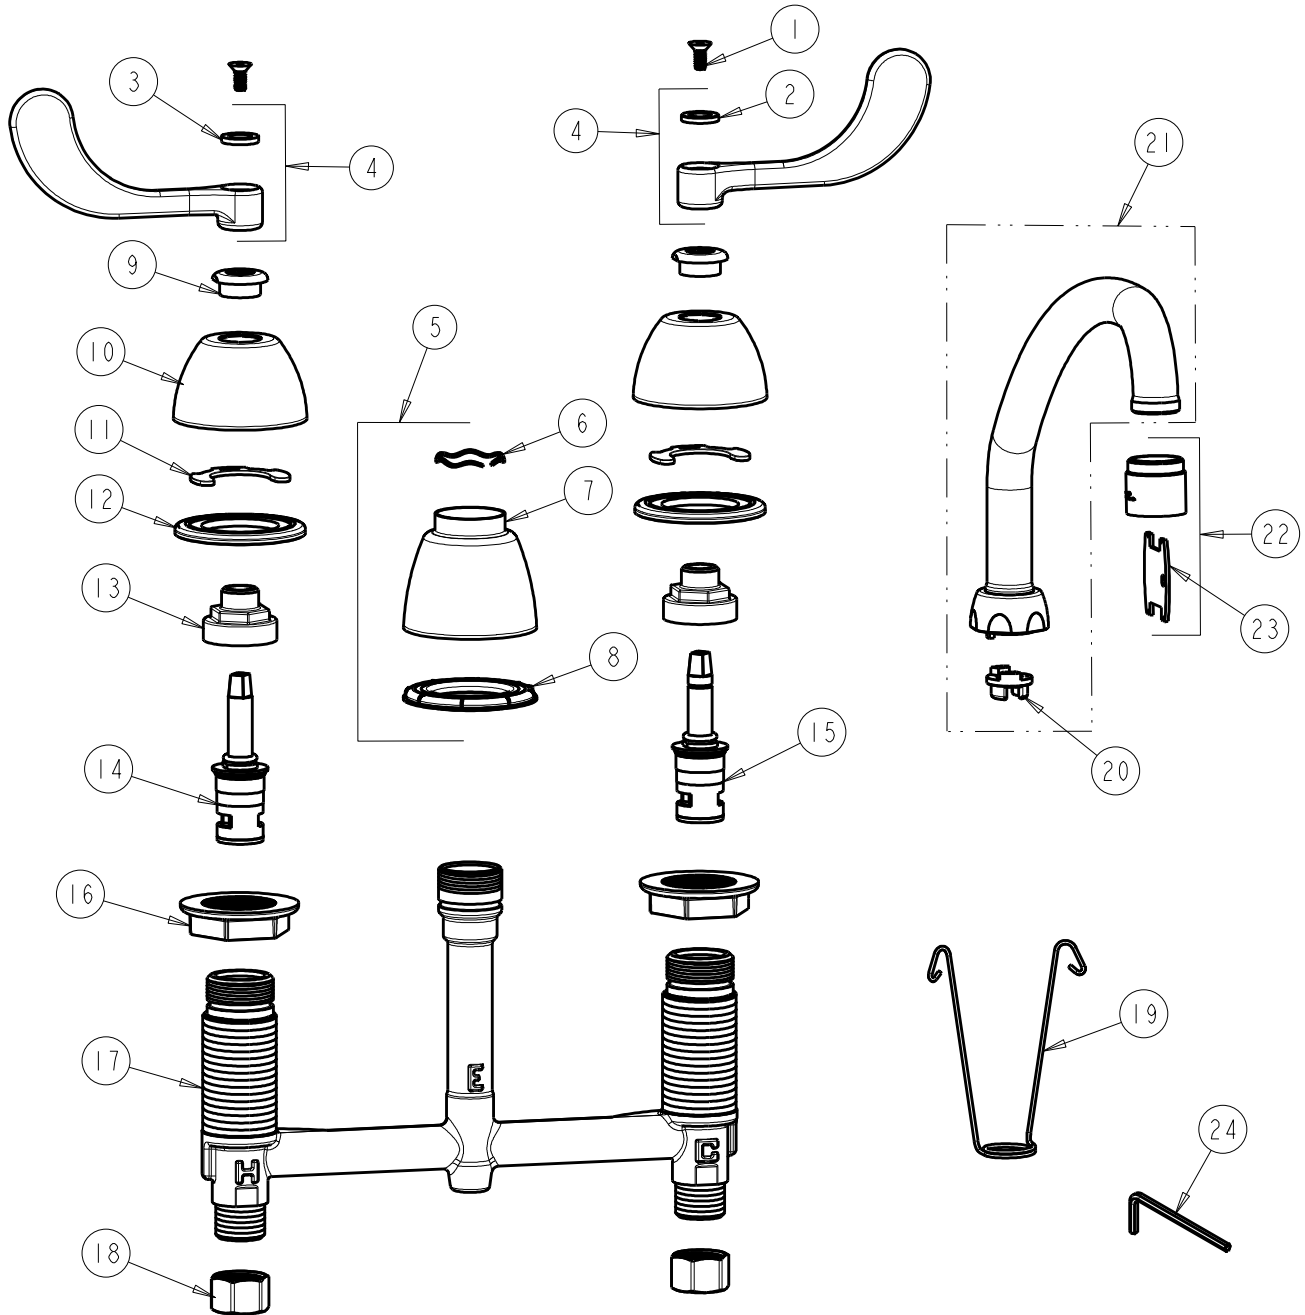

CHICAGO FAUCETS
a Geberit company

2100 South Clearwater Drive
Des Plaines, IL 60018
Phone: 847-803-5000
Fax: 847-803-5454
www.chicagofaucets.com

REPAIR PARTS

FITTING NO.

786-RSL9E3VP317XKCP

SUBMITTED MODEL NO.

ITEM NO.

BY: SID DATE: 07-01-11

CHK: *[Signature]* REV: 09-20-12

FOR TECHNICAL ASSISTANCE
1-800-TEC-TRUE (1-800-832-8783)

ITEM	PART NO.	DESCRIPTION	ITEM	PART NO.	DESCRIPTION
1	420-020JKNF	SCREW, 1/8 FLAT HEX HEAD X 1/2	13	274-014JKRBF	NUT, CAP
2	633-123JKNF	INDEX BUTTON (BLUE)	14	377-XKLHJKNF	LH CERAMIC CARTRIDGE 1/4
3	633-023JKNF	INDEX BUTTON (RED)	15	377-XKRHJKNF	RH CERAMIC CARTRIDGE 1/4
4	317-PRJKCP	HANDLE, 4" WRISTBLADE (PAIR)	16	250-004JKNF	LOCKNUT
5	785-400JKCP	KIT, SPOUT ESCUTCHEON	17	----	BODY, VALVE
6	50-038JKNF	WAVE WASHER	18	49-005JKRBF	COUPLING NUT
7	785-400JKCP	ESCUTCHEON, SPOUT BASE	19	200-008JKNF	HANGER
8	888-027JKNF	SPOUT ESCUTCHEON WASHER	20	786-001JKRBF	ADAPTER, RESTRICTED SWING
9	422-113JKCP	ESCUTCHEON NUT	21	L9ARSJKCP	FOR PARTS SEE L9AESJKCP
10	250-082JKCP	ESCUTCHEON	22	E3VPJKCP	VP SOFTFLO AERATOR 2.2 GPM
11	200-009JKNF	CLIP, RETAIN	23	3-024JKRCF	KEY, VP
12	888-026JKNF	WASHER, SEALING	24	420-022JKNF	WRENCH, VP 1/8 HEX