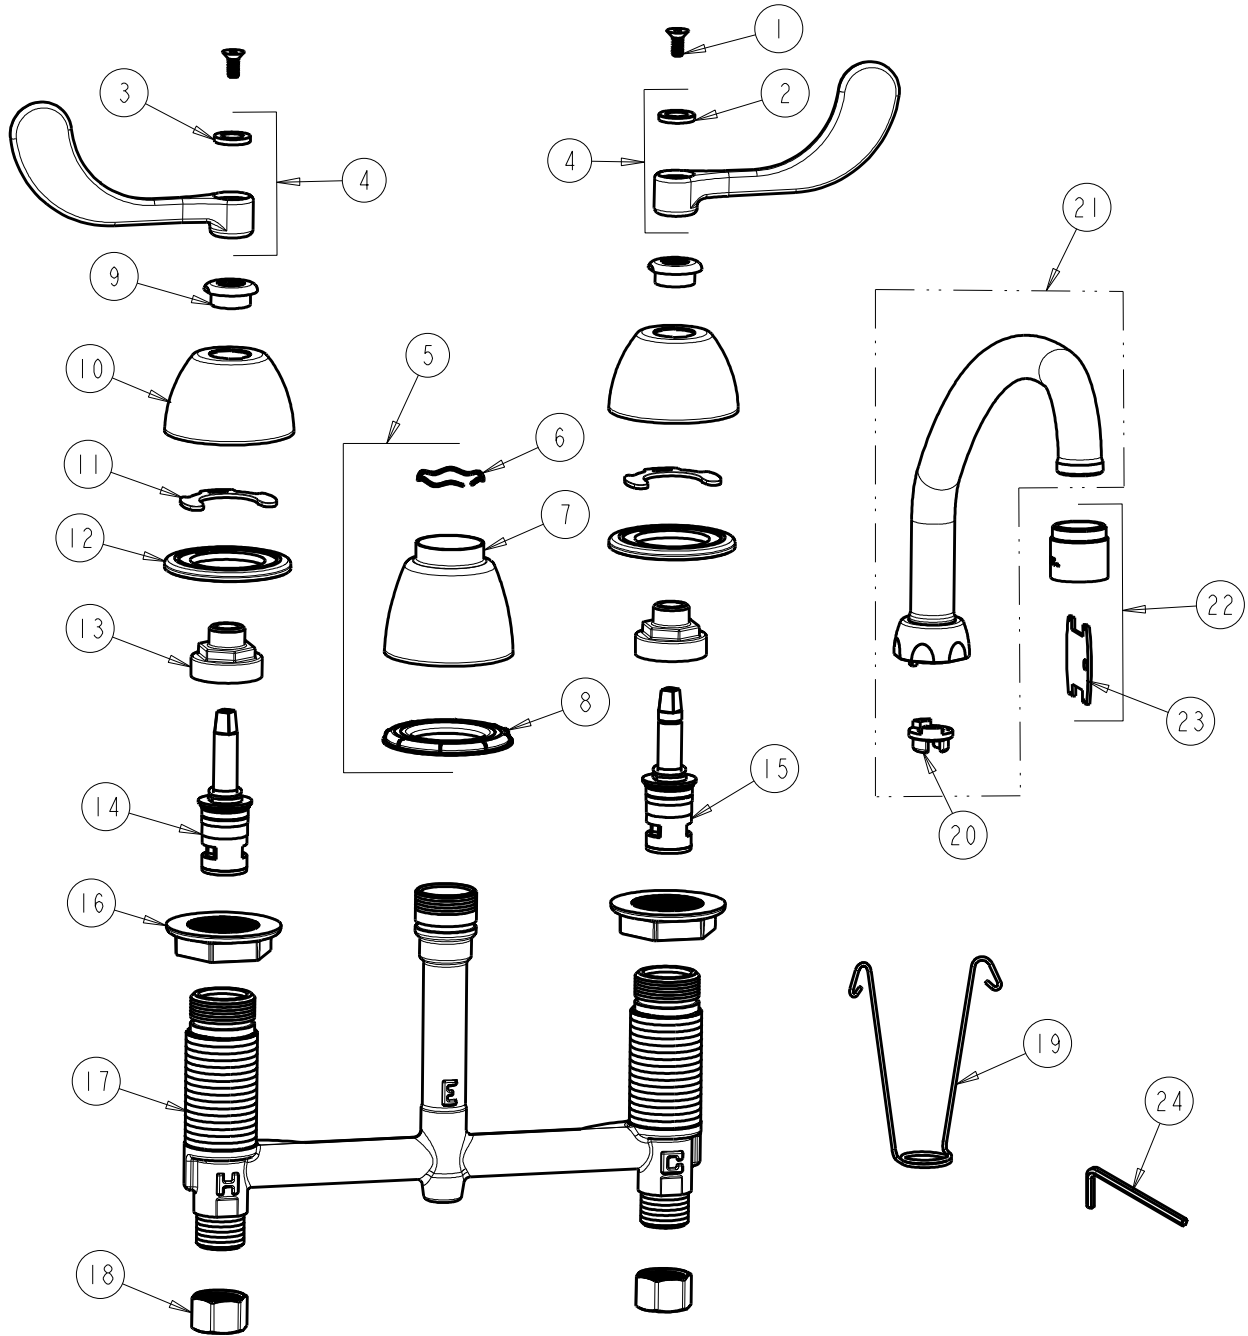

**CHICAGO FAUCETS**  
a Geberit company

2100 South Clearwater Drive  
Des Plaines, IL 60018  
Phone: 847-803-5000  
Fax: 847-803-5454  
www.chicagofaucets.com

**REPAIR PARTS**

FITTING NO.

**786-RSL9E35VP317XKABCP**

SUBMITTED MODEL NO.

BY: SID DATE: 06-30-11

CHK: *[Signature]* REV: 09-20-12

ITEM NO.

**FOR TECHNICAL ASSISTANCE**  
**1-800-TEC-TRUE (1-800-832-8783)**

ITEM	PART NO.	DESCRIPTION	ITEM	PART NO.	DESCRIPTION
1	420-020JKNF	SCREW, 1/8 FLAT HEX HEAD X 1/2	13	274-014JKRBF	NUT, CAP
2	633-123JKNF	INDEX BUTTON (BLUE)	14	377-XKLHJKABNF	LH CERAMIC CARTRIDGE 1/4
3	633-023JKNF	INDEX BUTTON (RED)	15	377-XKRHJKABNF	RH CERAMIC CARTRIDGE 1/4
4	317-PRJKCP	HANDLE, 4" WRISTBLADE (PAIR)	16	250-004JKNF	LOCKNUT
5	785-400JKCP	KIT, SPOUT ESCUTCHEON	17	---	BODY, VALVE
6	50-038JKNF	WAVE WASHER	18	49-005JKRBF	COUPLING NUT
7	785-400JKCP	ESCUTCHEON, SPOUT BASE	19	200-008JKNF	HANGER
8	888-027JKNF	SPOUT ESCUTCHEON WASHER	20	786-001JKRBF	ADAPTER, RESTRICTED SWING
9	422-113JKCP	ESCUTCHEON NUT	21	L9ARSJKCP	FOR PARTS SEE L9AESJKCP
10	250-082JKCP	ESCUTCHEON	22	E35VPJKCP	SOFTFLO AERATOR 1.5GPM VR
11	200-009JKNF	CLIP, RETAIN	23	3-024JKRCF	KEY, VP
12	888-026JKNF	WASHER, SEALING	24	420-022JKNF	WRENCH, VP 1/8 HEX