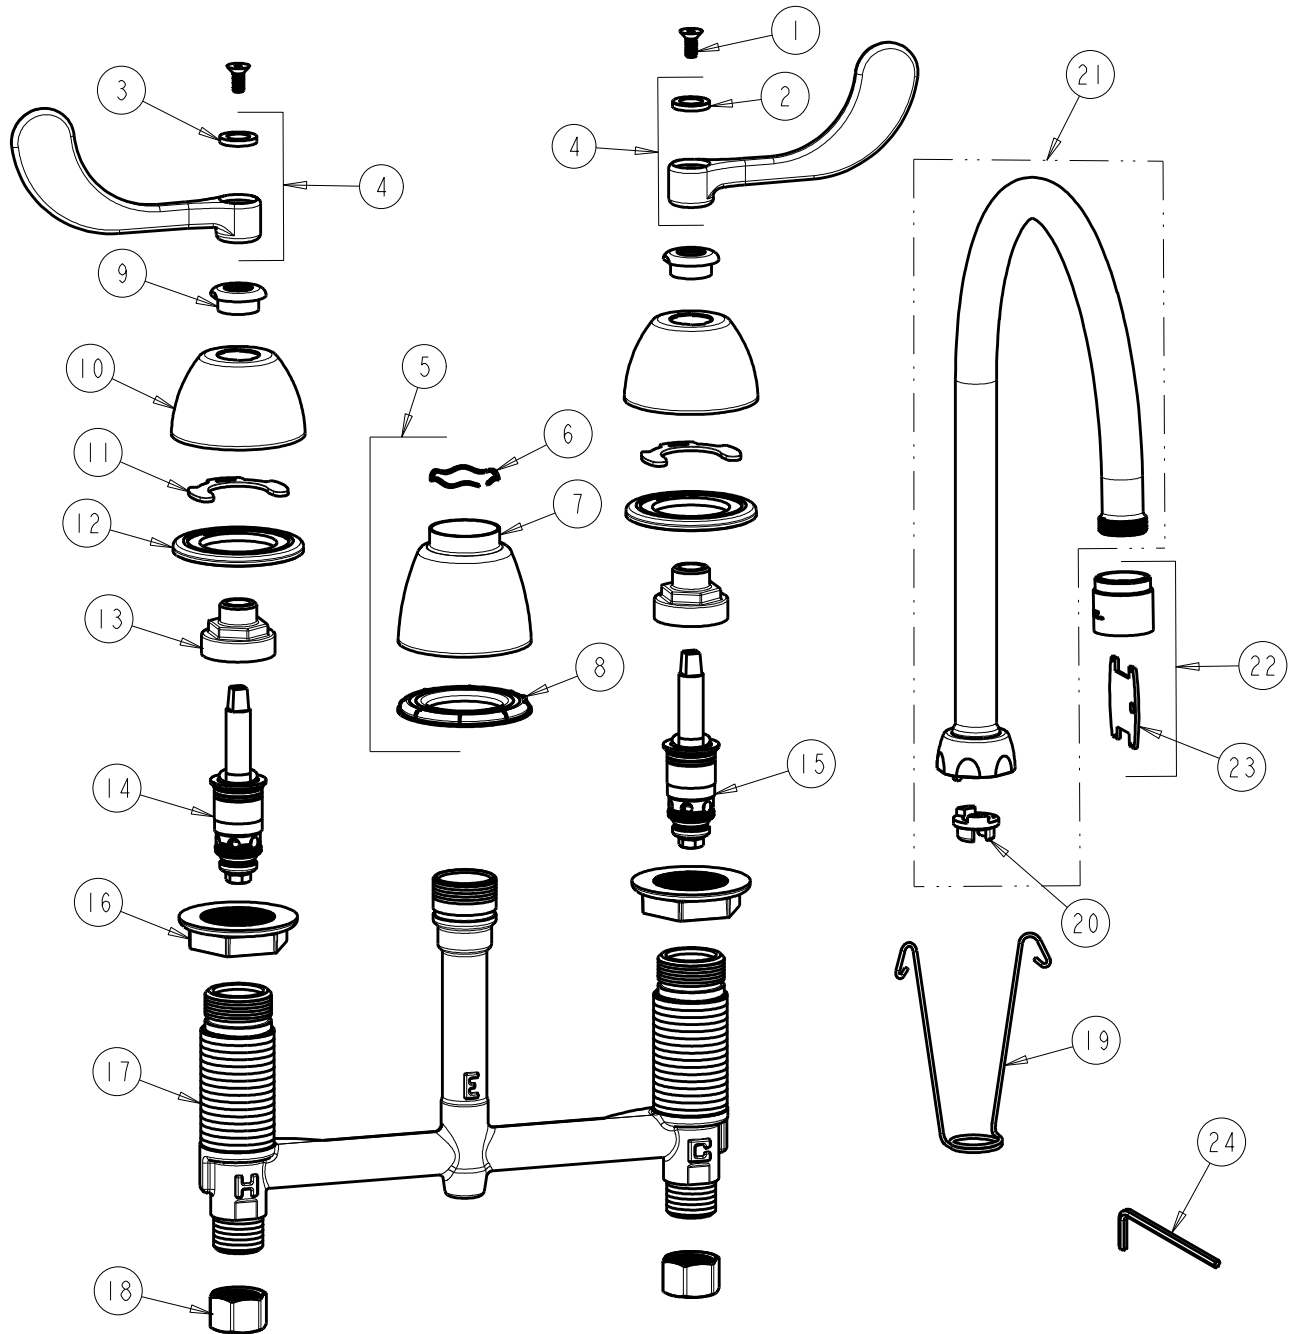

CHICAGO FAUCETS

a Geberit company

2100 South Clearwater Drive
Des Plaines, IL 60018
Phone: 847-803-5000
Fax: 847-803-5454
www.chicagofaucets.com

REPAIR PARTS

BY: SID DATE: 07-01-11
CHK: *[Signature]* REV: 09-20-12

FITTING NO.

786-RSGN8AE35VP317ABCP

SUBMITTED MODEL NO.

ITEM NO.

FOR TECHNICAL ASSISTANCE
1-800-TEC-TRUE (1-800-832-8783)

ITEM	PART NO.	DESCRIPTION	ITEM	PART NO.	DESCRIPTION
1	420-020JKNF	SCREW, 1/8 FLAT HEX HEAD X 1/2	13	274-014JKRBF	NUT, CAP
2	633-123JKNF	INDEX BUTTON (BLUE)	14	377-XTLHJKABNF	LH QUATURN CARTRIDGE
3	633-023JKNF	INDEX BUTTON (RED)	15	377-XTRHJKABNF	RH QUATURN CARTRIDGE
4	317-PRJKCP	HANDLE, 4" WRISTBLADE (PAIR)	16	250-004JKNF	LOCKNUT
5	785-400JKCP	KIT, SPOUT ESCUTCHEON	17	---	BODY, VALVE
6	50-038JKNF	WAVE WASHER	18	49-005JKRBF	COUPLING NUT
7	785-400JKCP	ESCUTCHEON, SPOUT BASE	19	200-008JKNF	HANGER
8	888-027JKNF	SPOUT ESCUTCHEON WASHER	20	786-001JKRBF	ADAPTER, RESTRICTED SWING
9	422-113JKCP	ESCUTCHEON NUT	21	GN8ARSJKCP	FOR PARTS SEE GN8ARSJKCP
10	250-082JKCP	ESCUTCHEON	22	E35VPJKCP	SOFTFLO AERATOR 1.5GPM VR
11	200-009JKNF	CLIP, RETAIN	23	3-024JKRCF	KEY, VP
12	888-026JKNF	WASHER, SEALING	24	420-022JKNF	WRENCH, VP 1/8 HEX