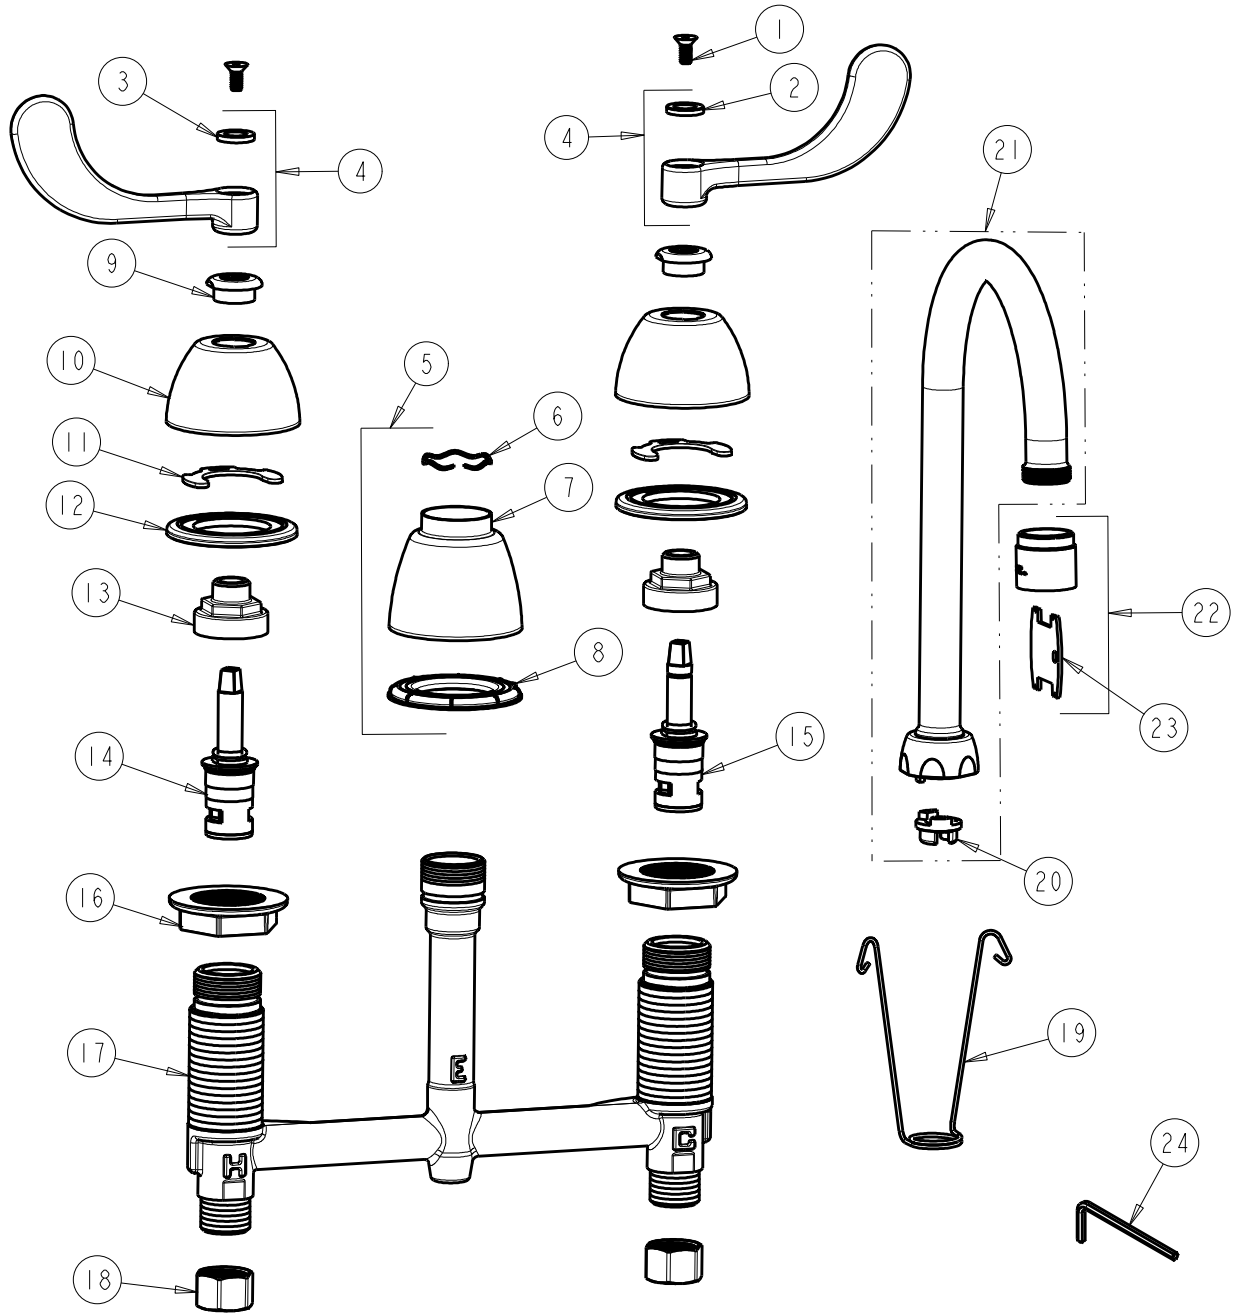

**CHICAGO FAUCETS**  
a Geberit company

2100 South Clearwater Drive  
Des Plaines, IL 60018  
Phone: 847-803-5000  
Fax: 847-803-5454  
www.chicagofaucets.com

**REPAIR PARTS**

FITTING NO.

**786-RSGN2AE3VP317XKCP**

SUBMITTED MODEL NO.

ITEM NO.

BY: SID DATE: 07-01-11

CHK: *[Signature]* REV: 09-20-12

**FOR TECHNICAL ASSISTANCE**  
1-800-TEC-TRUE (1-800-832-8783)

ITEM	PART NO.	DESCRIPTION	ITEM	PART NO.	DESCRIPTION
1	420-020JKNF	SCREW, 1/8 FLAT HEX HEAD X 1/2	13	274-014JKRBF	NUT, CAP
2	633-123JKNF	INDEX BUTTON (BLUE)	14	377-XKLHJKNF	LH CERAMIC CARTRIDGE 1/4
3	633-023JKNF	INDEX BUTTON (RED)	15	377-XKRHJKNF	RH CERAMIC CARTRIDGE 1/4
4	317-PRJKCP	HANDLE, 4" WRISTBLADE (PAIR)	16	250-004JKNF	LOCKNUT
5	785-400JKCP	KIT, SPOUT ESCUTCHEON	17	—	BODY, VALVE
6	50-038JKNF	WAVE WASHER	18	49-005JKRBF	COUPLING NUT
7	785-400JKCP	ESCUTCHEON, SPOUT BASE	19	200-008JKNF	HANGER
8	888-027JKNF	SPOUT ESCUTCHEON WASHER	20	786-001JKRBF	ADAPTER, RESTRICTED SWING
9	422-113JKCP	ESCUTCHEON NUT	21	GN2ARSJKCP	FOR PARTS SEE GN2ARSJKCP
10	250-082JKCP	ESCUTCHEON	22	E3VPJKCP	VP SOFTFLO AERATOR 2.2 GPM
11	200-009JKNF	CLIP, RETAIN	23	3-024JKRCF	KEY, VP
12	888-026JKNF	WASHER, SEALING	24	420-022JKNF	WRENCH, VP 1/8 HEX