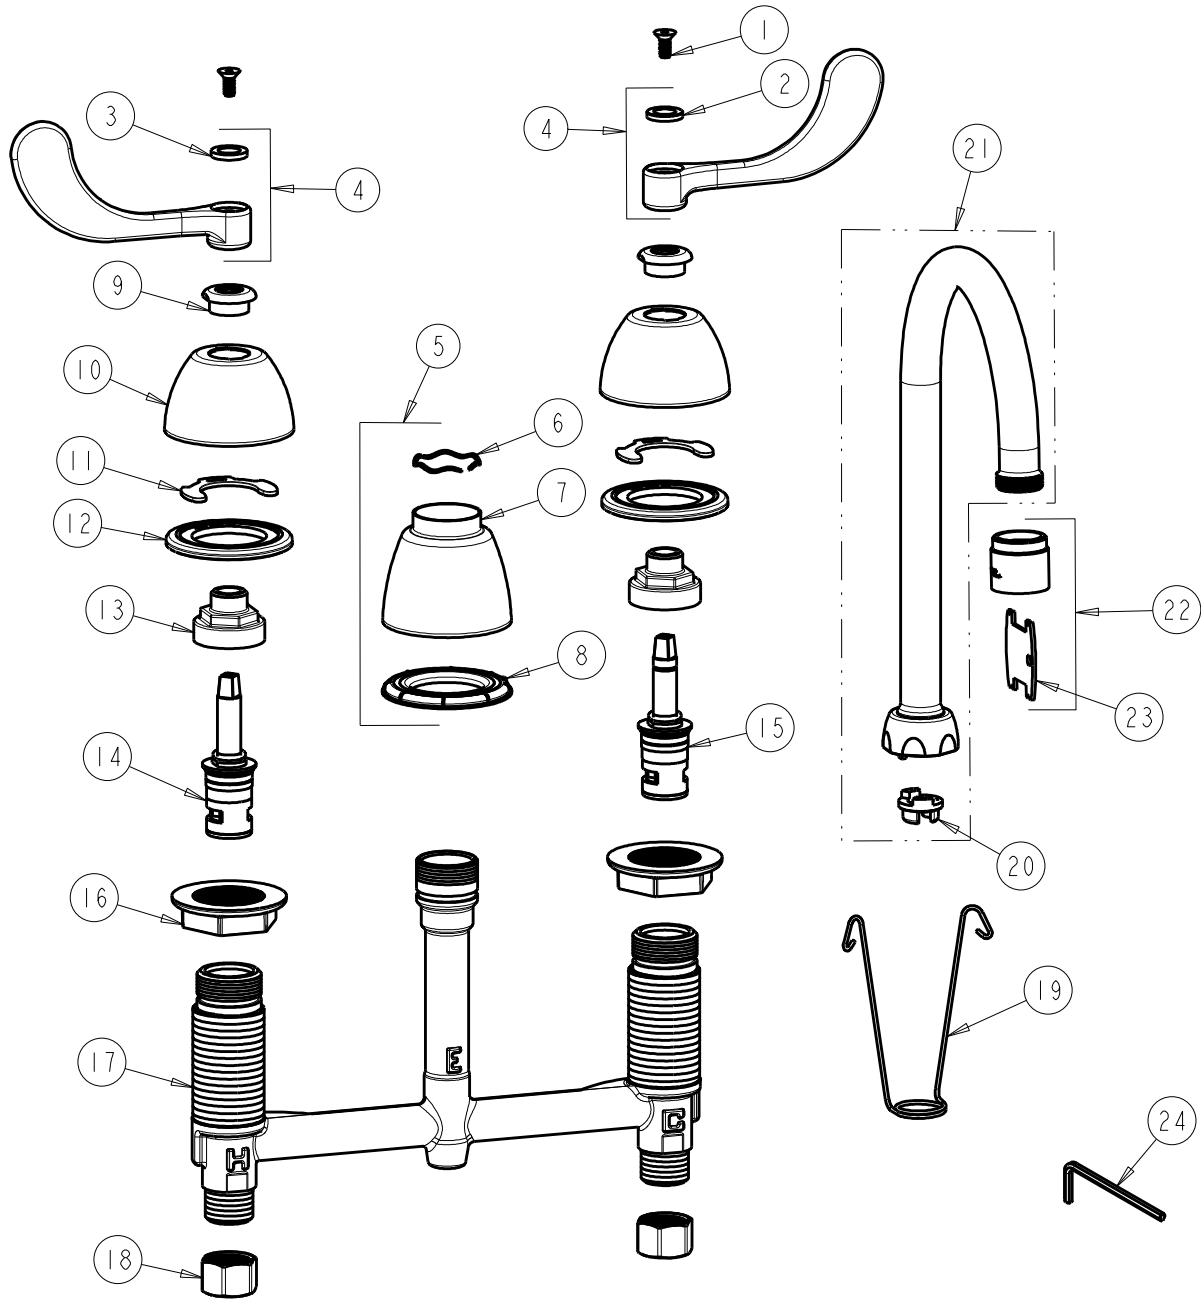

**CHICAGO FAUCETS**  
a Geberit company

2100 South Clearwater Drive  
Des Plaines, IL 60018  
Phone: 847-803-5000  
Fax: 847-803-5454  
www.chicagofaucets.com

**REPAIR PARTS**

FITTING NO.  
**786-RSGN2AE35VP317XKABCP**

SUBMITTED MODEL NO.

**FOR TECHNICAL ASSISTANCE**  
1-800-TEC-TRUE (1-800-832-8783)

BY: SID DATE: 07-01-11  
CHK: [Signature] REV: 09-20-12

ITEM NO.

ITEM	PART NO.	DESCRIPTION	ITEM	PART NO.	DESCRIPTION
1	420-020JKNF	SCREW, 1/8 FLAT HEX HEAD X 1/2	13	274-014JKRBF	NUT, CAP
2	633-123JKNF	INDEX BUTTON (BLUE)	14	377-XKLHJKABNF	LH CERAMIC CARTRIDGE 1/4
3	633-023JKNF	INDEX BUTTON (RED)	15	377-XKRHJKABNF	RH CERAMIC CARTRIDGE 1/4
4	317-PRJKCP	HANDLE, 4" WRISTBLADE (PAIR)	16	250-004JKNF	LOCKNUT
5	785-400JKCP	KIT, SPOUT ESCUTCHEON	17	-----	BODY, VALVE
6	50-038JKNF	WAVE WASHER	18	49-005JKRBF	COUPLING NUT
7	785-400JKCP	ESCUTCHEON, SPOUT BASE	19	200-008JKNF	HANGER
8	888-027JKNF	SPOUT ESCUTCHEON WASHER	20	786-001JKRBF	ADAPTER, RESTRICTED SWING
9	422-113JKCP	ESCUTCHEON NUT	21	GN2ARSJKCP	FOR PARTS SEE GN2ARSJKCP
10	250-082JKCP	ESCUTCHEON	22	E35VPJKCP	SOFTFLO AERATOR 1.5GPM VR
11	200-009JKNF	CLIP, RETAIN	23	3-024JKRCF	KEY, VP
12	888-026JKNF	WASHER, SEALING	24	420-022JKNF	WRENCH, VP 1/8 HEX