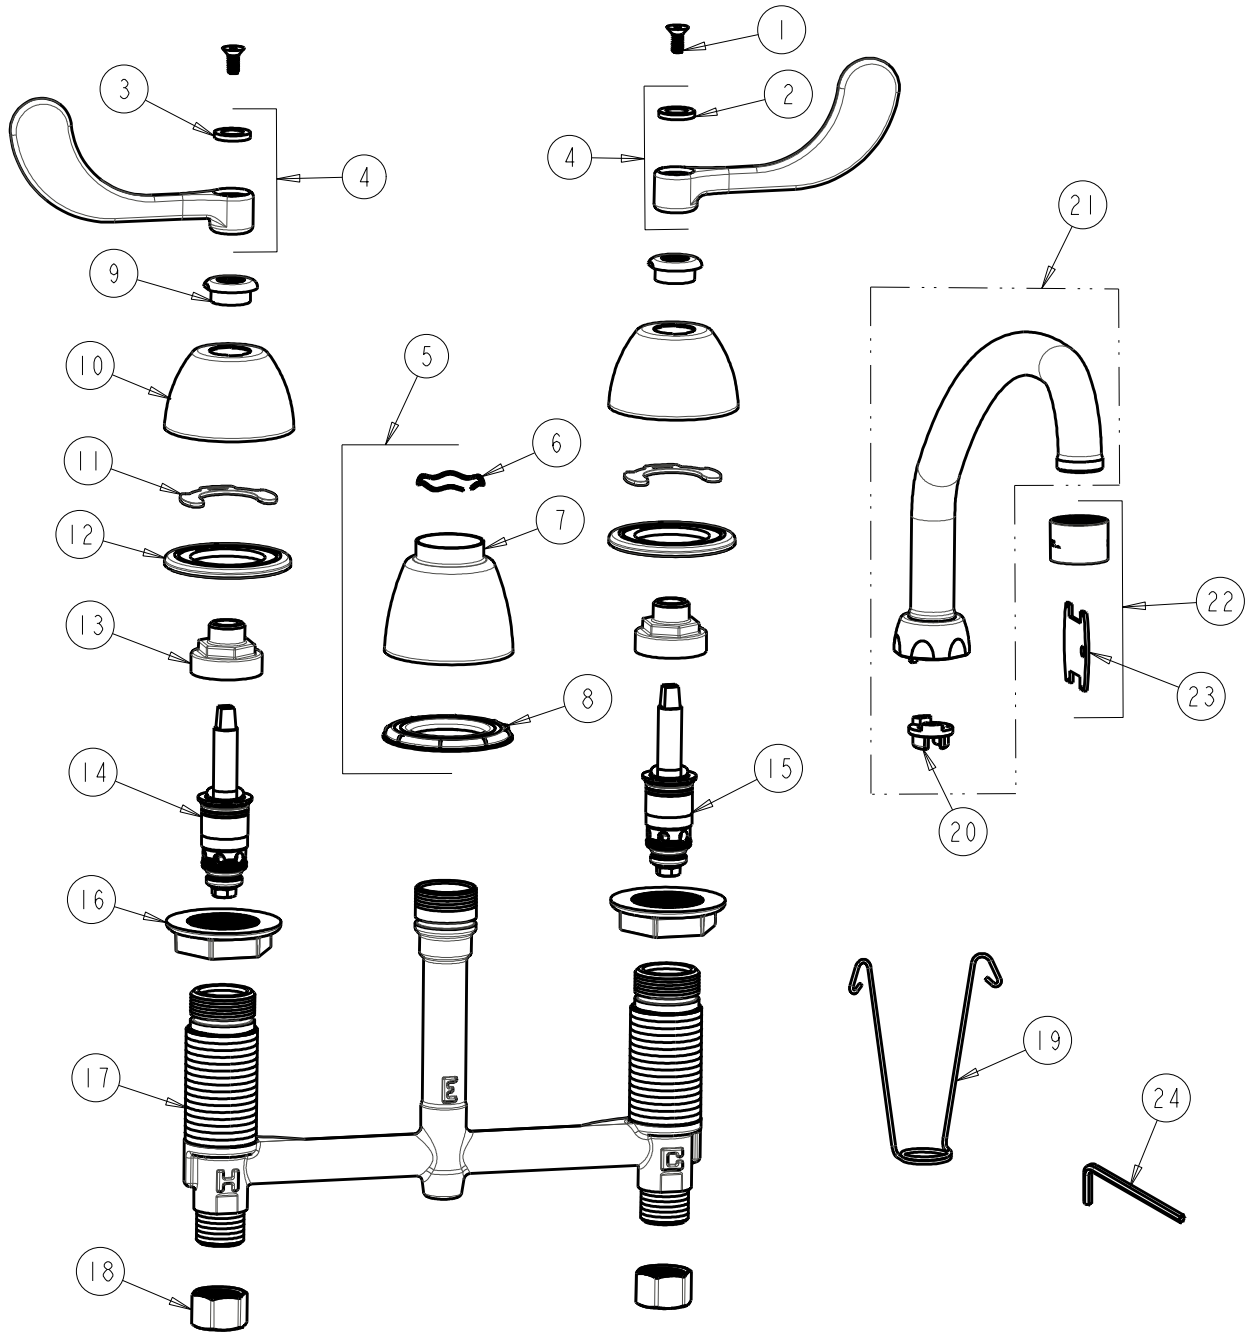

FITTING NO.

786-LR9E3V317AB

SUBMITTED MODEL NO.

ITEM NO.

FOR TECHNICAL ASSISTANCE
1-800-TEC-TRUE (1-800-832-8783)

ITEM	PART NO.	DESCRIPTION	ITEM	PART NO.	DESCRIPTION
1	420-020JKNF	SCREW, 1/8 FLAT HEX HEAD X 1/2	13	274-014JKRBF	NUT, CAP
2	633-123JKNF	INDEX BUTTON (BLUE)	14	377-XTLHJKABNF	LH QUATURN CARTRIDGE
3	633-023JKNF	INDEX BUTTON (RED)	15	377-XTRHJKABNF	RH QUATURN CARTRIDGE
4	317-PRJKCP	HANDLE, 4" WRISTBLADE (PAIR)	16	250-004JKNF	LOCKNUT
5	785-400JKCP	KIT, SPOUT ESCUTCHEON	17	-----	BODY, VALVE
6	50-038JKNF	WAVE WASHER	18	49-005JKRBF	COUPLING NUT
7	785-400JKCP	ESCUTCHEON, SPOUT BASE	19	200-008JKNF	HANGER
8	888-027JKNF	SPOUT ESCUTCHEON WASHER	20	786-001JKRBF	ADAPTER, RESTRICTED SWING
9	422-113JKCP	ESCUTCHEON NUT	21	L9ARSJKABCP	FOR PARTS SEE L9ARSJKABCP
10	250-082JKCP	ESCUTCHEON	22	E3VPJKABCP	OUTLET VP, AERATOR 2.2 GPM
11	200-009JKNF	CLIP, RETAIN	23	3-024JKRCF	KEY, VP
12	888-026JKNF	WASHER, SEALING	24	420-022JKNF	WRENCH, VP 1/8 HEX