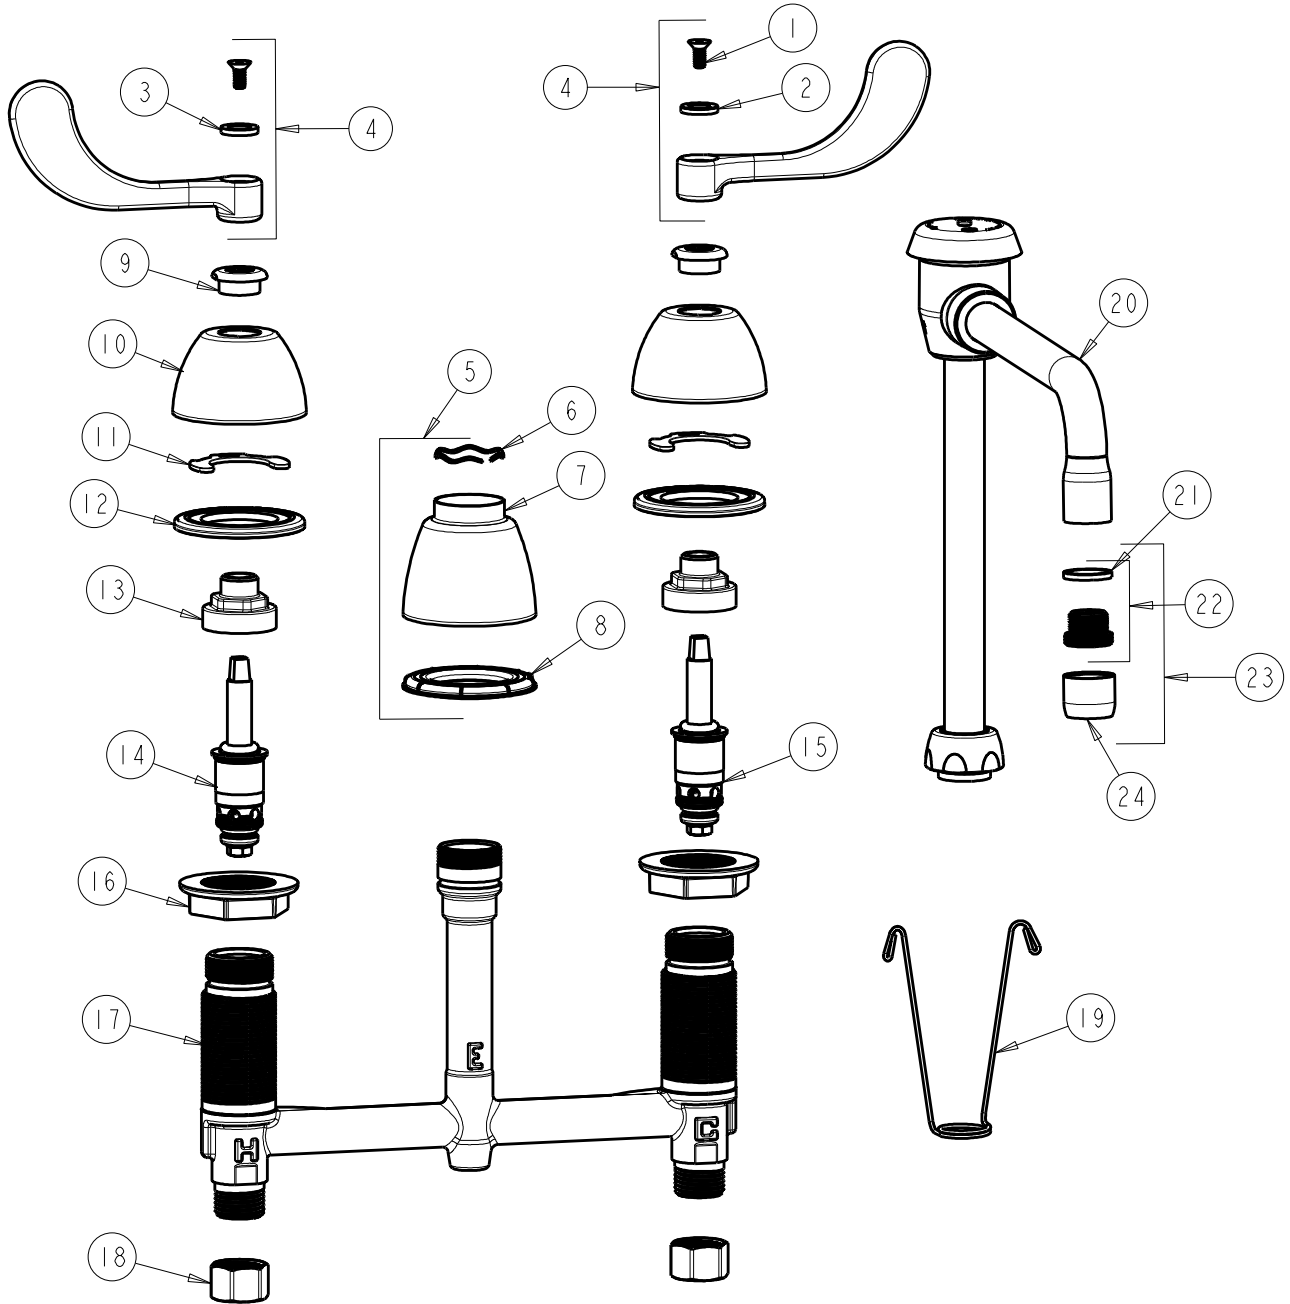

CHICAGO FAUCETS
a Geberit company

2100 South Clearwater Drive
Des Plaines, IL 60018
Phone: 847-803-5000
Fax: 847-803-5454
www.chicagofaucets.com

REPAIR PARTS

FITTING NO.

786-GN8BVBE3-2ABCP

SUBMITTED MODEL NO.

ITEM NO.

FOR TECHNICAL ASSISTANCE
1-800-TEC-TRUE (1-800-832-8783)

BY: SID DATE: 08-14-18
CHK: *[Signature]* REV:

ITEM	PART NO.	DESCRIPTION	ITEM	PART NO.	DESCRIPTION
1	420-020JKNF	SCREW, 1/8 FLAT HEX HEAD X 1/2	13	274-014JKRBF	NUT, CAP
2	633-123JKNF	INDEX BUTTON (BLUE)	14	377-XTLHJKABNF	LH QUATURN CARTRIDGE
3	633-023JKNF	INDEX BUTTON (RED)	15	377-XTRHJKABNF	RH QUATURN CARTRIDGE
4	317-PRJKCP	HANDLE, 4" WRISTBLADE (PAIR)	16	250-004JKNF	LOCKNUT
5	785-400JKKCP	KIT, SPOUT ESCUTCHEON	17	-----	BODY, VALVE
6	50-038JKNF	WAVE WASHER	18	49-005JKRBF	COUPLING NUT
7	785-400JKCP	ESCUTCHEON, SPOUT BASE	19	200-008JKNF	HANGER
8	888-027JKNF	SPOUT ESCUTCHEON WASHER	20	GN8BVBJKABCP	VACUUM BREAKER SWING SPOUT
9	422-113JKCP	ESCUTCHEON NUT	21	229-003JKABNF	WASHER
10	250-082JKCP	ESCUTCHEON	22	K2JKABRCF	ADAPTER w/WASHER
11	200-009JKNF	CLIP, RETAIN	23	E3-2JKABCP	OUTLET, AERATOR&ADAPTER 2.2 GPM
12	888-026JKNF	WASHER, SEALING	24	E3JKABCP	SOFTFLO AERATOR 2.2 GPM