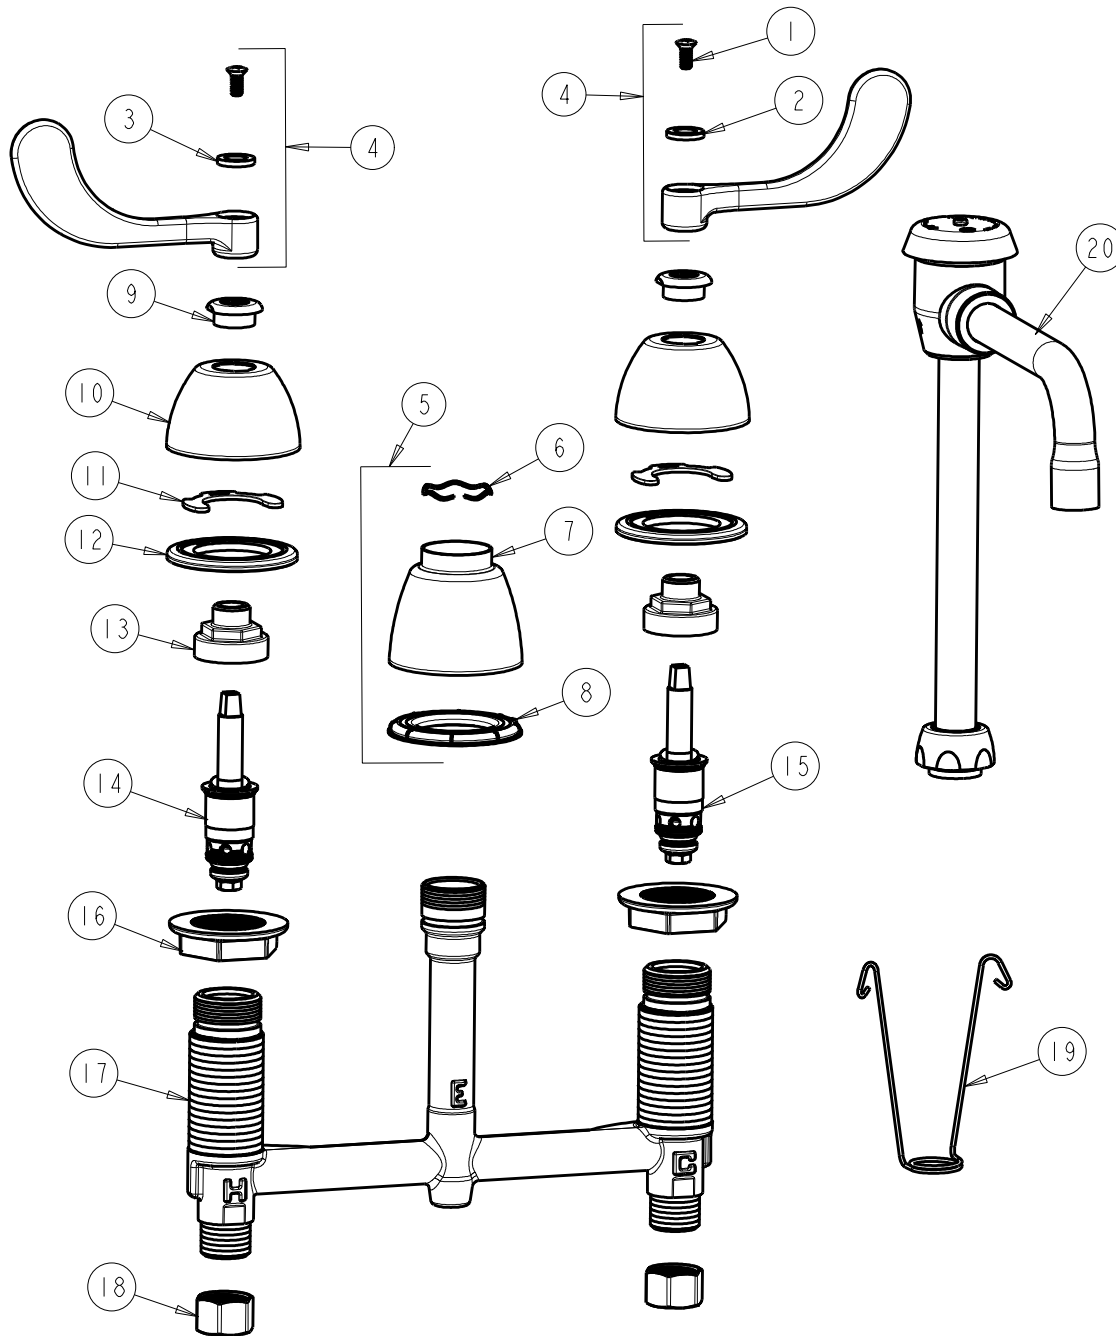

786-GN2BVBBCP

SUBMITTED MODEL NO.

ITEM NO.

FOR TECHNICAL ASSISTANCE
1-800-TEC-TRUE (1-800-832-8783)

ITEM	PART NO.	DESCRIPTION	ITEM	PART NO.	DESCRIPTION
1	420-010JKRCF	SCREW, 10-32 UNC PH 1/2	11	200-009JKNF	CLIP, RETAIN
2	633-123JKNF	INDEX BUTTON (BLUE)	12	888-026JKNF	WASHER, SEALING
3	633-023JKNF	INDEX BUTTON (RED)	13	274-014JKRBF	NUT, CAP
4	317-PRJKCP	HANDLE, 4" WRISTBLADE (PAIR)	14	377-XTLHJKNF	LH QUATURN CARTRIDGE
5	785-400JKCP	SPOUT ESCUTCHEON KIT	15	377-XTRHJKNF	RH QUATURN CARTRIDGE
6	50-038JKNF	WAVE WASHER	16	250-004JKNF	LOCKNUT
7	785-400JKCP	ESCUTCHEON, SPOUT BASE	17	—	BODY, VALVE
8	888-027JKNF	SPOUT ESCUTCHEON WASHER	18	49-005JKRBF	COUPLING NUT
9	422-113JKCP	ESCUTCHEON NUT	19	200-008JKNF	HANGER
10	250-082JKCP	ESCUTCHEON	20	GN2BVBKCP	VACUUM BREAKER SWING SPOUT