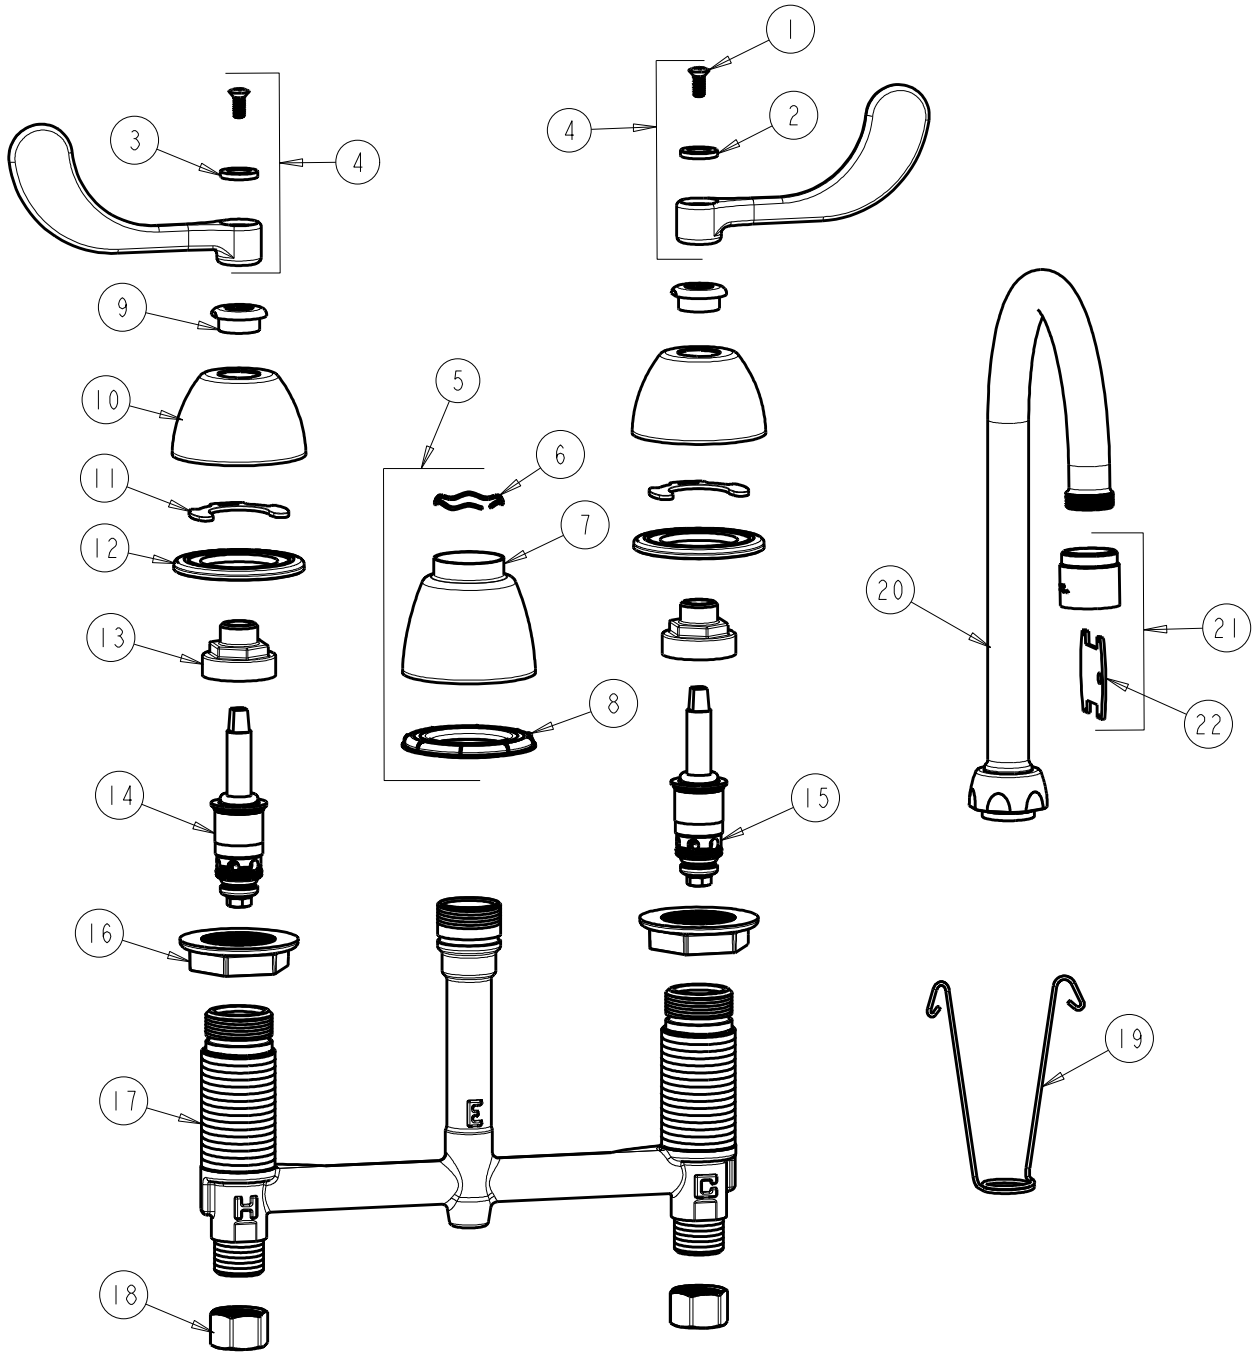

**CHICAGO FAUCETS**  
a Geberit company

2100 South Clearwater Drive  
Des Plaines, IL 60018  
Phone: 847-803-5000  
Fax: 847-803-5454  
www.chicagofaucets.com

**REPAIR PARTS**

FITTING NO.  
**786-E2805-5CP**  
SUBMITTED MODEL NO.

**FOR TECHNICAL ASSISTANCE**  
1-800-TEC-TRUE (1-800-832-8783)

BY: SID DATE: 10-11-02  
CHK: REV: 04-24-12

ITEM NO.

| ITEM | PART NO.     | DESCRIPTION                  | ITEM | PART NO.     | DESCRIPTION                   |
|------|--------------|------------------------------|------|--------------|-------------------------------|
| 1    | 420-010JKRCF | SCREW, 10-32 UNC PH 1/2      | 12   | 888-026JKNF  | WASHER, SEALING               |
| 2    | 633-123JKNF  | INDEX BUTTON (BLUE)          | 13   | 274-014JKRBF | NUT, CAP                      |
| 3    | 633-023JKNF  | INDEX BUTTON (RED)           | 14   | 377-XTLHJKNF | LH QUATURN CARTRIDGE          |
| 4    | 317-PRJKCP   | HANDLE, 4" WRISTBLADE (PAIR) | 15   | 377-XTRHJKNF | RH QUATURN CARTRIDGE          |
| 5    | 785-400JKCP  | SPOUT ESCUTCHEON KIT         | 16   | 250-004JKNF  | LOCKNUT                       |
| 6    | 50-038JKNF   | WAVE WASHER                  | 17   | -----        | BODY, VALVE                   |
| 7    | 785-400JKCP  | ESCUTCHEON, SPOUT BASE       | 18   | 49-005JKRBF  | COUPLING NUT                  |
| 8    | 888-027JKNF  | SPOUT ESCUTCHEON WASHER      | 19   | 200-008JKNF  | HANGER                        |
| 9    | 422-113JKCP  | ESCUTCHEON NUT               | 20   | GN2AJKCP     | SPOUT                         |
| 10   | 250-082JKCP  | ESCUTCHEON                   | 21   | E2805-5JKCP  | VANDAL RESISTANT SPRAY OUTLET |
| 11   | 200-009JKNF  | CLIP, RETAIN                 | 22   | 3-024JKRCF   | KEY, VP                       |