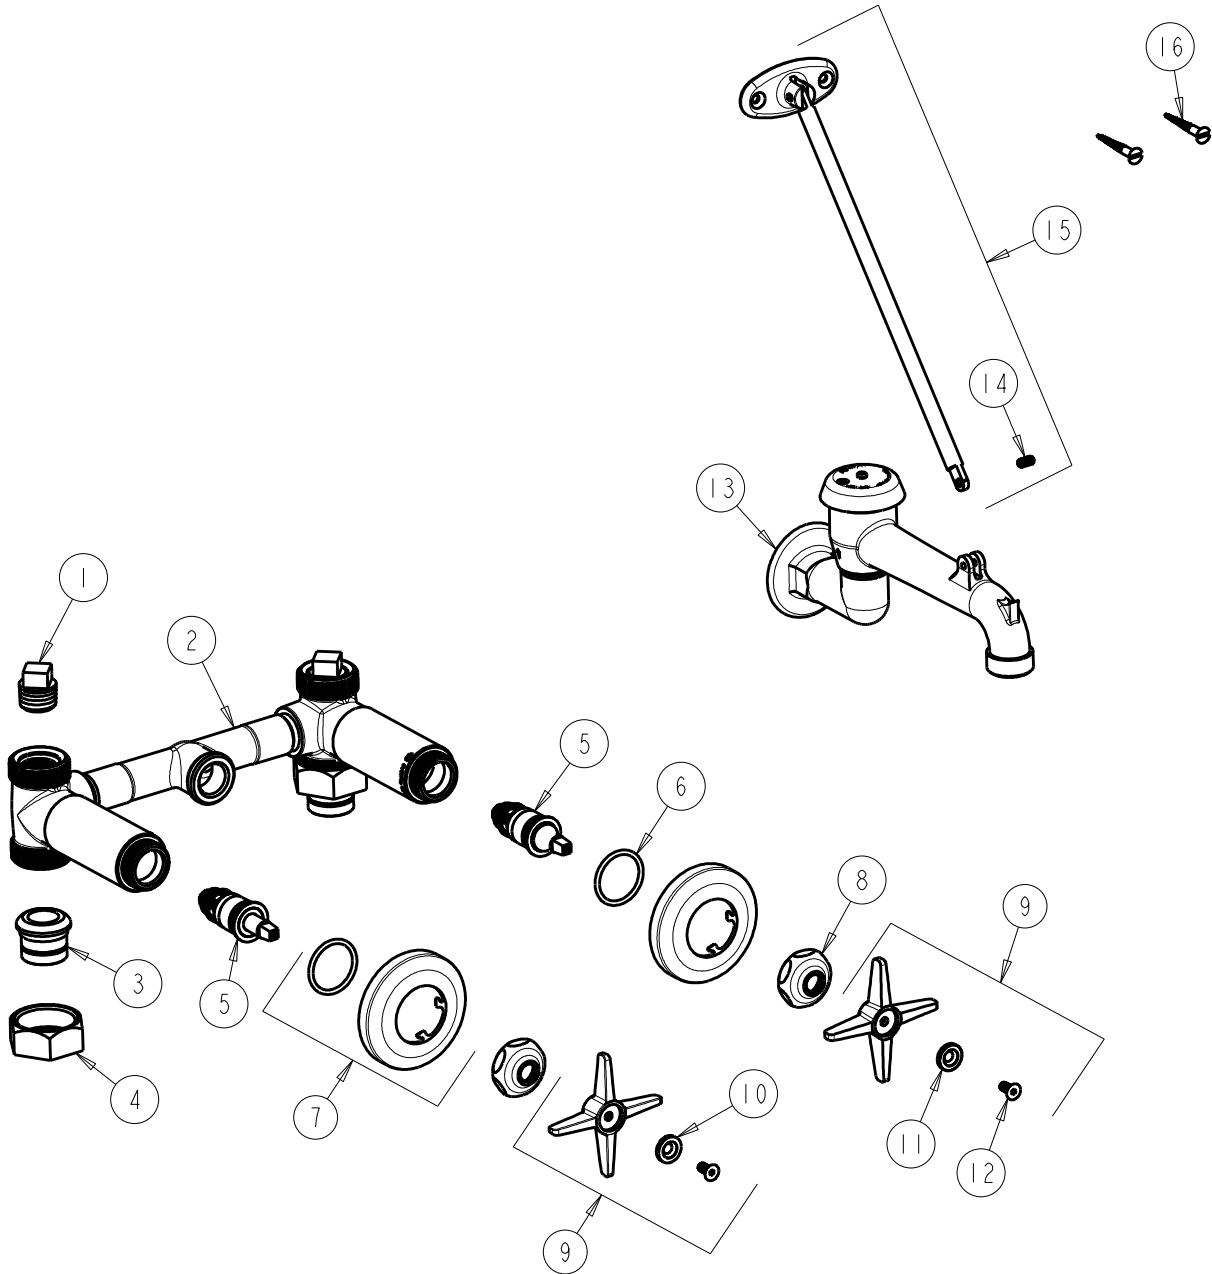

CHICAGO FAUCETS
a Geberit company

2100 South Clearwater Drive
Des Plaines, IL 60018
Phone: 847-803-5000
Fax: 847-803-5454
www.chicagofaucets.com

FOR TECHNICAL ASSISTANCE
1-800-TEC-TRUE (1-800-832-8783)

REPAIR PARTS

BY: SID DATE: 09-25-01
CHK: *SR* REV: 10-02-15

FITTING NO.

782-VBCP

SUBMITTED MODEL NO.

ITEM NO.

ITEM	PART NO.	DESCRIPTION	ITEM	PART NO.	DESCRIPTION
1	234-032JKABRCF	1/2 NPT PLUG	9	633-PRJKCP	4-ARM HANDLE ASSEMBLY
2	-----	VALVE BODY (NOT SOLD SEPARATELY)	10	633-023JKNF	INDEX BUTTON (RED)
3	177-003JKABRBF	UNION TAILPIECE	11	633-123JKNF	INDEX BUTTON (BLUE)
4	177-002JKCP	UNION NUT	12	420-020JKNF	SCREW, 1/8 FLAT HEX HEAD X 1/2
5	217-XTLHJKABNF	CARTRIDGE, SLO-COMPRESSION (LH)	13	782-001KVBJKCP	VB SPOUT WITH PAIL HOOK
6	5235-107JKNF	O-RING	14	665-116JKNF	SET SCREW
7	633-201JKCP	FLANGE & O-RING	15	897-013JKKCP	BRACE ROD ASSEMBLY
8	1-214JKCP	CAP	16	173-006JKCP	FLAT HEAD WOOD SCREW