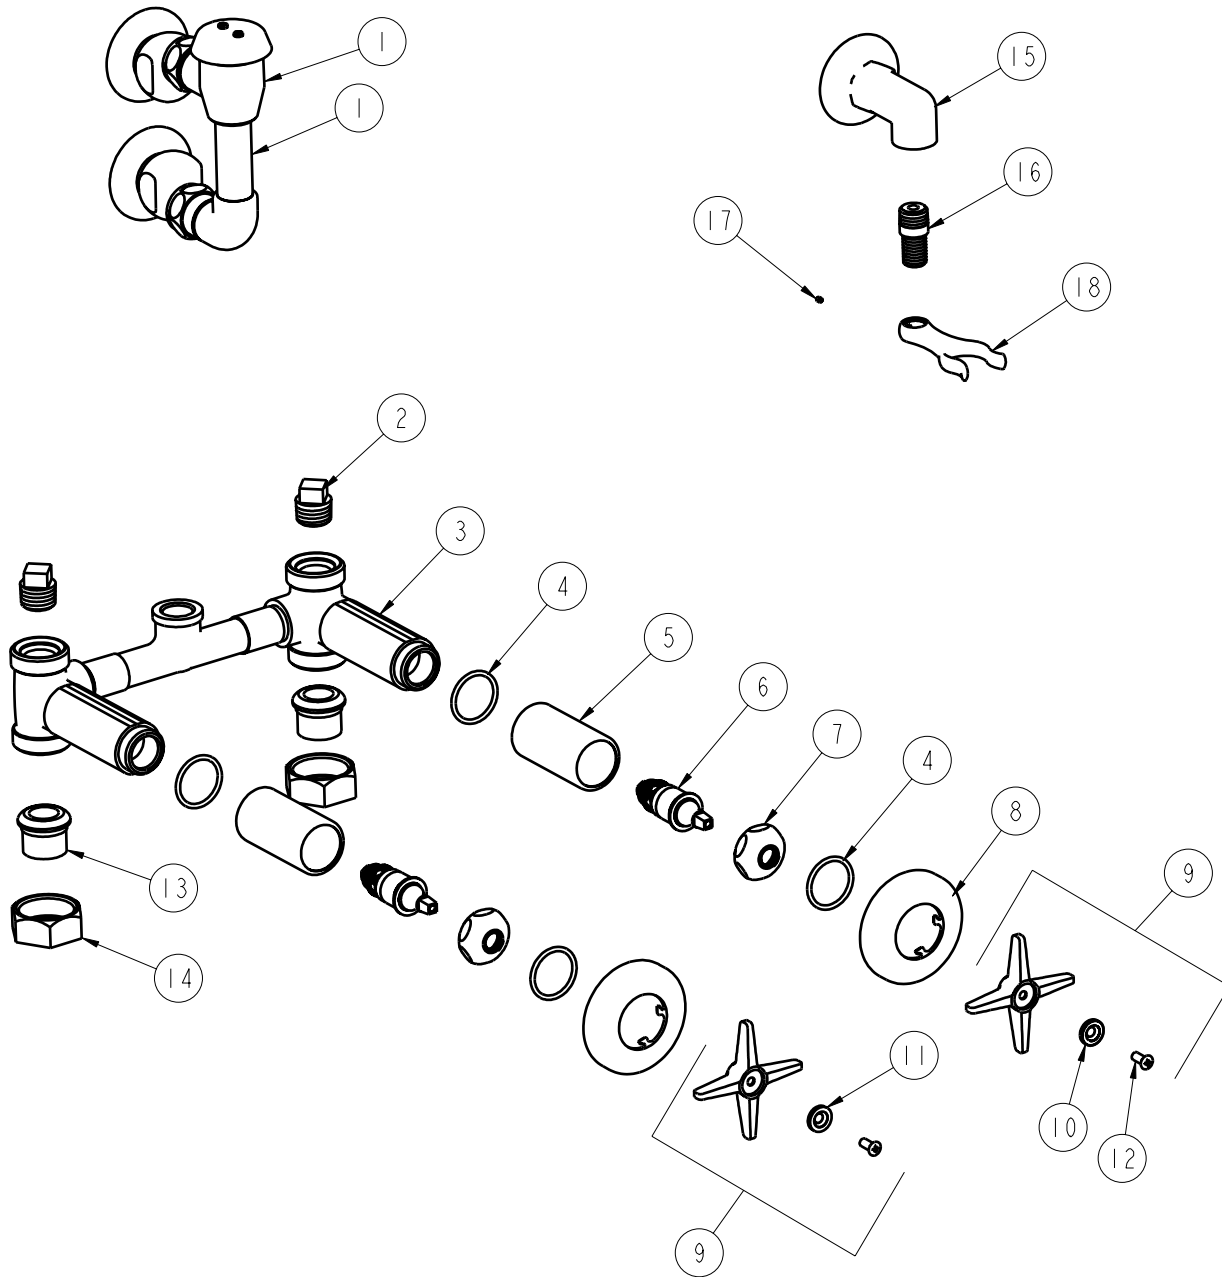

PARTS LIST

BY: SID
CHK'D:

FINISH: AS SPECIFIED
DATE: 11-07-06

778-VBGLESSHSEASSY

REV:

ITEM NO.	PART NO.	DESCRIPTION	ITEM NO.	PART NO.	DESCRIPTION
1	892	FOR PARTS SEE 892-G	12	420-010	SCREW
2	234-032	1/2 NPT PLUG	13	177-003	UNION TAILPIECE
3	-----	VALVE BODY (NOT SOLD SEPARATELY)	14	177-002	UNION NUT
4	5235-107	O-RING	15	777-033	ANGLE SHANK ASSEMBLY
5	5235-106	SLEEVE	16	777-031	HOSE ADAPTER
6	217-XTLH	SLO-COMPRESSION UNIT (LH)	17	777-013	SET SCREW
7	1-214	CAP	18	777-028	FORK
8	633-201	WALL FLANGE			
9	633-PR	4-ARM CROSS HANDLE ASSEMBLY			
10	633-123	INDEX BUTTON (BLUE)			
11	633-023	INDEX BUTTON (RED)			