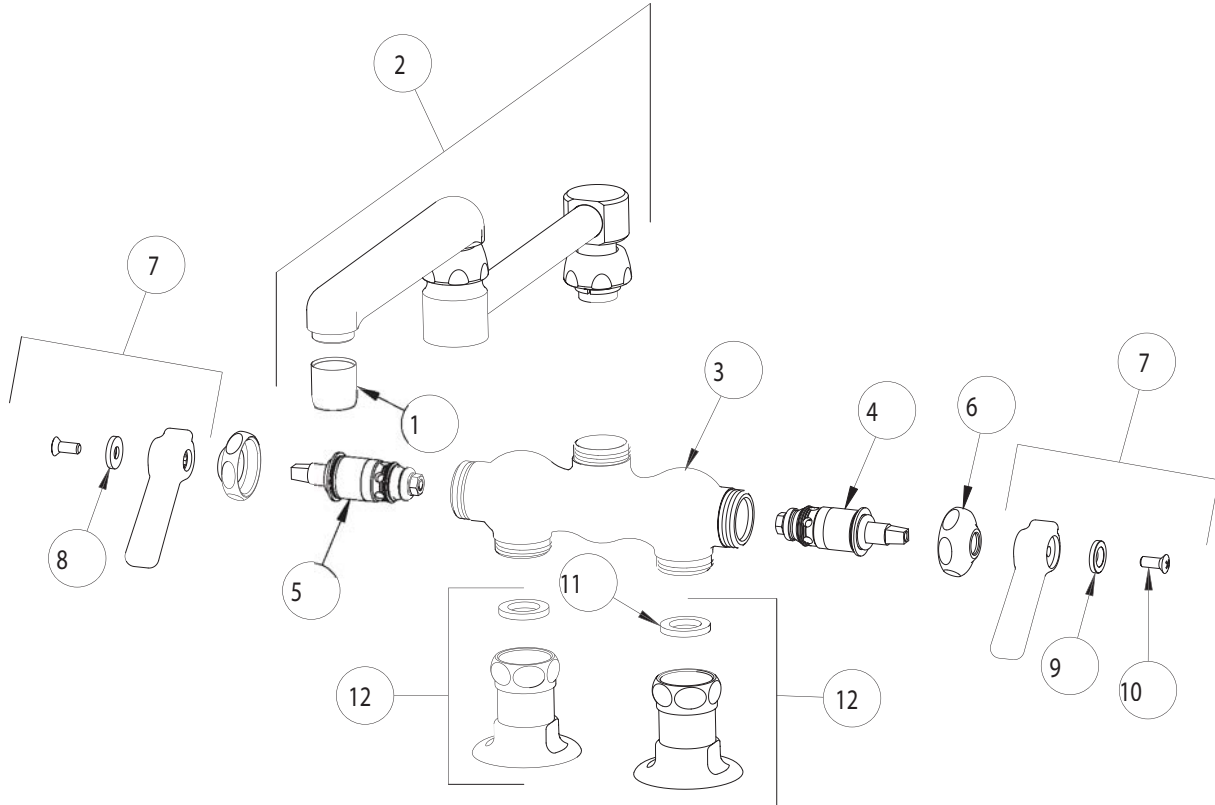

PARTS LIST

BY: SID
CHK'D:

FINISH:
DATE:

AS SPECIFIED
10-03-01

772-DJ13

ITEM NO.	PART NO.	DESCRIPTION	ITEM NO.	PART NO.	DESCRIPTION
1	E3	OUTLET	8	633-023	INDEX BUTTON (RED)
2	DJ13	FOR PARTS SEE DJ13 INCLUDES E3	9	633-123	INDEX BUTTON (BLUE)
3	-----	VALVE BODY (NOT SOLD SEPARATELY)	10	420-010	SCREW
4	1-099XT	QUATURN UNIT (RH)	11	1-011	WASHER
5	1-100XT	QUATURN UNIT (LH)	12	W	STRAIGHT SHANK ASSEMBLY w/WASHER
6	1-214	CAP			
7	369PR	LEVER HANDLE ASSEMBLY			