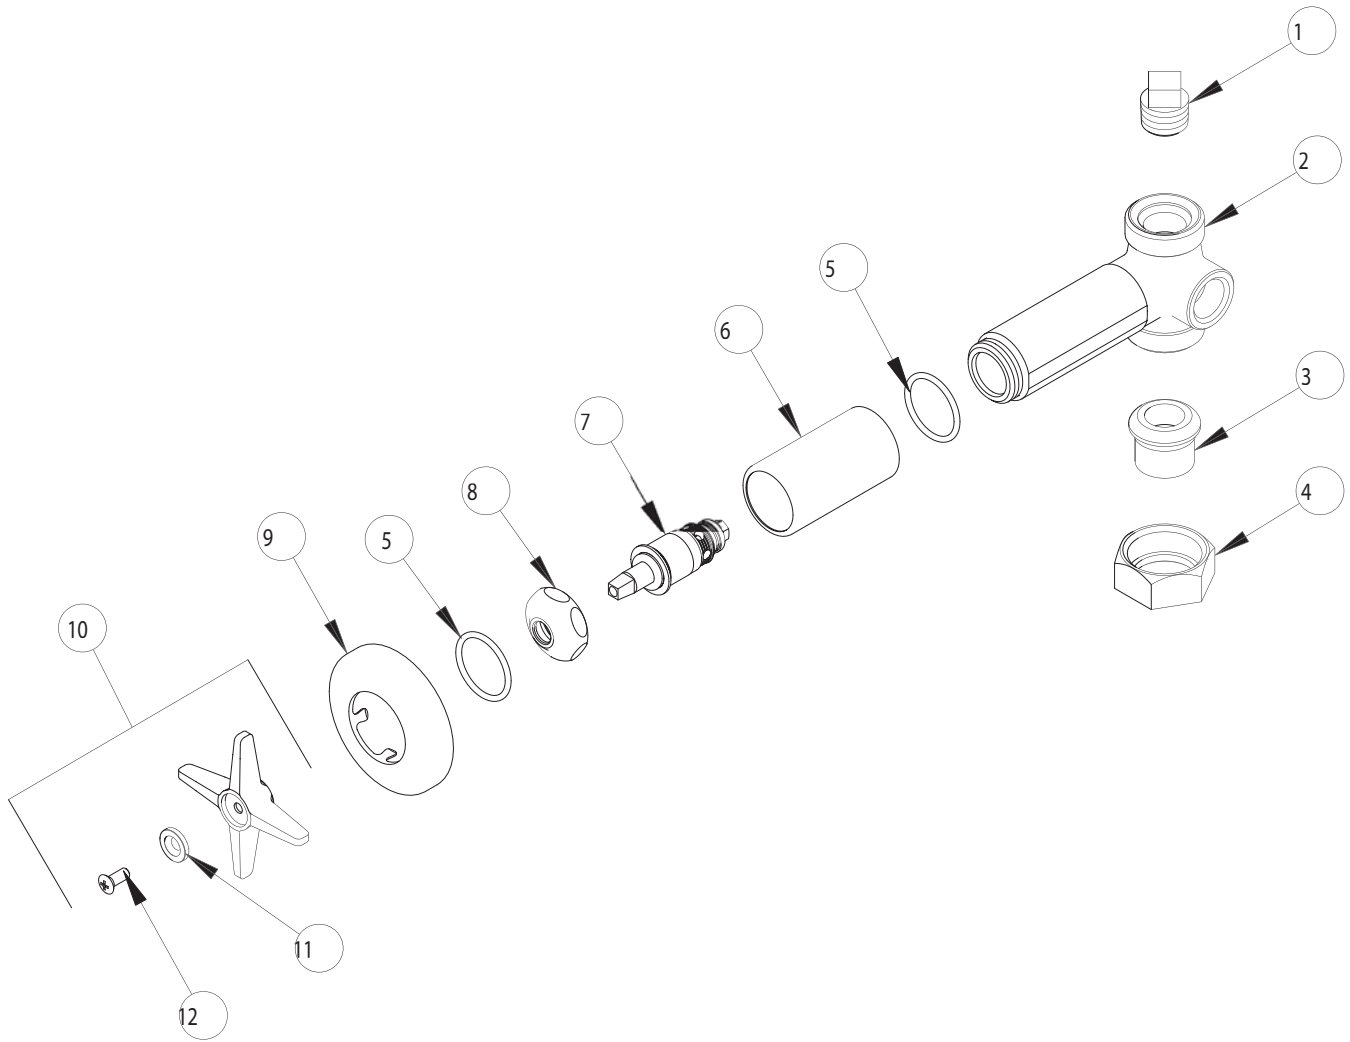

# PARTS LIST

BY: SID  
CHK'D:

FINISH:  
DATE:

AS SPECIFIED  
09-28-01

769-COLD

ITEM NO.	PART NO.	DESCRIPTION	ITEM NO.	PART NO.	DESCRIPTION
1	234-032	1/2 NPT PLUG	7	217XTLH	SLO-COMPRESSION UNIT (LH)
2	-----	VALVE BODY (NOT SOLD SEPARATELY)	8	1-214	CAP
3	177-003	UNION TAILPIECE	9	633-201	WALL FLANGE
4	177-002	UNION NUT	10	633COLD	4-ARM CROSS HANDLE ASSEMBLY
5	5235-107	O-RING	11	633-123	INDEX BUTTON (BLUE)
6	5235-106	SLEEVE	12	420-010	SCREW