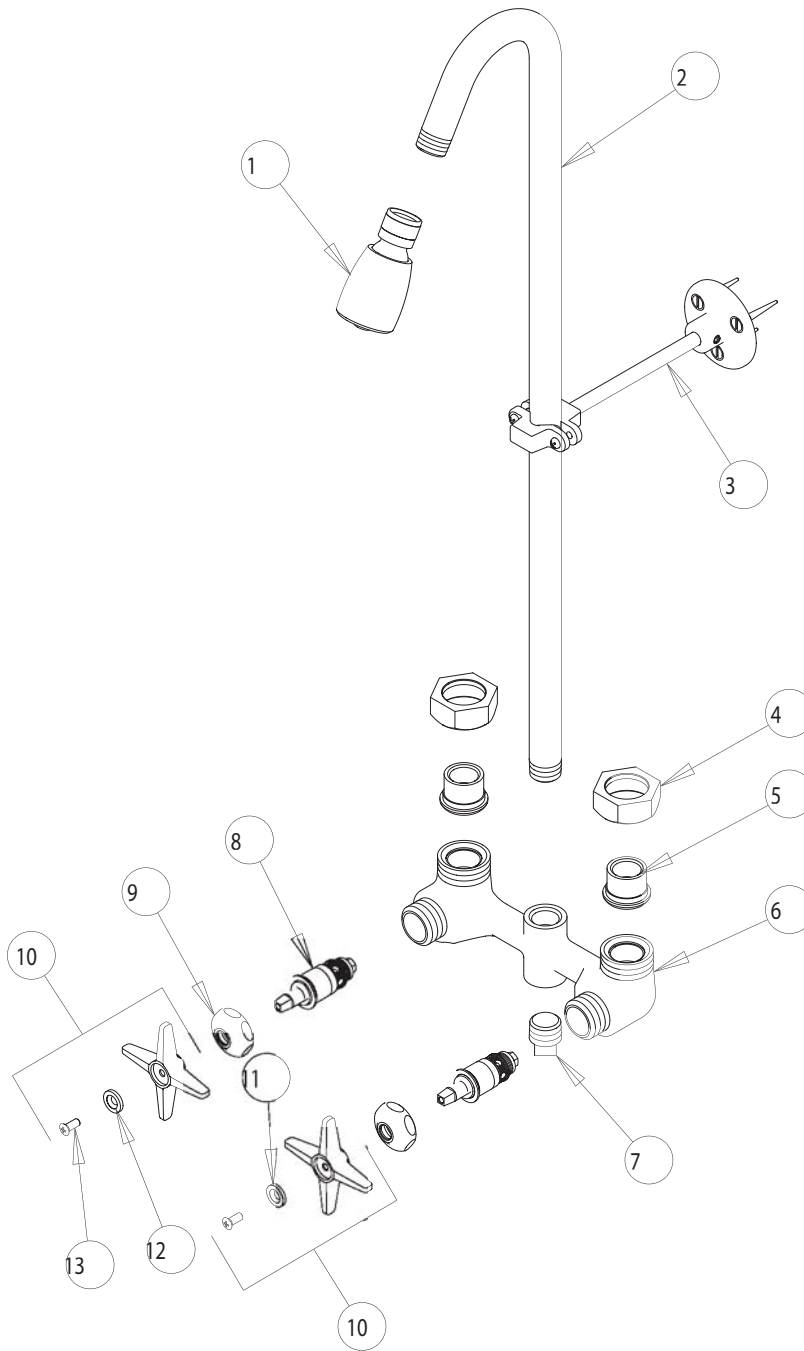

PARTS LIST

BY: SID
CHK'D:

CHICAGO
FAUCETS
a Geberit company

FINISH:
DATE:

AS SPECIFIED
06-24-04

752-CP

752-RCF

ITEM NO.	PART NO.	DESCRIPTION	ITEM NO.	PART NO.	DESCRIPTION
1	620	FOR PARTS SEE 620 SHOWER HEAD	8	217XTLH	SLO-COMPRESSION UNIT (LH)
2	462-122	SPOUT RISER	9	1-214	CAP
3	902-M	PIPE STRAP ASSEMBLY	10	633-PR	4-ARM CROSS HANDLE ASSEMBLY
4	177-002	UNION NUT	11	633-123	INDEX BUTTON (BLUE)
5	177-003	UNION TAILPIECE	12	633-023	INDEX BUTTON (RED)
6	-----	VALVE BODY NOT SOLD SEPARATELY	13	420-010	SCREW
7	234-032	1/2 NPT PLUG			