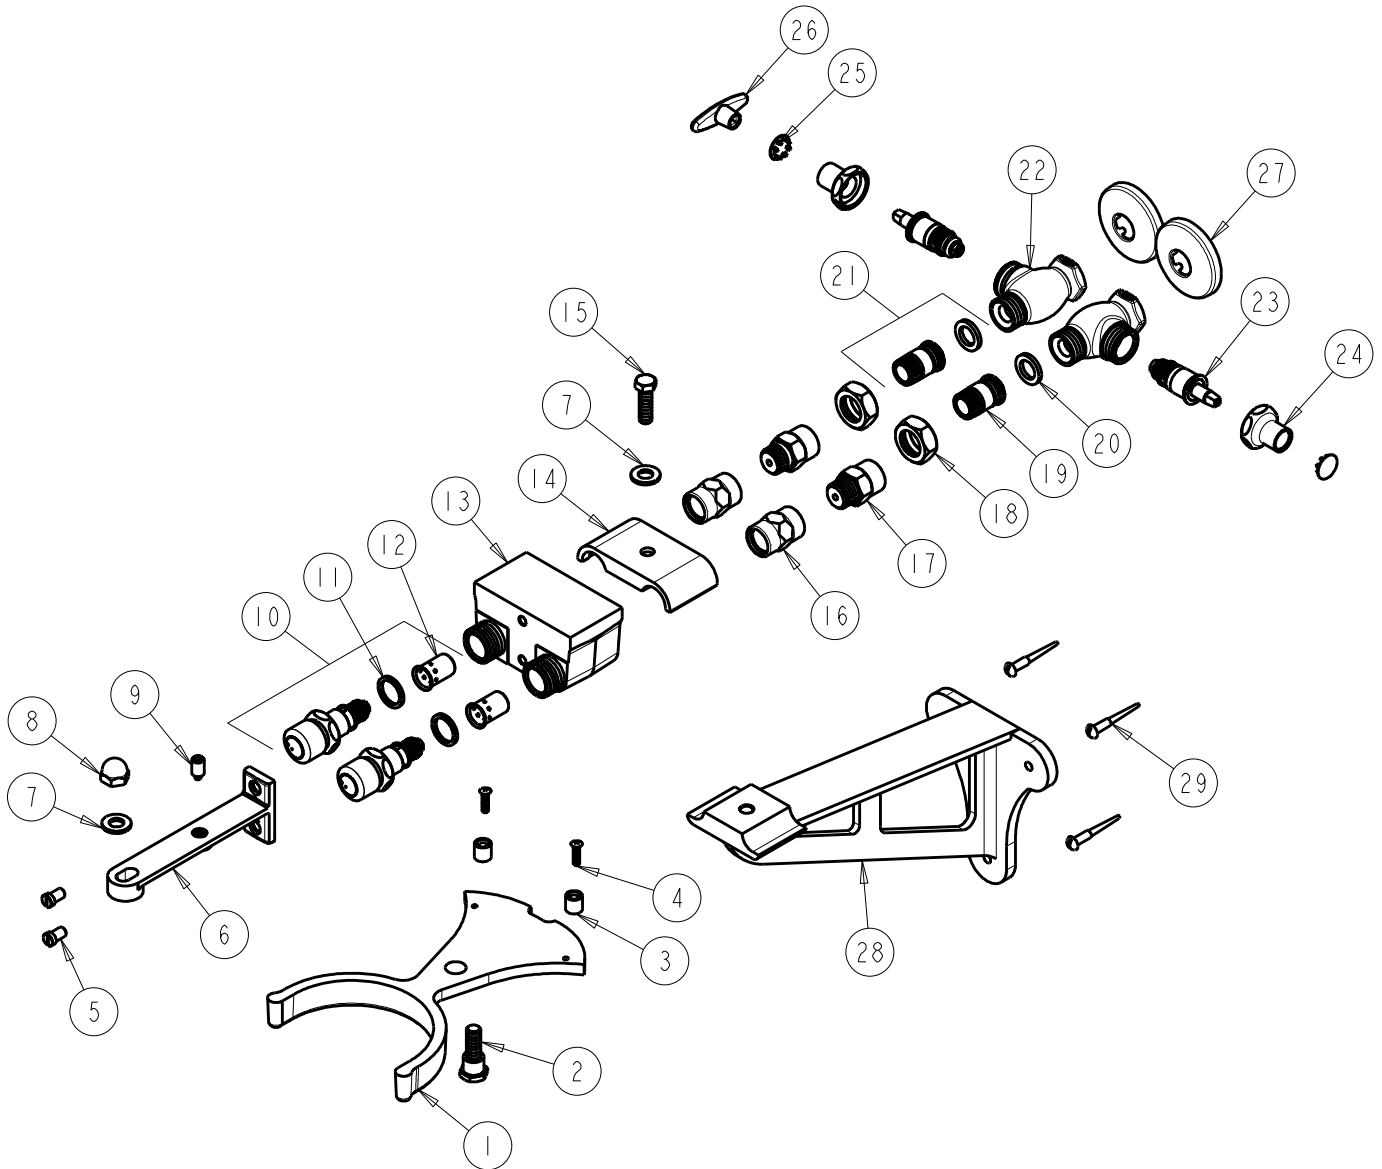

CHICAGO FAUCETS 

a Geberit company

2100 South Clearwater Drive
Des Plaines, IL 60018
Phone: 847-803-5000
Fax: 847-803-5454
www.chicagofaucets.com

REPAIR PARTS

BY: SID DATE: 03-15-02
CHK:  REV: 06-21-11

FITTING NO.

745-VOCP

SUBMITTED MODEL NO.

ITEM NO.

FOR TECHNICAL ASSISTANCE
1-800-TEC-TRUE (1-800-832-8783)

ITEM	PART NO.	DESCRIPTION	ITEM	PART NO.	DESCRIPTION
1	745-023JKCP	LEVER	16	530-012JKCP	ADAPTER
2	745-003JKCP	BOLT	17	1021-RCF	FLOW CONTROL
3	745-024JKNF	NYLON CAM STOPPER	18	625-045JKCP	NUT
4	250-093JKRCF	SCREW	19	625-150JKRCF	TAILPIECE
5	625-006JKNF	SCREW, PAN HEAD 5/16-18 UNC	20	1-011JKNF	WASHER, .97 X .62 X .12
6	745-022JKCP	BRACKET	21	625-150JKRCF	TAILPIECE w/WASHER
7	745-105JKNF	STAINLESS STEEL WASHER	22	---	BODY (NOT SOLD SEPARATELY)
8	745-026JKCP	ACORN NUT	23	217-XTLHJKNF	CARTRIDGE, SLO-COMPRESSION (LH)
9	745-025JKNF	SCREW	24	1-246JKCP	NUT, CAP LOOSE KEY 1-1/8-18 UNEF
10	745-XJKNF	FOR PARTS SEE 745-XJKNF	25	1-144JKCP	BUTTON
11	1-043JKNF	GASKET, CAP 1 X .80 X .09	26	293-006JKRCF	TEE HANDLE (INCLUDES SCREW)
12	333-073JKNF	DASHPOT	27	749-016JKCP	FLANGE
13	---	VALVE BODY NOT SOLD SEPARATELY	28	649-003JKNF	BRACKET (WALL)
14	649-005JKNF	BRACKET (CLAMP)	29	649-004JKNF	SCREW
15	649-006JKNF	SCREW			