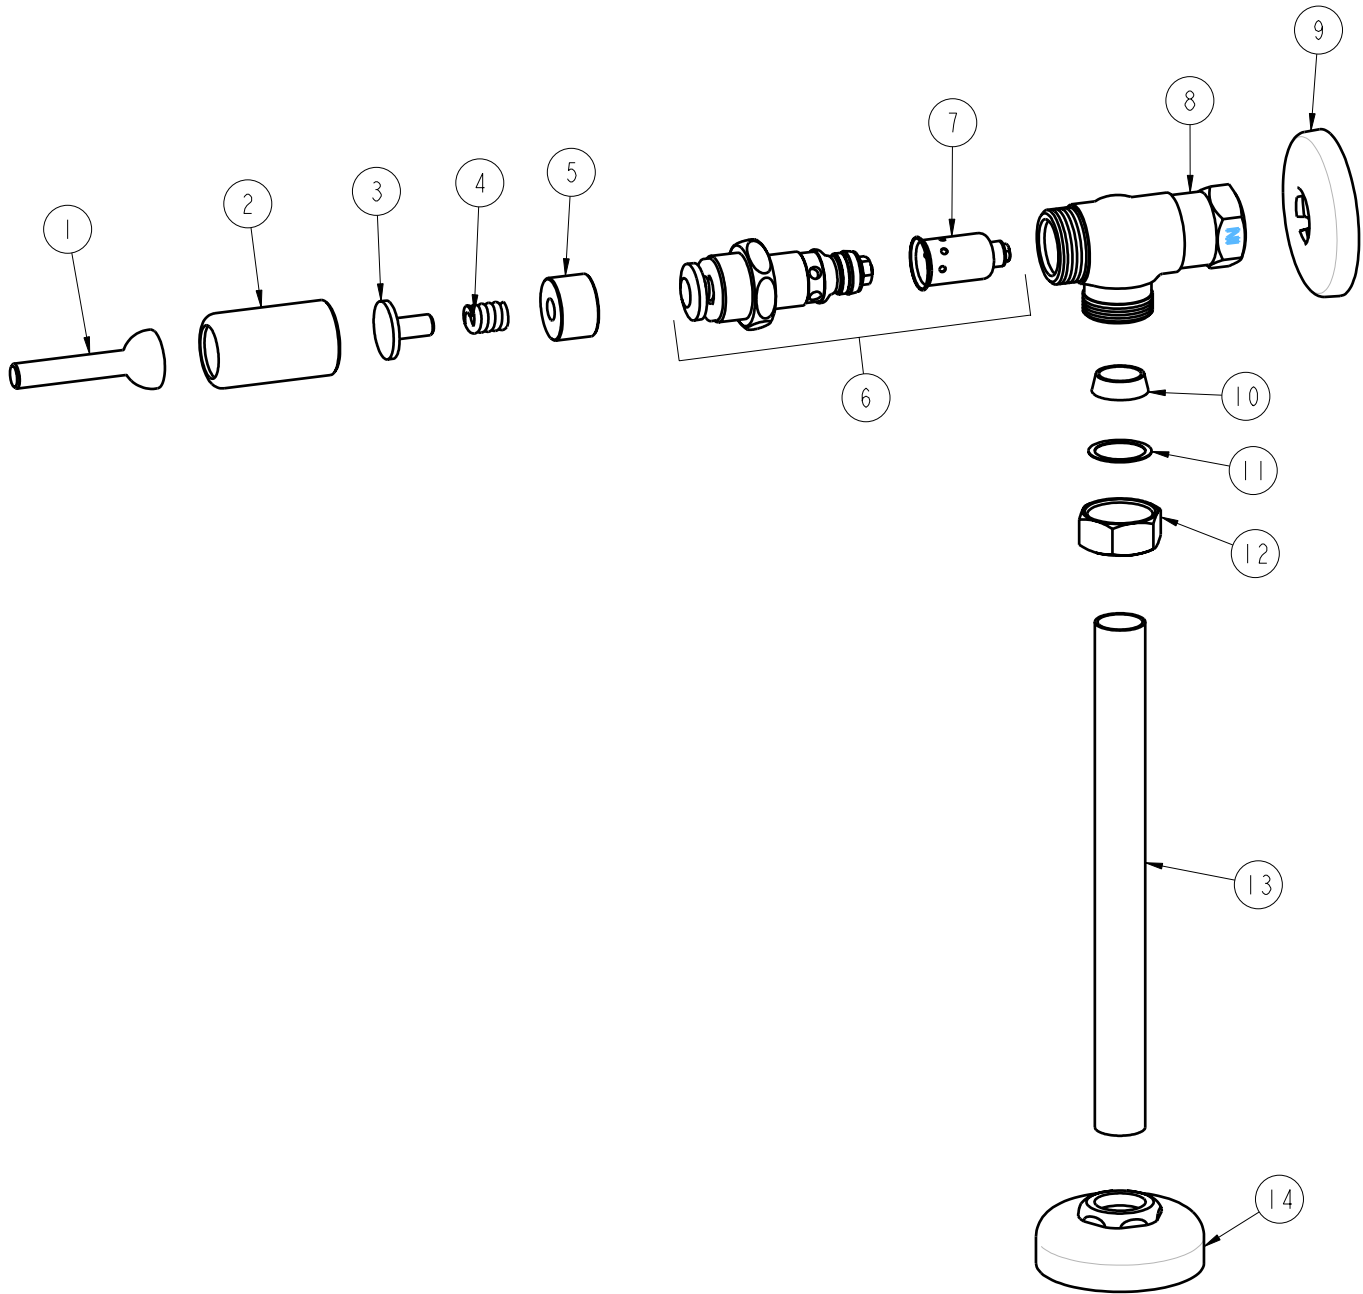

PARTS LIST

BY: JAR
CHK'D:

FINISH: AS SPECIFIED
DATE: 09-18-01
REV: 7-26-06

732-OH

ITEM NO.	PART NO.	DESCRIPTION	ITEM NO.	PART NO.	DESCRIPTION
1	386-009	HANDLE	8	-----	VALVE BODY (NOT SOLD SEPARATELY)
2	386-010	BONNET	9	749-016	WALL FLANGE
3	386-011	PLUNGER	10	93-033	RUBBER WASHER
4	386-013	SPRING	11	702-012	WASHER
5	386-014	SLEEVE	12	702-002	NUT
6	386-XSLO	OSCILLATING HANDLE UNIT	13	732-001	TUBE
7	333-073K	SLOW DASHPOT ASSEMBLY	14	142-PP	FLANGE ASSEMBLY PRE-PACK