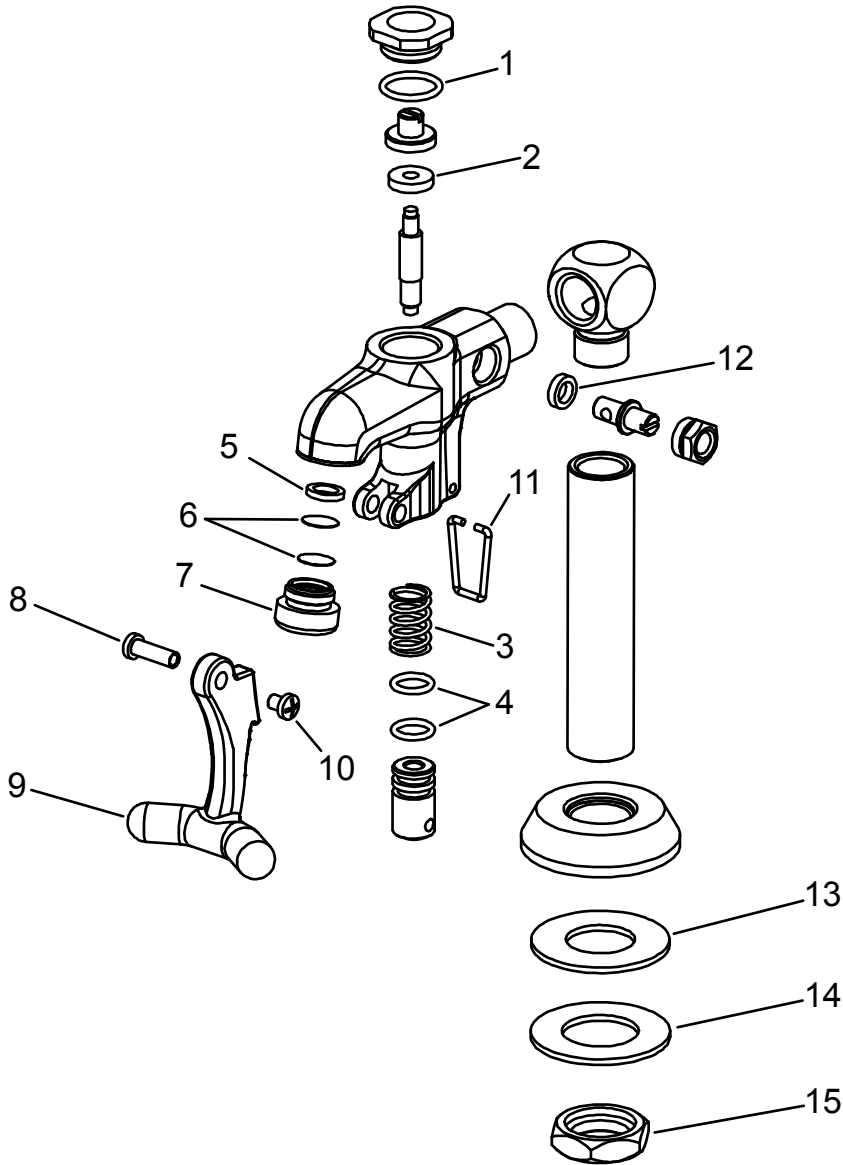

**REPAIR  
PARTS**

BY: PDC    DATE: 09-12-22

CHK:    REV:

FITTING NO.

**714-ABCP**

SUBMITTED MODEL NO.

ITEM NO.

ITEM	PART NO.	DESCRIPTION
1,2,3,4	712-003KJKABNF	ACTUATOR REPAIR KIT
5,6,7	712-001KJKABCP	OUTLET ASSEMBLY
8,9,10,11	712-002KJKNF	LEVER ASSEMBLY
12	712-004JKABNF	FLOW CONTROL GASKET
13,14,15	712-005KJKNF	DECK MOUNTING HARDWARE KIT