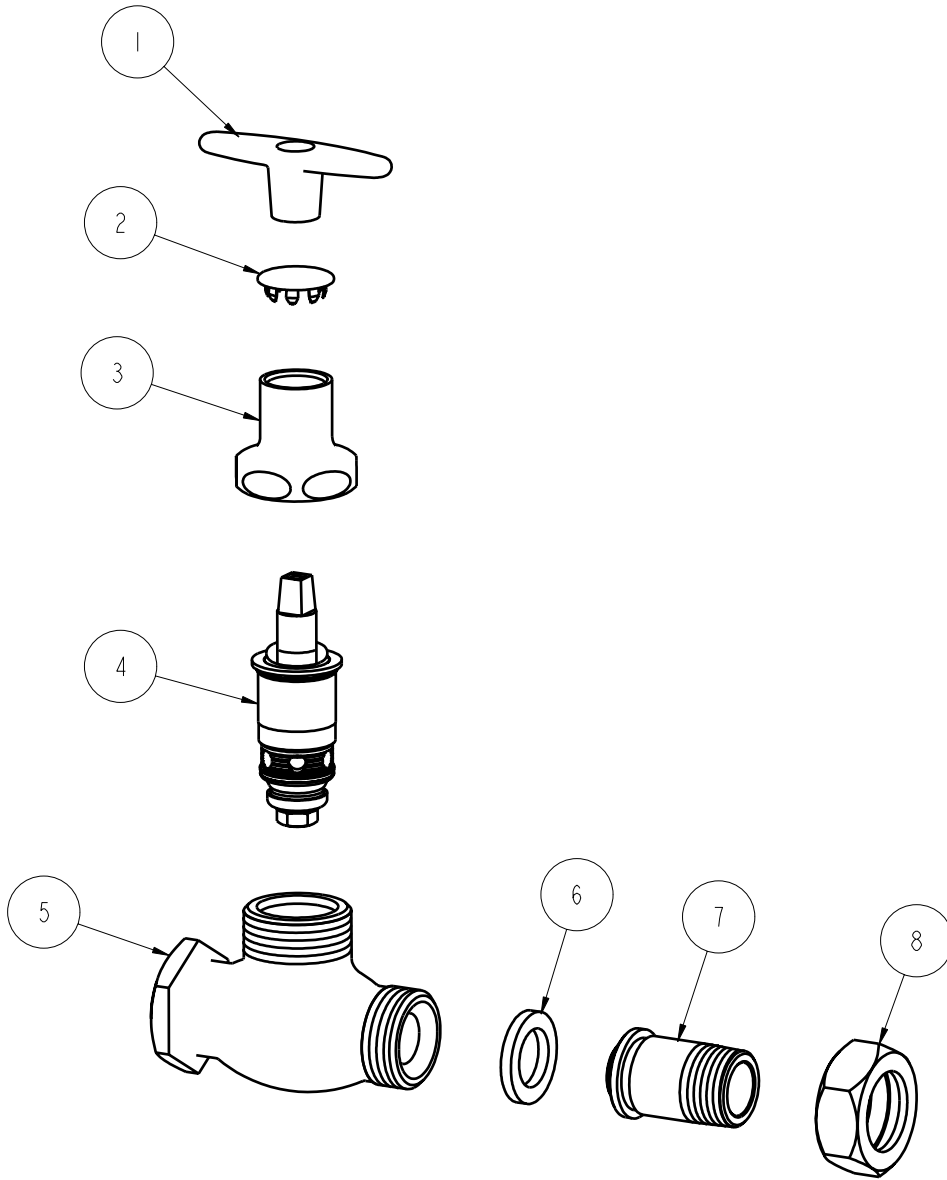

PARTS LIST

BY: SID
CHK'D:

FINISH: AS SPECIFIED
DATE: 07-22-98
REV: 09-26-06

699

ITEM NO.	PART NO.	DESCRIPTION
1	293-006	TEE HANDLE
2	1-144	BUTTON
3	1-246	LOOSE KEY CAP
4	217-XTLH	SLO-COMPRESSION UNIT (LH)
5	-----	BODY (NOT SOLD SEPARATELY)
6	1-011	WASHER
7	625-150	TAILPIECE
8	625-045	NUT