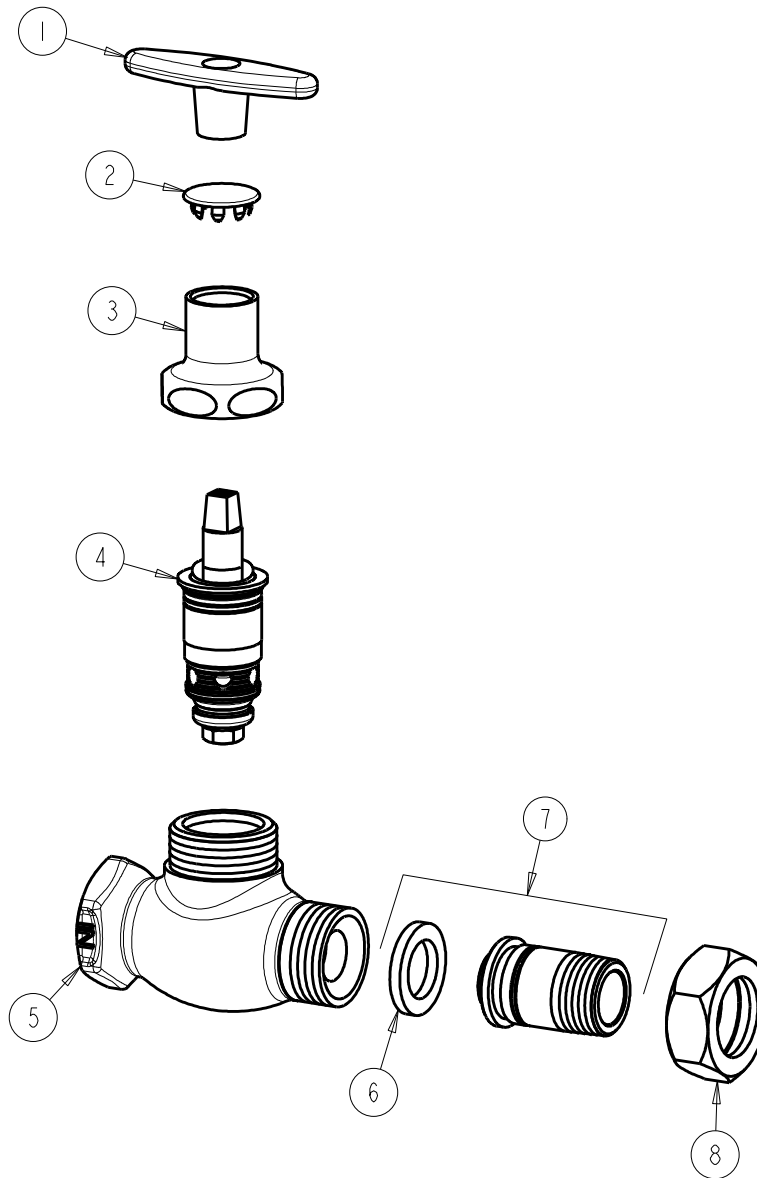

REPAIR PARTS

BY: JAR DATE: 10-25-11
CHK:  REV:

FITTING NO.

699-ABCP

SUBMITTED MODEL NO.

ITEM NO.

ITEM	PART NO.	DESCRIPTION
1	293-006JKRCF	TEE HANDLE (INCLUDES SCREW)
2	1-144JKCP	BUTTON
3	1-246JKCP	NUT, CAP LOOSE KEY 1-1/8-18 UNEF
4	217-XTLHJKABNF	CARTRIDGE, SLO-COMPRESSION
5	—	BODY (NOT SOLD SEPARATELY)
6	1-011JKNF	WASHER, .97 X .62 X .12
7	625-150KJKABRCF	TAILPIECE w/WASHER
8	625-045JKCP	NUT