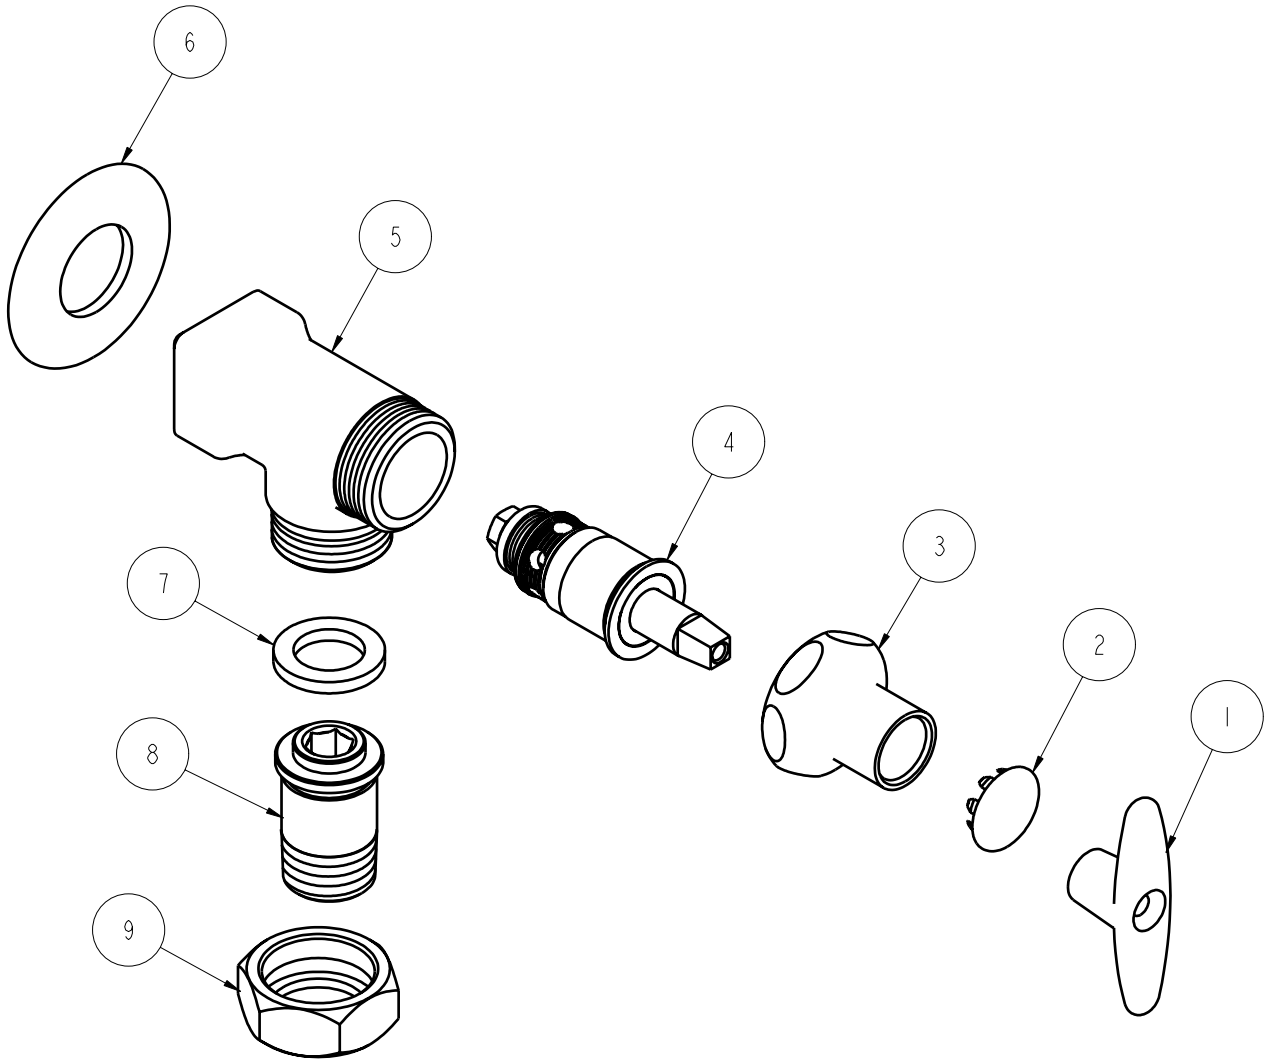

PARTS LIST

BY: SID
CHK'D:

FINISH: AS SPECIFIED
DATE: 07-22-98
REV: 09-26-06

698

ITEM NO.	PART NO.	DESCRIPTION
1	293-006	TEE HANDLE
2	1-144	BUTTON
3	1-246	LOOSE KEY CAP
4	217-XTLH	SLO-COMPRESSION UNIT (LH)
5	-----	VALVE BODY (NOT SOLD SEPARATELY)
6	417-019	FLANGE
7	1-011	WASHER
8	625-150	TAILPIECE
9	625-045	NUT