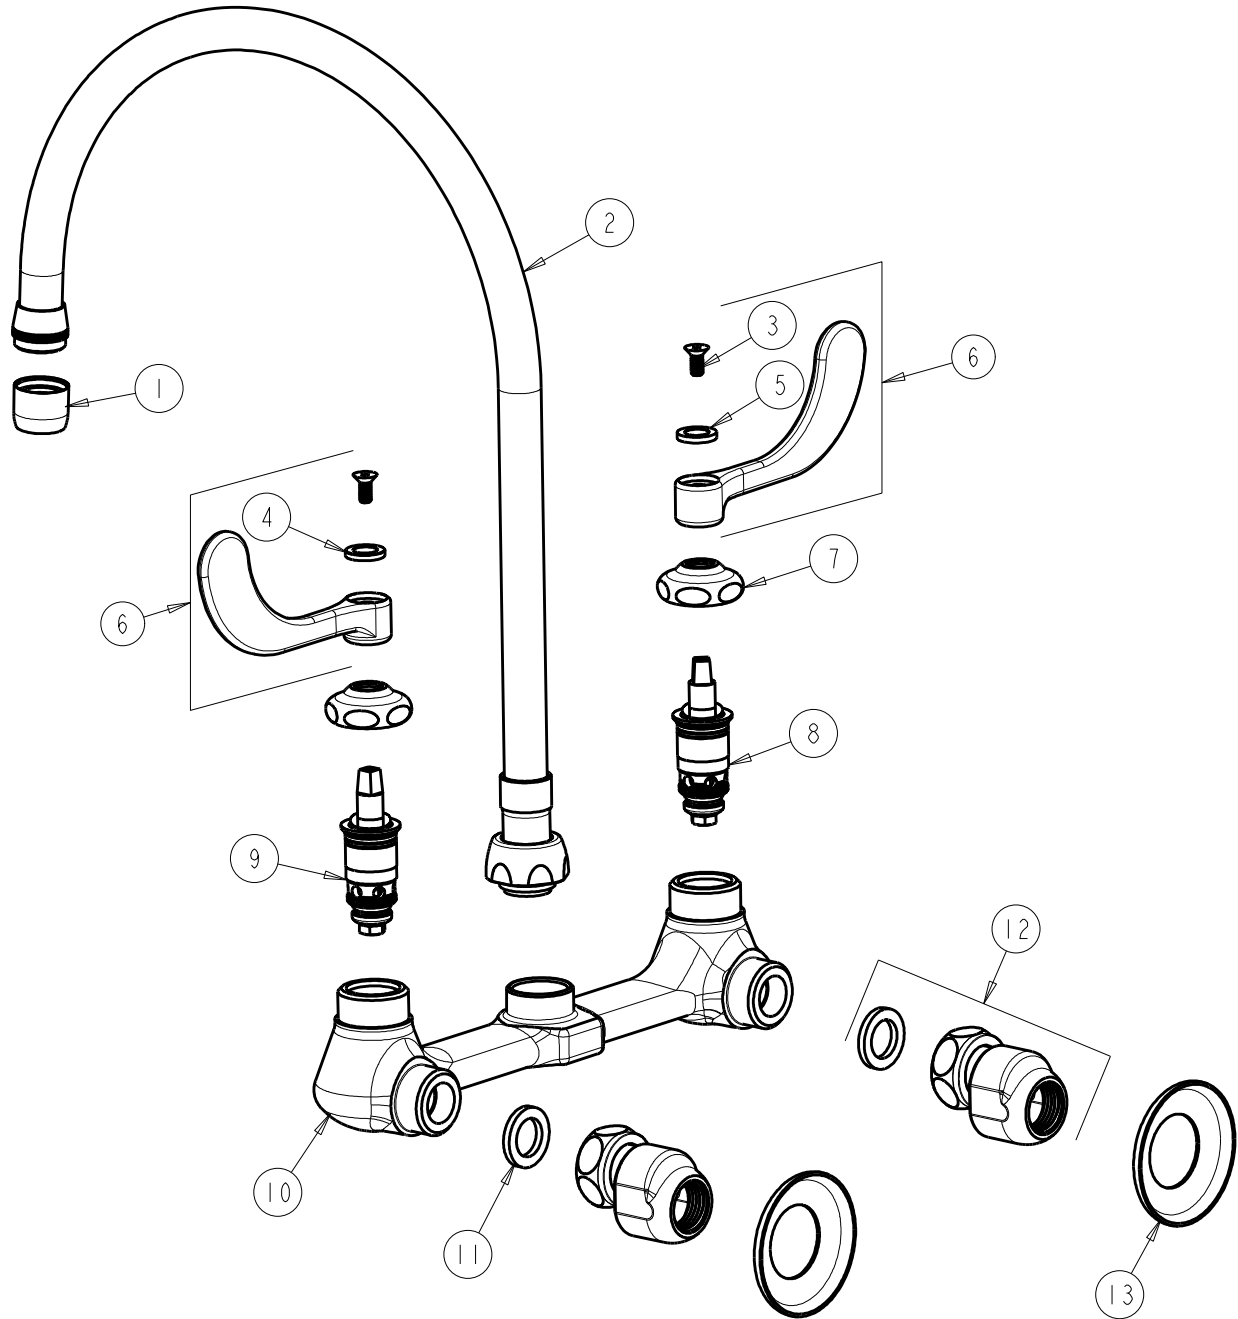

CHICAGO FAUCETS
a Geberit company

2100 South Clearwater Drive
Des Plaines, IL 60018
Phone: 847-803-5000
Fax: 847-803-5454
www.chicagofaucets.com

REPAIR PARTS

BY: SID DATE: 10-15-15
CHK: *SR* REV:

FITTING NO.
631-GN10AE3SWGABCP

SUBMITTED MODEL NO.

ITEM NO.

FOR TECHNICAL ASSISTANCE
1-800-TEC-TRUE (1-800-832-8783)

ITEM	PART NO.	DESCRIPTION	ITEM	PART NO.	DESCRIPTION
1	E3JKABCP	SOFTFLO AERATOR 2.2 GPM	8	1-100XTJKABNF	QUATURN CARTRIDGE (LH)
2	GN10ASWGJKABCP	SPOUT	9	1-099XTJKABNF	QUATURN CARTRIDGE (RH)
3	420-020JKNF	SCREW, 1/8 FLAT HEX HEAD X 1/2	10	-----	VALVE BODY (NOT SOLD SEPARATELY)
4	633-123JKNF	INDEX BUTTON (BLUE)	11	1-011JKABNF	WASHER, .97 X .62 X .12
5	633-023JKNF	INDEX BUTTON (RED)	12	GJKABCP	ARM ASSEMBLY w/WASHER
6	317-PRJKCP	HANDLE, 4" WRISTBLADE (PAIR)	13	1-055JKCP	FLANGE
7	1-214JKCP	CAP			