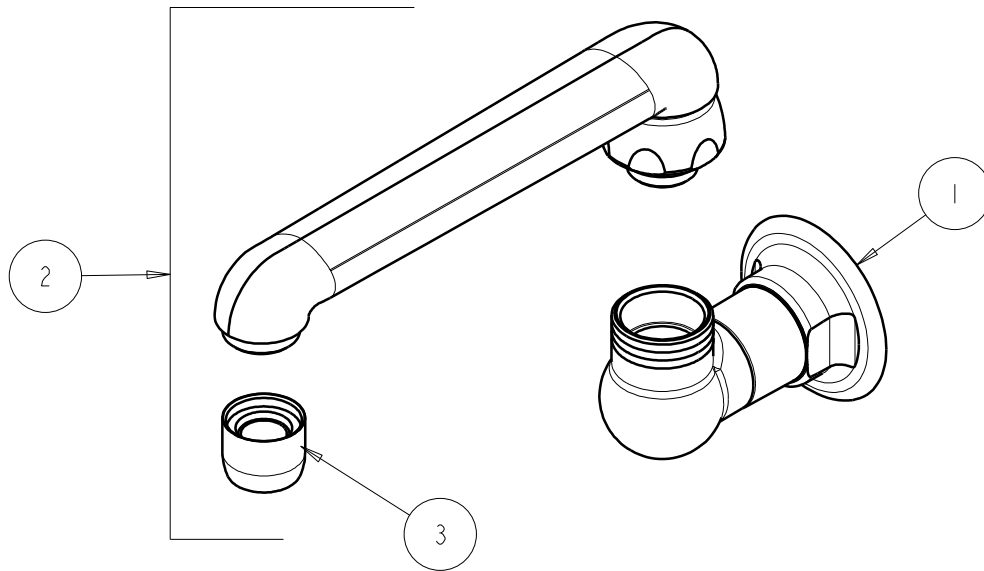

# REPAIR PARTS

BY: SID DATE: 04-27-09

CHK: *[Signature]* REV:

FITTING NO.

**629-S6CP**

SUBMITTED MODEL NO.

ITEM NO.

ITEM	PART NO.	DESCRIPTION
1	629-LESSSPTCP	SINGLE WATER INLET FITTING
2	S6JKCP	FOR PARTS SEE S6JKCP
3	E3JKCP	SOFTFLO AERATOR OUTLET