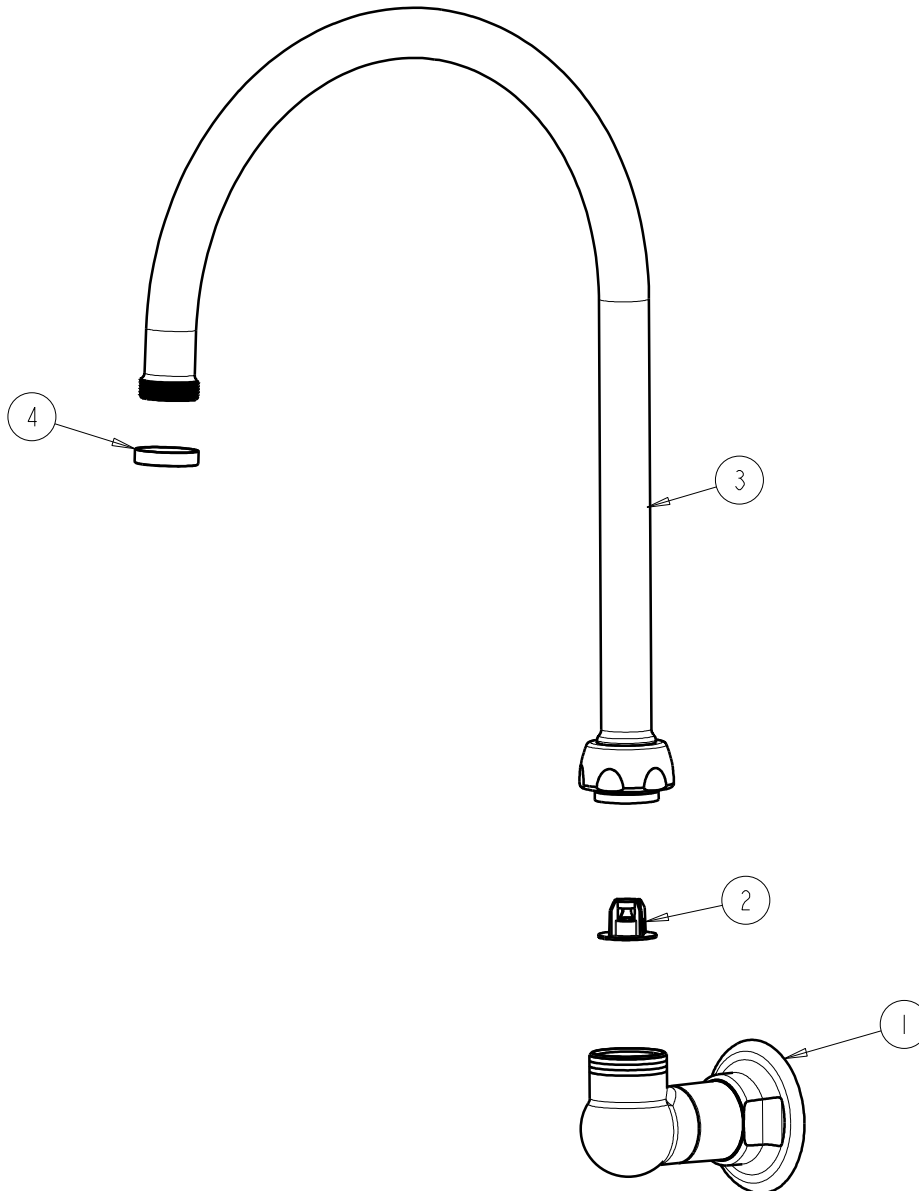

CHICAGO FAUCETS
 a Geberit company

2100 South Clearwater Drive
 Des Plaines, IL 60018
 Phone: 847-803-5000
 Fax: 847-803-5454
 www.chicagofaucets.com

REPAIR PARTS

BY: SID DATE: 04-27-09
 CHK: *[Signature]* REV: 02-16-10

FITTING NO.

629-GN8FCCP

SUBMITTED MODEL NO.

ITEM NO.

FOR TECHNICAL ASSISTANCE
 1-800-TEC-TRUE (1-800-832-8783)

ITEM	PART NO.	DESCRIPTION
1	629-LESSSPTCP	SINGLE WATER INLET FITTING
2	50-043KJKNF	FLOW CONTROL 1.5 GPM
3	GN8AJKCP	GN SPOUT-A TYPE END
4	1-159JKCP	SPOUT END RING