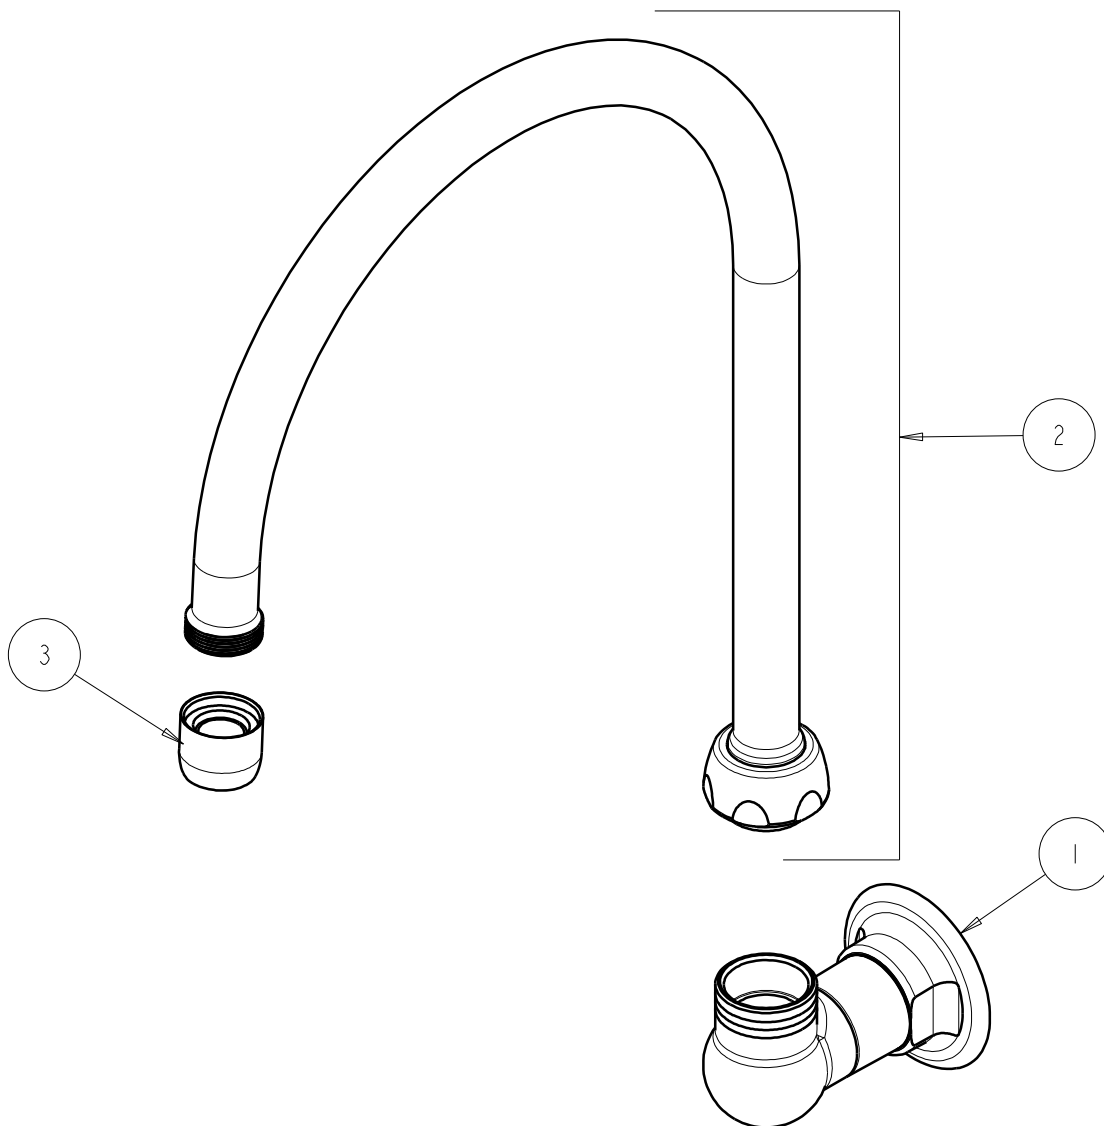

BY: SID DATE: 04-27-09

CHK: *[Signature]* REV:

FITTING NO.

629-GN8AE3CP

SUBMITTED MODEL NO.

ITEM NO.

ITEM	PART NO.	DESCRIPTION
1	629-LESSSPTCP	SINGLE WATER INLET FITTING
2	GN8AE3JKCP	FOR PARTS SEE GN8AE3JKCP
3	E3JKCP	SOFTFLO AERATOR OUTLET