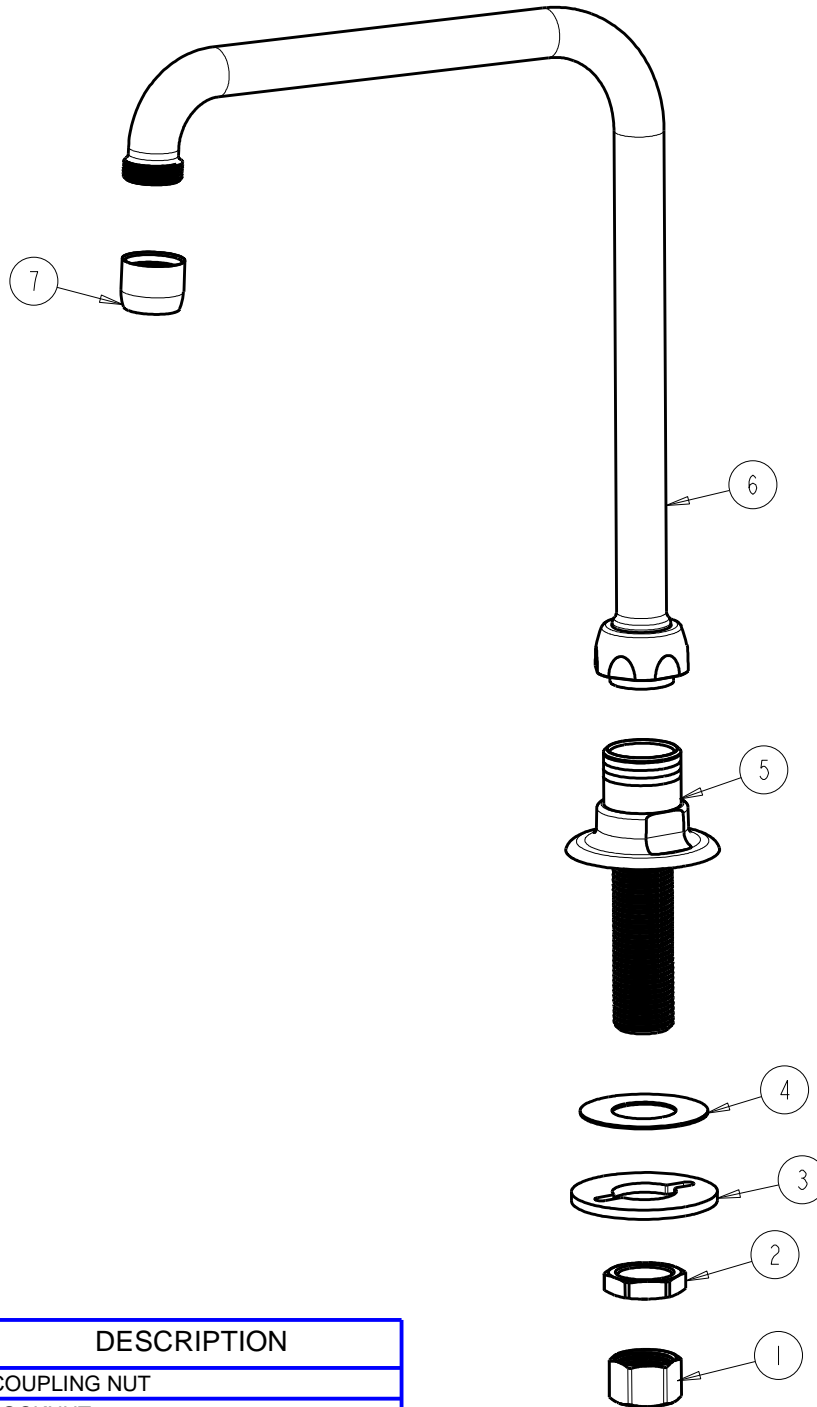

a Geberit company

2100 South Clearwater Drive
Des Plaines, IL 60018
Phone: 847-803-5000
Fax: 847-803-5454
www.chicagofaucets.com

REPAIR PARTS

BY: SID DATE: 10-08-14

CHK: *[Signature]* REV:

FITTING NO.

626-HA8ABCP

SUBMITTED MODEL NO.

ITEM NO.

FOR TECHNICAL ASSISTANCE
1-800-TEC-TRUE (1-800-832-8783)

ITEM	PART NO.	DESCRIPTION
1	49-005JKRBF	COUPLING NUT
2	49-004JKRBF	LOCKNUT
3	807-112JKNF	WASHER
4	333-103JKNF	RUBBER WASHER
5	-----	SHANK AND FLANGE ASSEMBLY
6	HA8AJKABCP	SPOUT, HIGH ARCH SWING 8" C-C
7	E3JKABCP	OUTLET, AERATOR 2.2 GPM