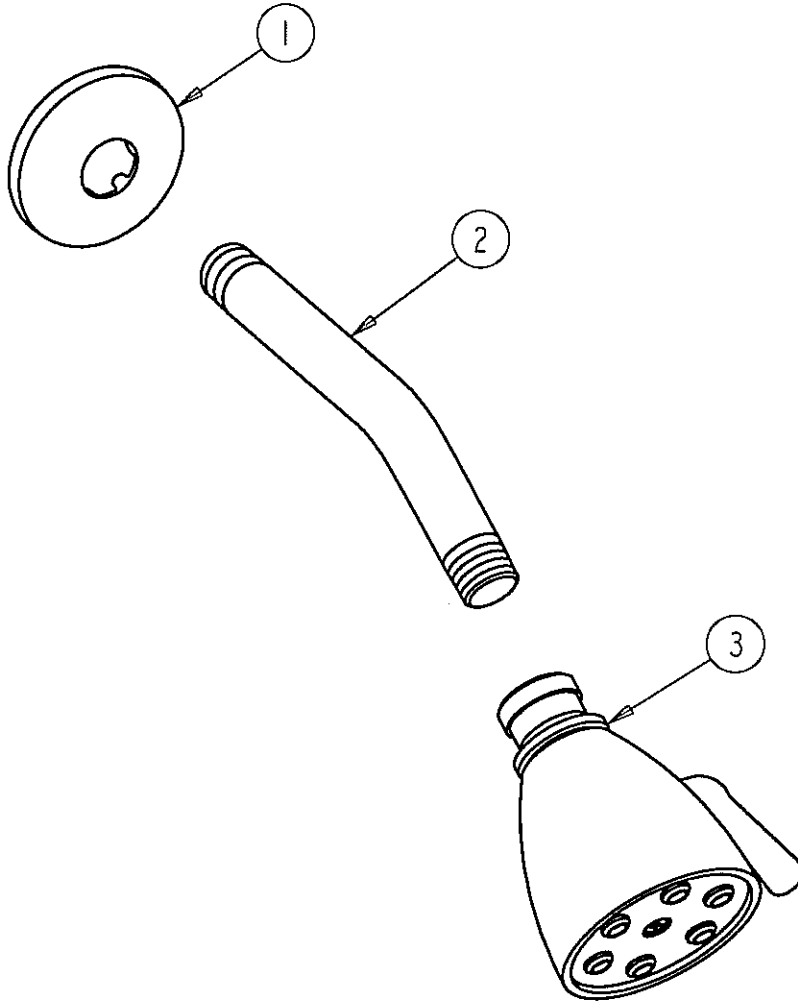

PARTS LIST

BY: SID
CHK'D: SID

CHICAGO FAUCETS
Last As Long As The Building

FINISH: AS SPECIFIED
DATE: 10-03-02

600-A

ITEM NO.	PART NO.	DESCRIPTION
1	749-016	WALL FLANGE
2	415-021	SHOWER ARM
3	600	FOR PARTS SEE 600