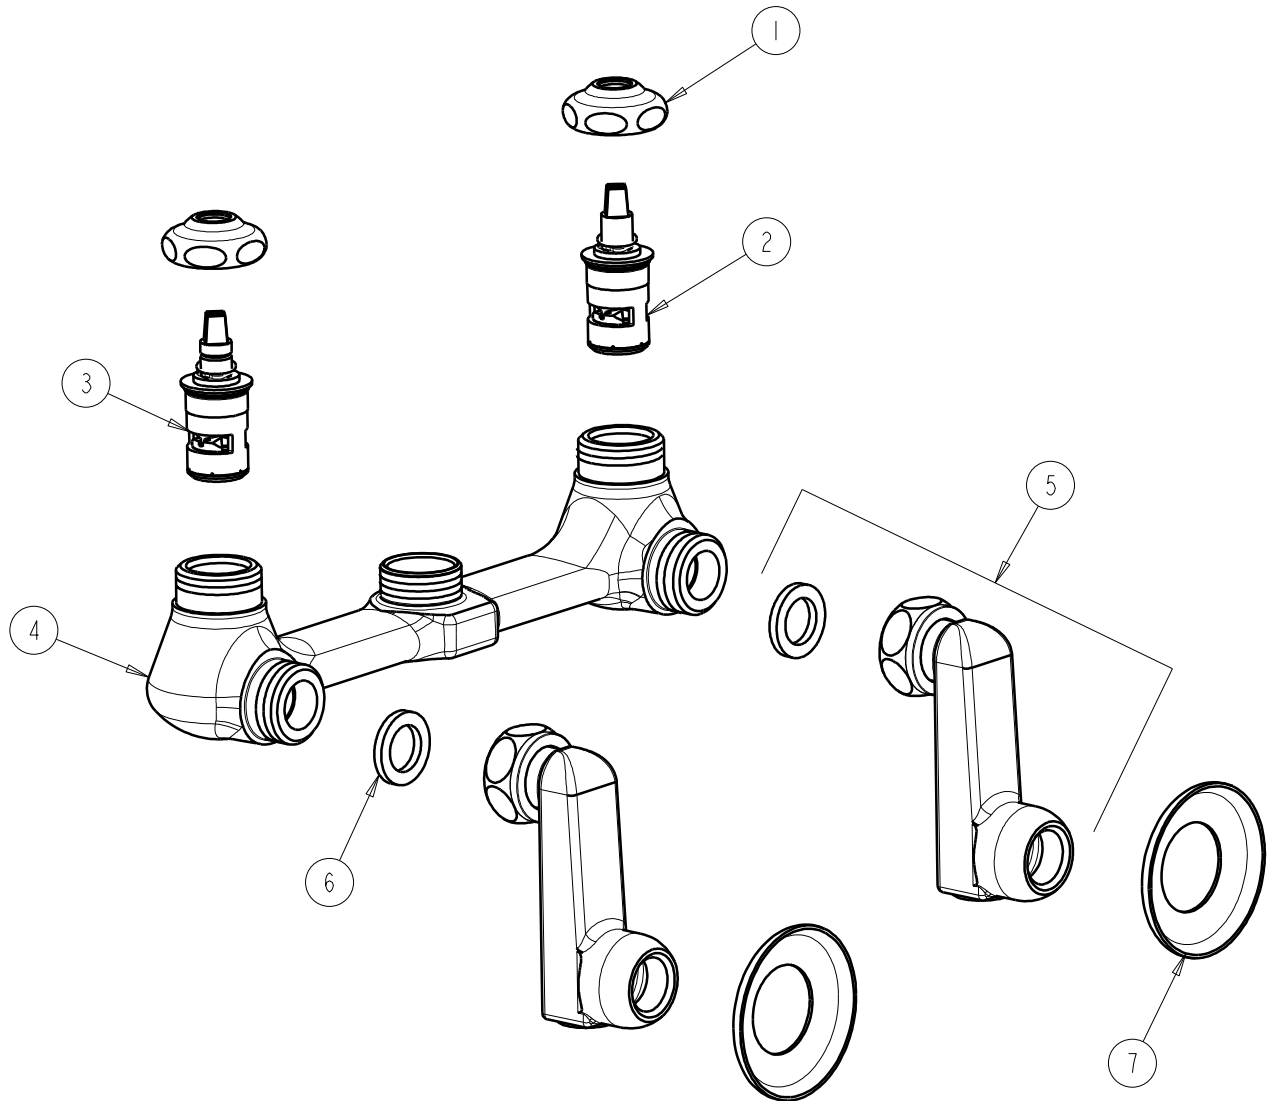

CHICAGO FAUCETS
a Geberit company

2100 South Clearwater Drive
Des Plaines, IL 60018
Phone: 847-803-5000
Fax: 847-803-5454
www.chicagofaucets.com

REPAIR PARTS

FITTING NO.

540-LDRLESSSPTXKCP

SUBMITTED MODEL NO.

ITEM NO.

BY: SID DATE: 02-25-09

CHK: *[Signature]* REV:

FOR TECHNICAL ASSISTANCE
1-800-TEC-TRUE (1-800-832-8783)

ITEM	PART NO.	DESCRIPTION	ITEM	PART NO.	DESCRIPTION
1	1-214JKCP	CAP	5	RJKCP	SUPPLY ARM ASSEMBLY
2	1-100XKJKNF	LH CERAMIC QUATURN UNIT	6	1-011JKNF	WASHER, .97 X .62 X .12
3	1-099XKJKNF	RH CERAMIC QUATURN UNIT	7	1-055JKCP	FLANGE
4	-----	VALVE BODY (NOT SOLD SEPARATELY)			