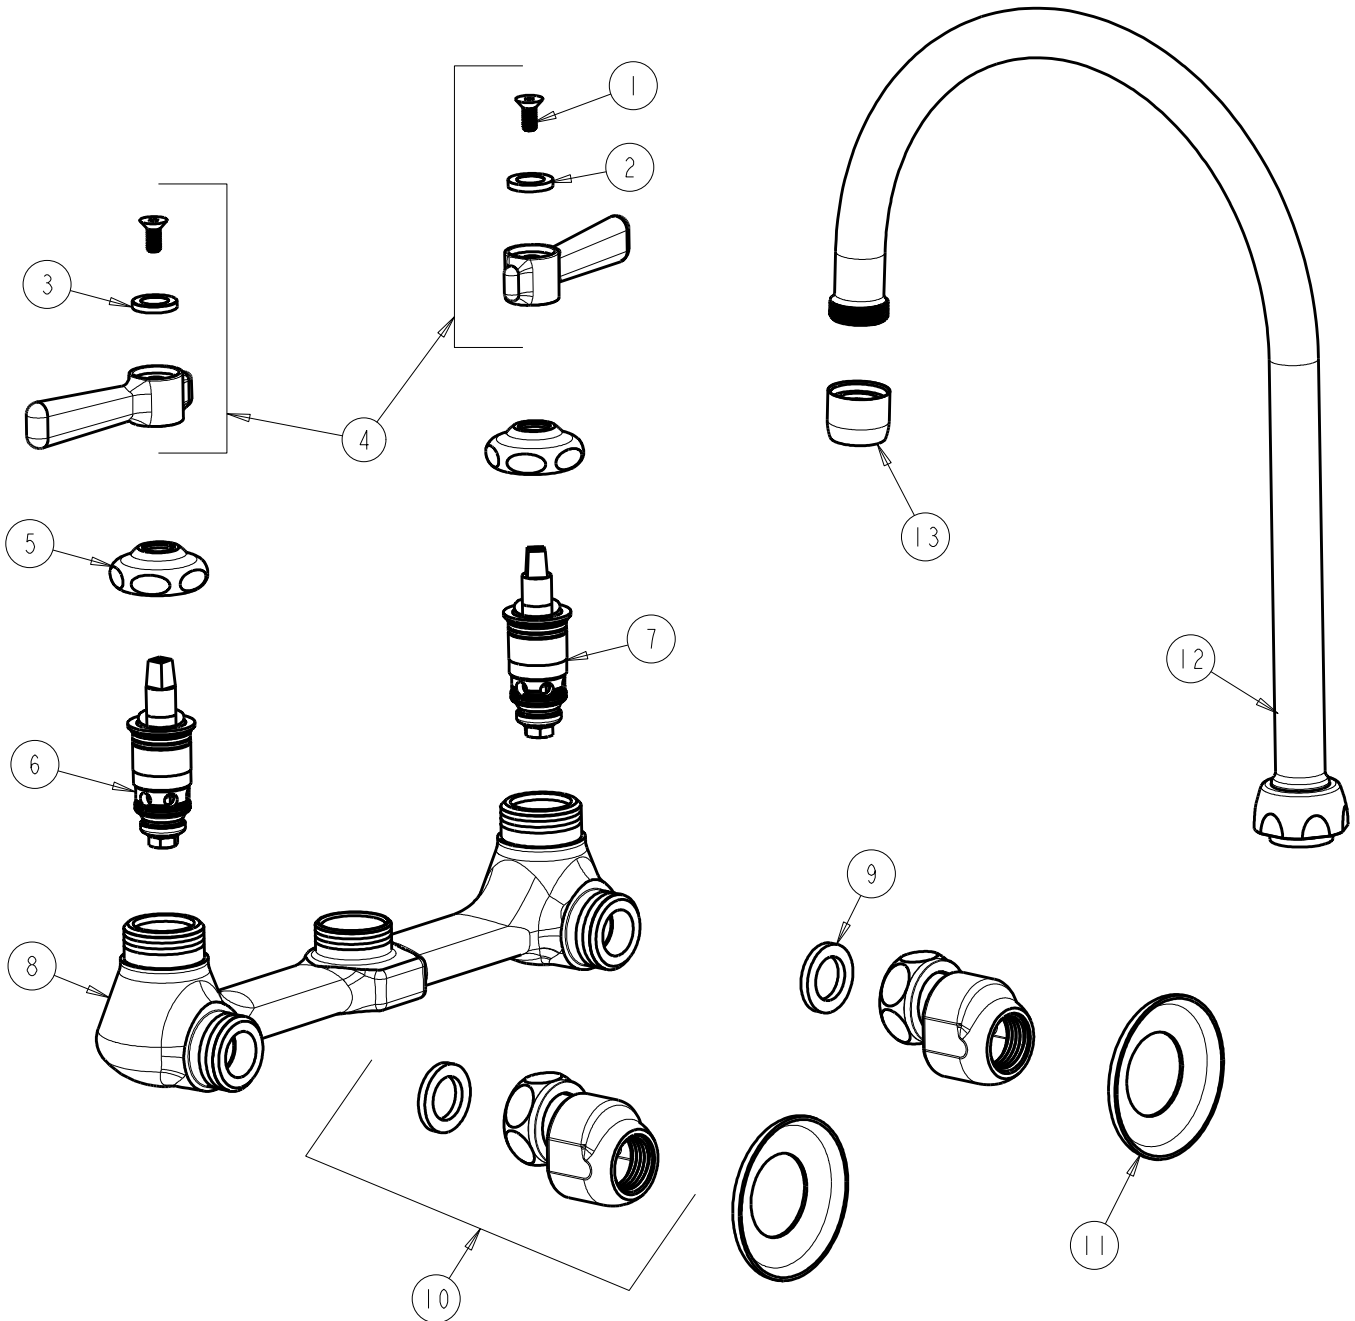

CHICAGO FAUCETS
a Geberit company

2100 South Clearwater Drive
Des Plaines, IL 60018
Phone: 847-803-5000
Fax: 847-803-5454
www.chicagofaucets.com

REPAIR PARTS

FITTING NO.

540-LDGN8AE3ABCP

SUBMITTED MODEL NO.

ITEM NO.

BY: SID DATE: 02-29-16

CHK: S/D REV:

FOR TECHNICAL ASSISTANCE
1-800-TEC-TRUE (1-800-832-8783)

ITEM	PART NO.	DESCRIPTION	ITEM	PART NO.	DESCRIPTION
1	420-020JKNF	SCREW, 1/8 FLAT HEX HEAD X 1/2	8	-----	VALVE BODY (NOT SOLD SEPARATELY)
2	633-023JKNF	INDEX BUTTON (RED)	9	1-011JKABNF	WASHER, .97 X .62 X .12
3	633-123JKNF	INDEX BUTTON (BLUE)	10	GJKABCP	ARM ASSEMBLY w/WASHER
4	369-PRJKCP	HANDLE, 2-3/8" LEVER (PAIR)	11	1-055JKCP	FLANGE
5	1-214JKCP	CAP	12	GN8AJKABCP	SPOUT, GN 8" C-C
6	1-099XTJKABNF	QUATURN CARTRIDGE (RH)	13	E3JKABCP	SOFTFLO AERATOR 2.2 GPM
7	1-100XTJKABNF	QUATURN CARTRIDGE (LH)			