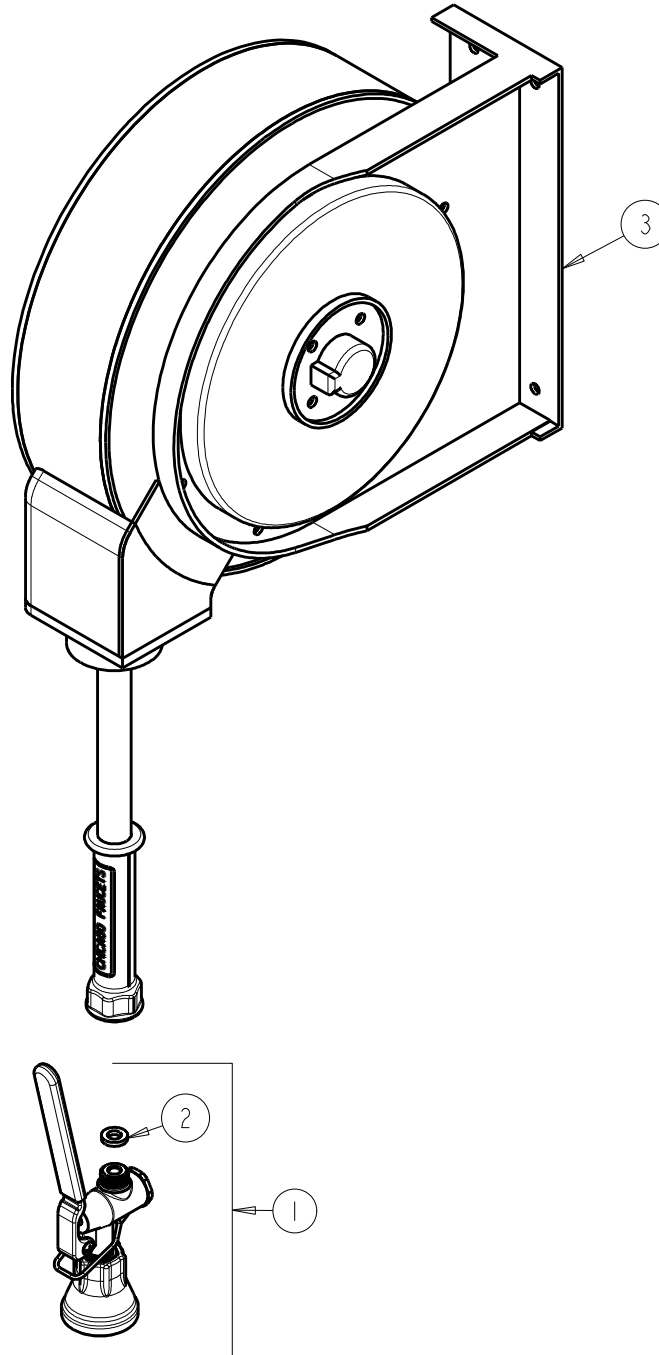

FITTING NO.

537-WCNF

SUBMITTED MODEL NO.

ITEM NO.

FOR TECHNICAL ASSISTANCE
 1-800-TEC-TRUE (1-800-832-8783)

ITEM	PART NO.	DESCRIPTION
1	90-HABCP	SPRAY, FOR PARTS SEE 90-HABCP
2	919-243JKNF	GASKET, .685 X .375 X .125
3	-----	HOSE REEL, RETRACT