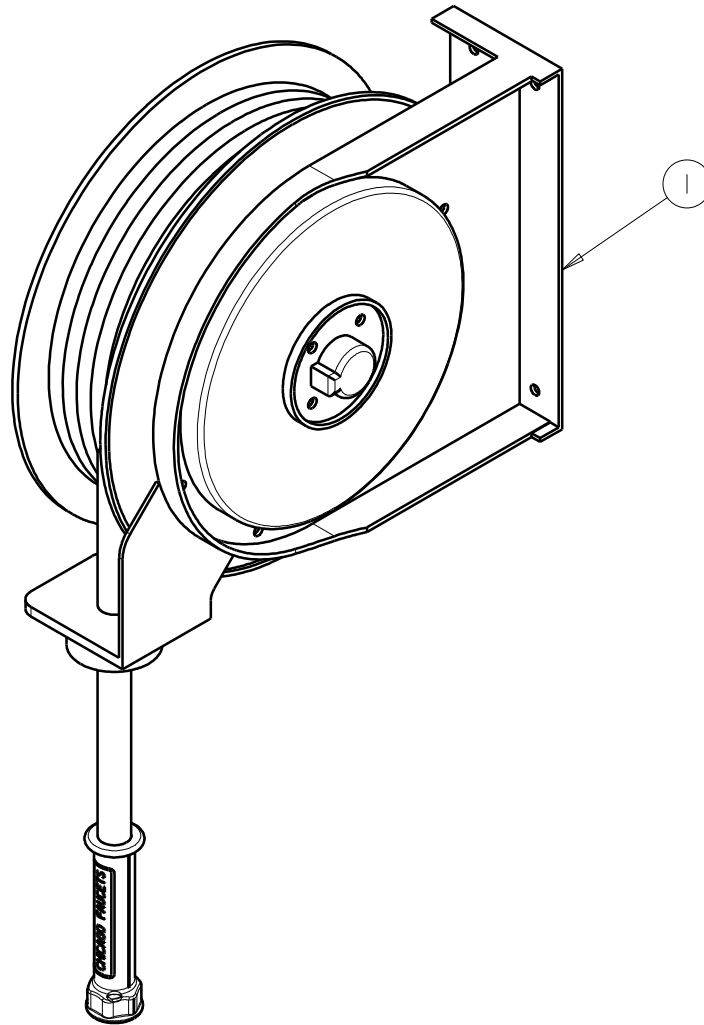

# REPAIR PARTS

BY: SID    DATE: 12-23-09

CHK: *[Signature]*    REV:

FITTING NO.

**537-LESS80NF**

SUBMITTED MODEL NO.

ITEM NO.

**FOR TECHNICAL ASSISTANCE**  
**1-800-TEC-TRUE (1-800-832-8783)**

ITEM	PART NO.	DESCRIPTION
1	537-LESS80NF	HOSE REEL, RETRACT